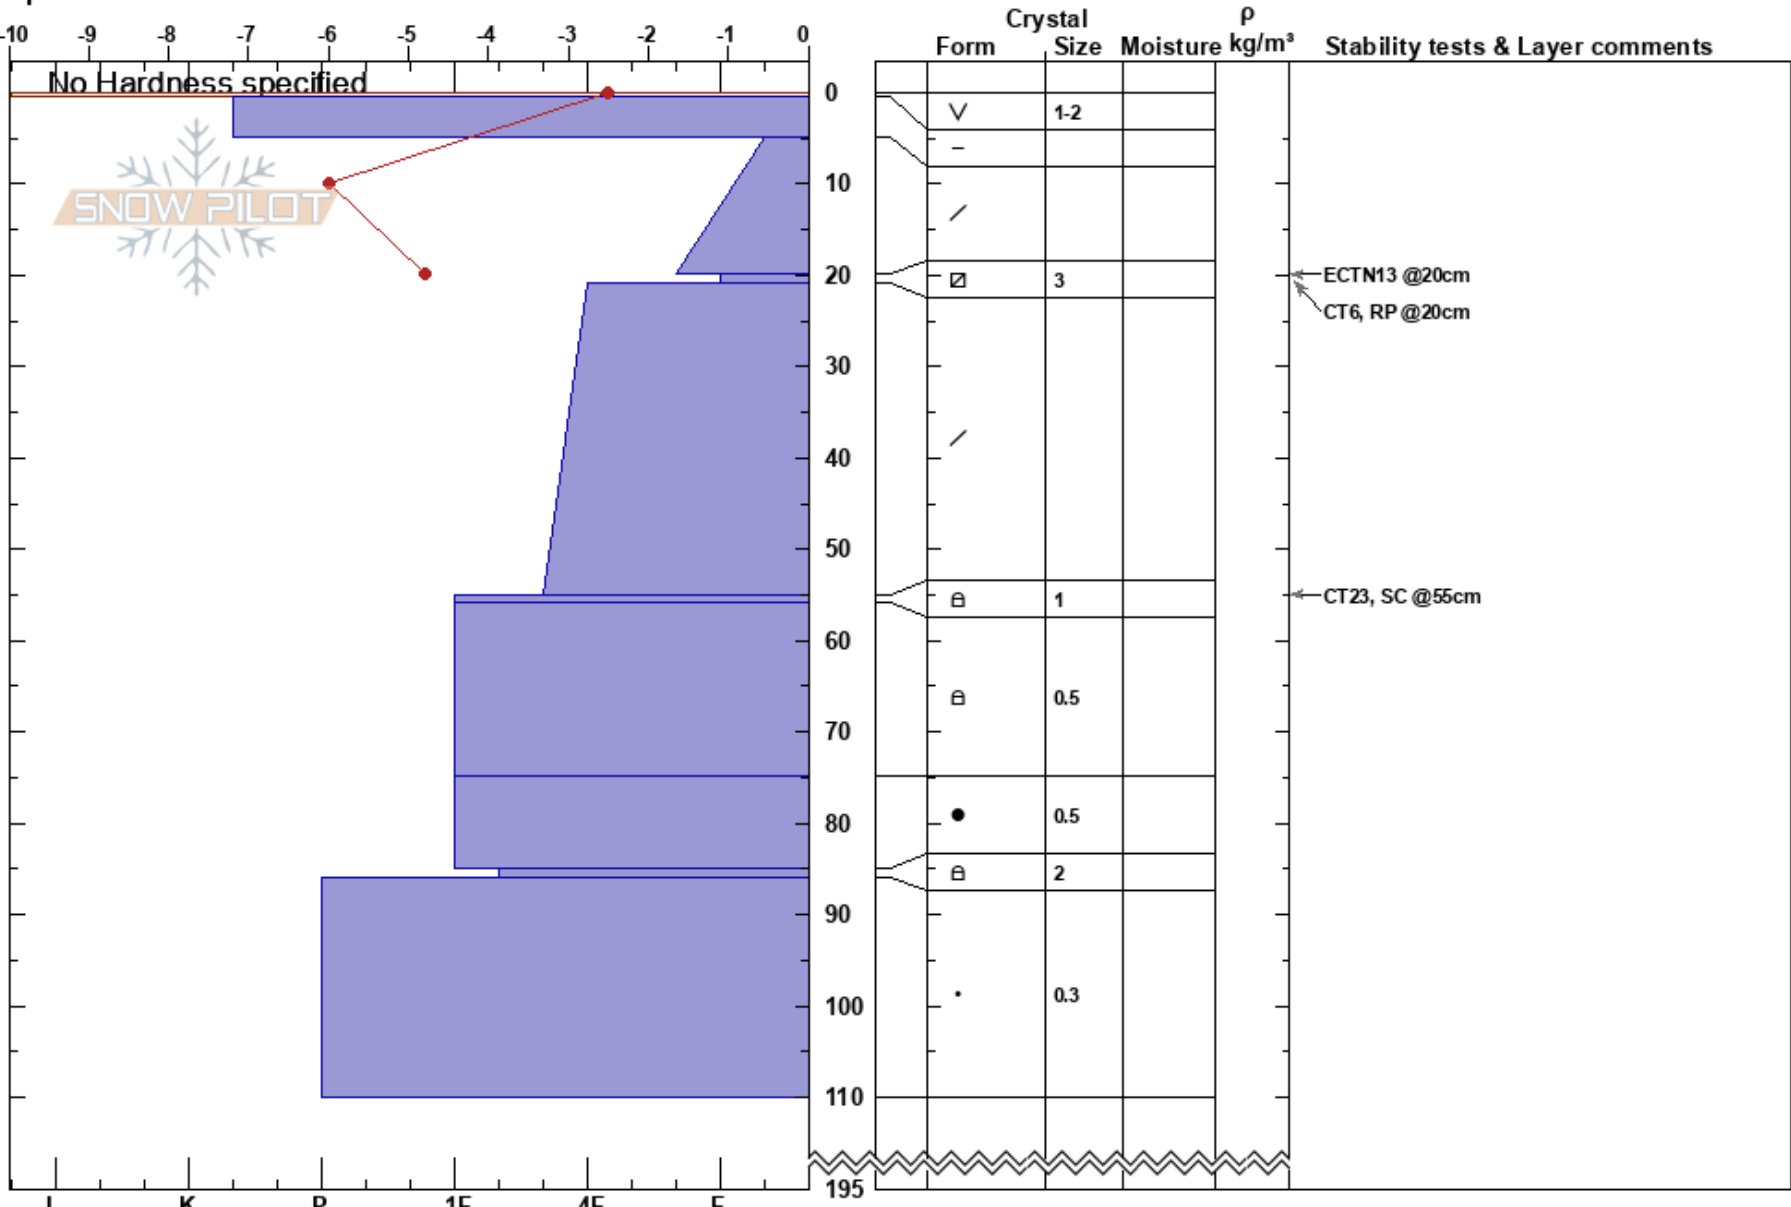

Tincan treeline
 Chugach Range
 AK
 Elevation: 2250 ft
 Aspect: S
 Specifics:

Allen Dahl
 03/24/2017 - 12:00pm
 Co-ord: 60.78576N, -149.16739W
 Slope Angle: 28°
 Wind Loading: no

Stability:
 Air Temperature: -3.2°C PF:30 20-21cm:Problematic layer
 Sky Cover: CLR
 Precipitation: NO
 Wind: Calm

HS:195

Layer Notes:

Notes: