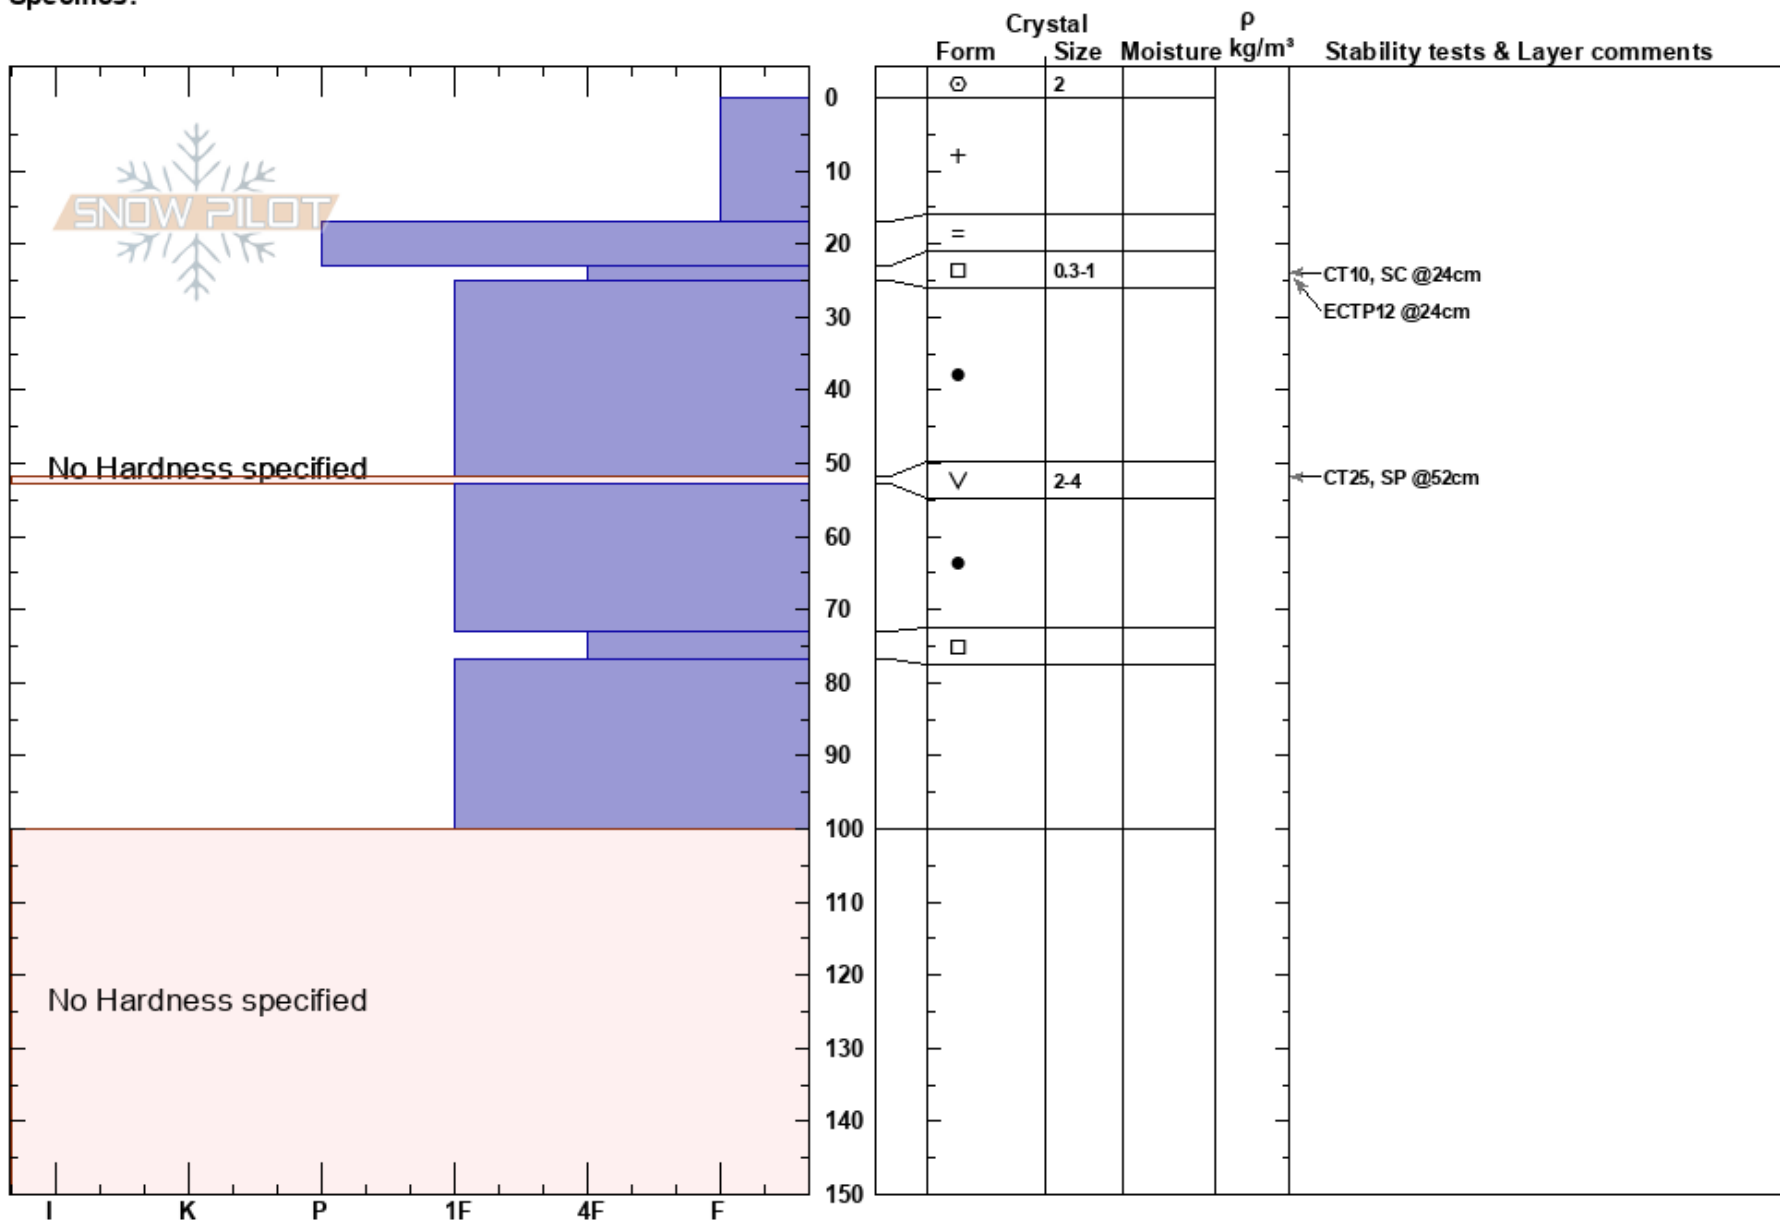

Lolo Pass, Crystal
 Bitterroot
 MT
 Elevation: 5800 ft
 Aspect: E
 Specifics:

trask baughman
 01/20/2021 - 1:00pm
 Co-ord:
 Slope Angle:
 Wind Loading:

Stability: **HS:150**
 Air Temperature: **PF:22** 23-25cm:Problematic layer
 Sky Cover: BKN
 Precipitation: NO
 Wind: Calm