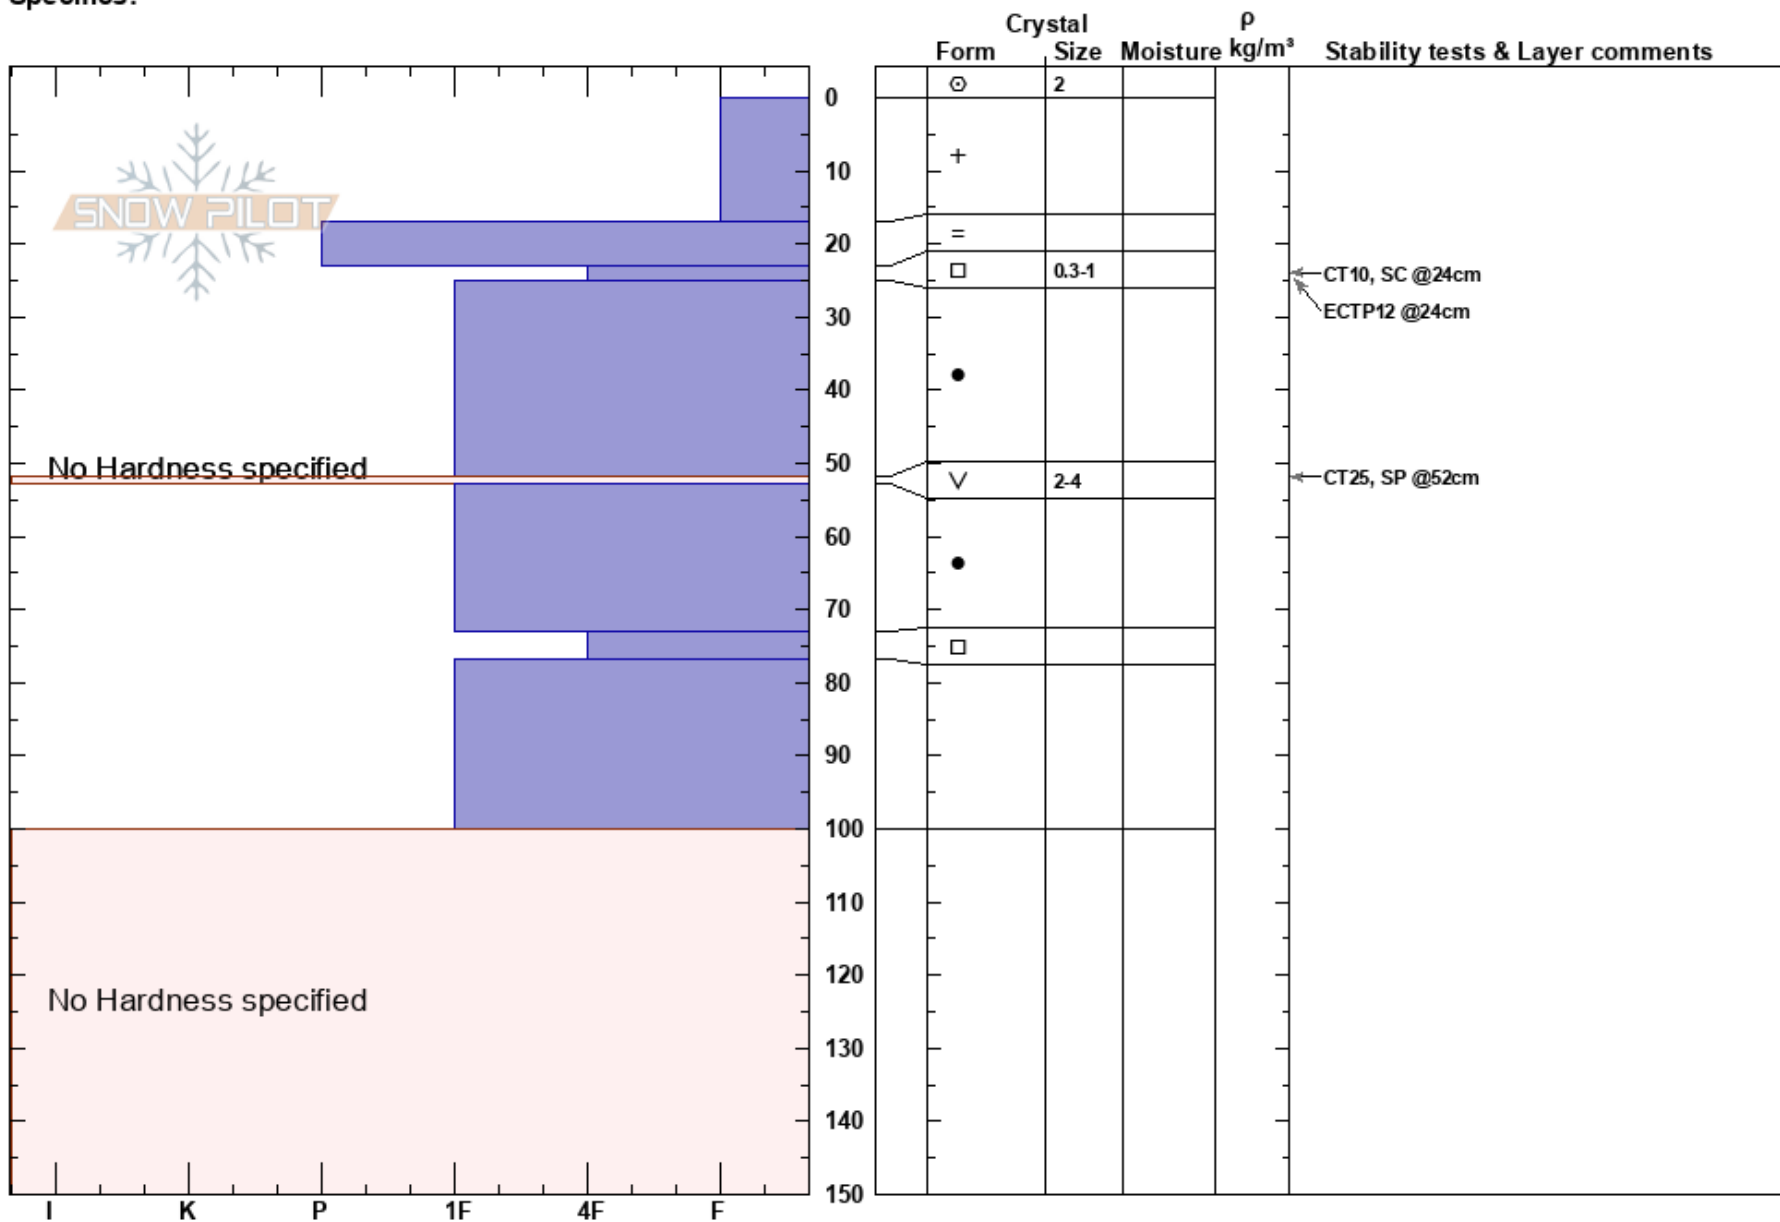

Lolo Pass, Crystal
 Bitterroot
 MT
 Elevation: 5800 ft
 Aspect: E
 Specifics:

trask baughman
 01/20/2021 - 1:00pm
 Co-ord:
 Slope Angle:
 Wind Loading:

Stability:
 Air Temperature:
 Sky Cover: BKN
 Precipitation: NO
 Wind: Calm

HS:150
 PF:22 23-25cm:Problematic layer

Notes: