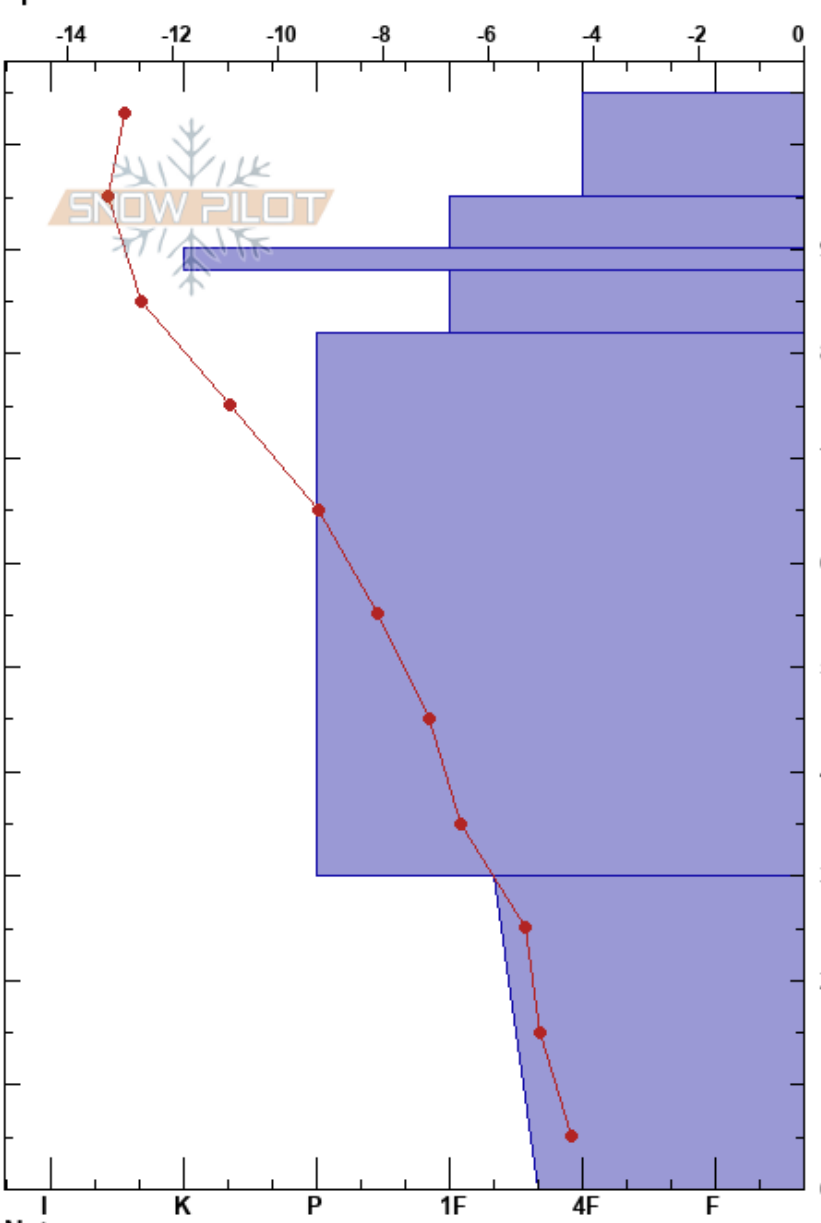

Hamill-Mammoth Crest Chris Engelhardt
 Eastern Sierra Nevada 01/20/2021 - 11:10am
 CA
Elevation: 10390 ft
Aspect: 25°
Specifics:

Stability: **HS:**105
Air Temperature: -4.5°C **PF:**15 30-0cm: Problematic layer
Sky Cover: CLR **PS:** 10
Precipitation: NO
Wind:

Elevation (m)	Crystal		Moisture	ρ kg/m ³	Stability tests & Layer comments
	Form	Size			
105	/	0.3			
100	/	0.1	D		
90	/	0.1	D		
	•	0.1	D		
	/	0.3	D		
80					
70					
60					
50	• (/)	0.3(0.5)	D		
40					
30					
20	•	0.5	D		
10					
0					