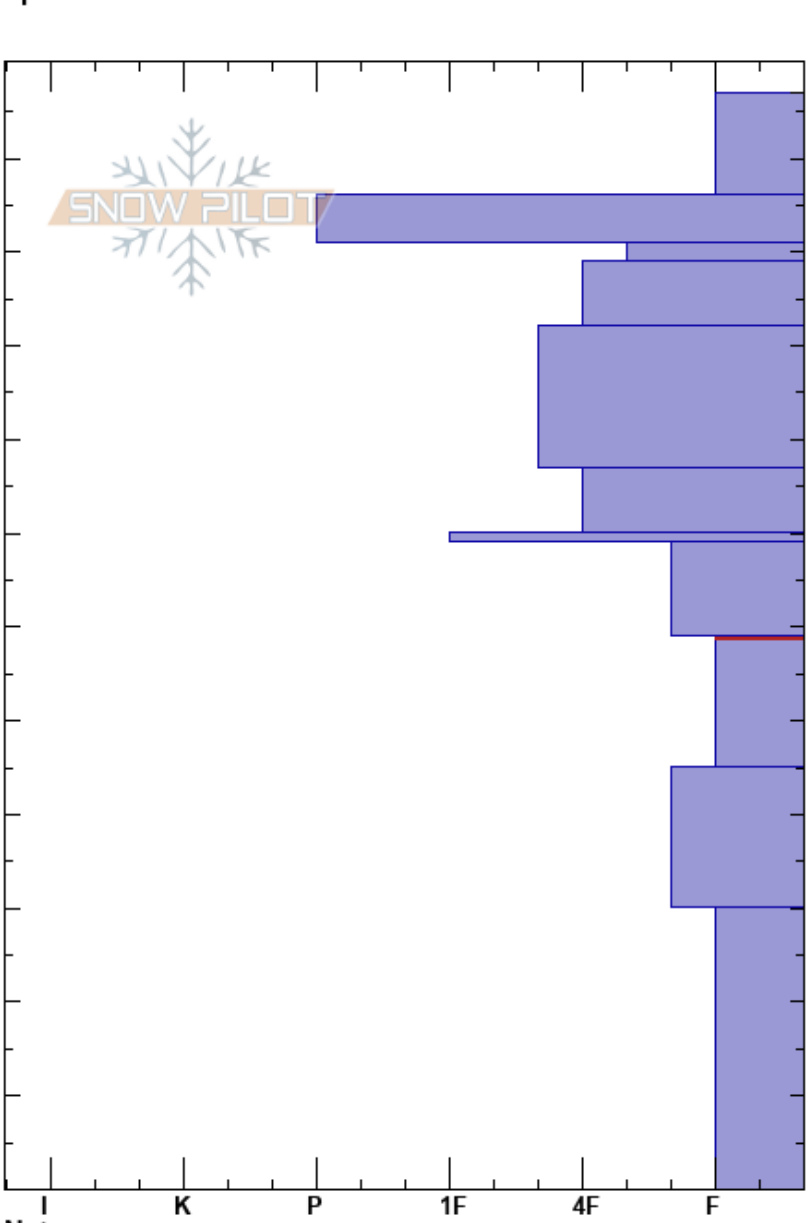

Ram's Run Start Zone  
 Gore Range  
 CO  
 Elevation: 11700 ft  
 Aspect: NE  
 Specifics:

Arthur Elmer  
 01/20/2021 - 11:00am  
 Co-ord:  
 Slope Angle: 34°  
 Wind Loading:

Stability:  
 Air Temperature:  
 Sky Cover:  
 Precipitation:  
 Wind:

HS:117  
 PF:117 59-45cm:Problematic layer

Depth (cm)	Crystal Form	Crystal Size	Moisture	$\rho$ kg/m <sup>3</sup>	Stability tests & Layer comments
117					
110	/				
100	•	0.5			← CT14, RP @101cm
100	•				
100	•	0.5			← CT23, RP @92cm
90					
80	•	0.5			
70	•	0.5-2			
70	•	0.5-2			
60	☉	2.4			← STH @59cm
50	□	4.6			← CT11, RP @59cm
50					← CT11, SP @59cm
50					← ECTP11 @59cm
40	□	4.6			
30					
20					
10	□ (^)	4.6			
0					