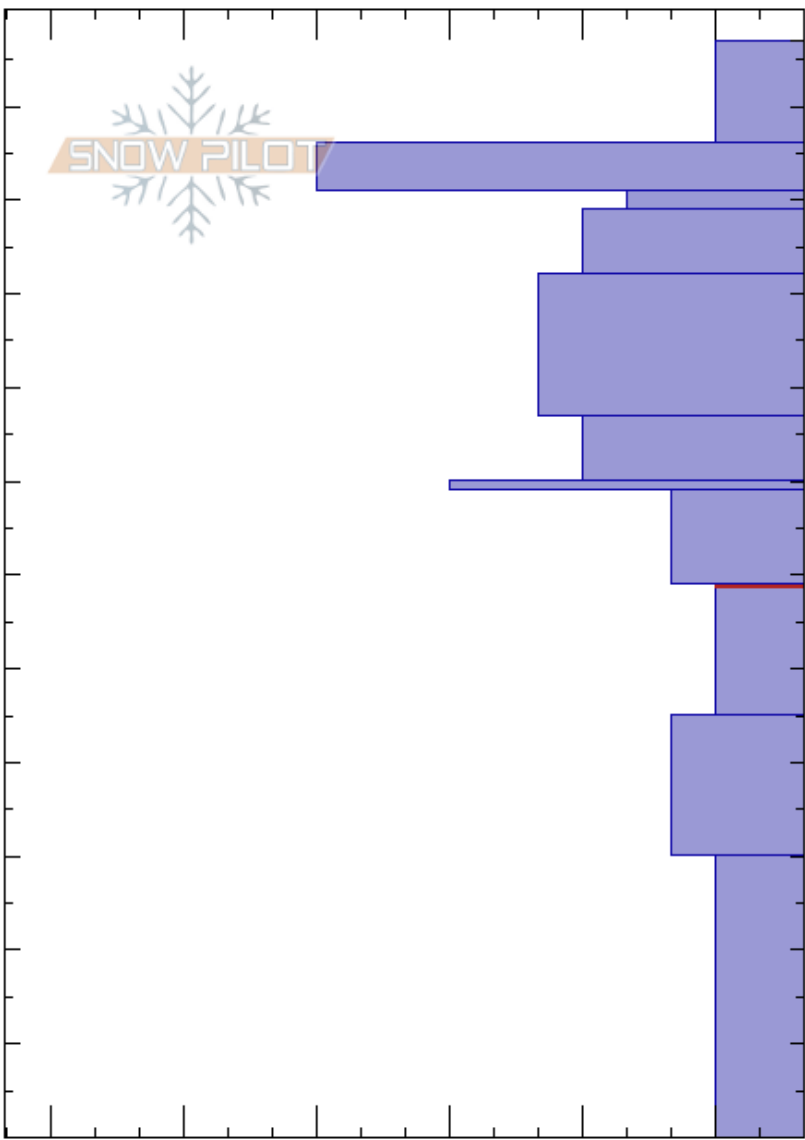

Ram's Run Start Zone
 Gore Range
 CO
 Elevation: 11700 ft
 Aspect: NE
 Specifics:

Arthur Elmer
 01/20/2021 - 11:00am
 Co-ord:
 Slope Angle: 34°
 Wind Loading:

Stability:
 Air Temperature:
 Sky Cover:
 Precipitation:
 Wind:

HS:117
 PF:117 59-45cm:Problematic layer

Layer Notes:

Height (cm)	Crystal Form	Crystal Size	Moisture	ρ kg/m ³	Stability tests & Layer comments
117					
110	/				
100	•	0.5			← CT14, RP @101cm
100	•				
100	•	0.5			← CT23, RP @92cm
90					
80	•	0.5			
70	•	0.5-2			
70	•	0.5-2			
60	☉	2.4			← STH @59cm
50	□	4.6			← CT11, RP @59cm ← CT11, SP @59cm ← ECTP11 @59cm
40					
30	□	4.6			
20					
10	□ (^)	4.6			
0					