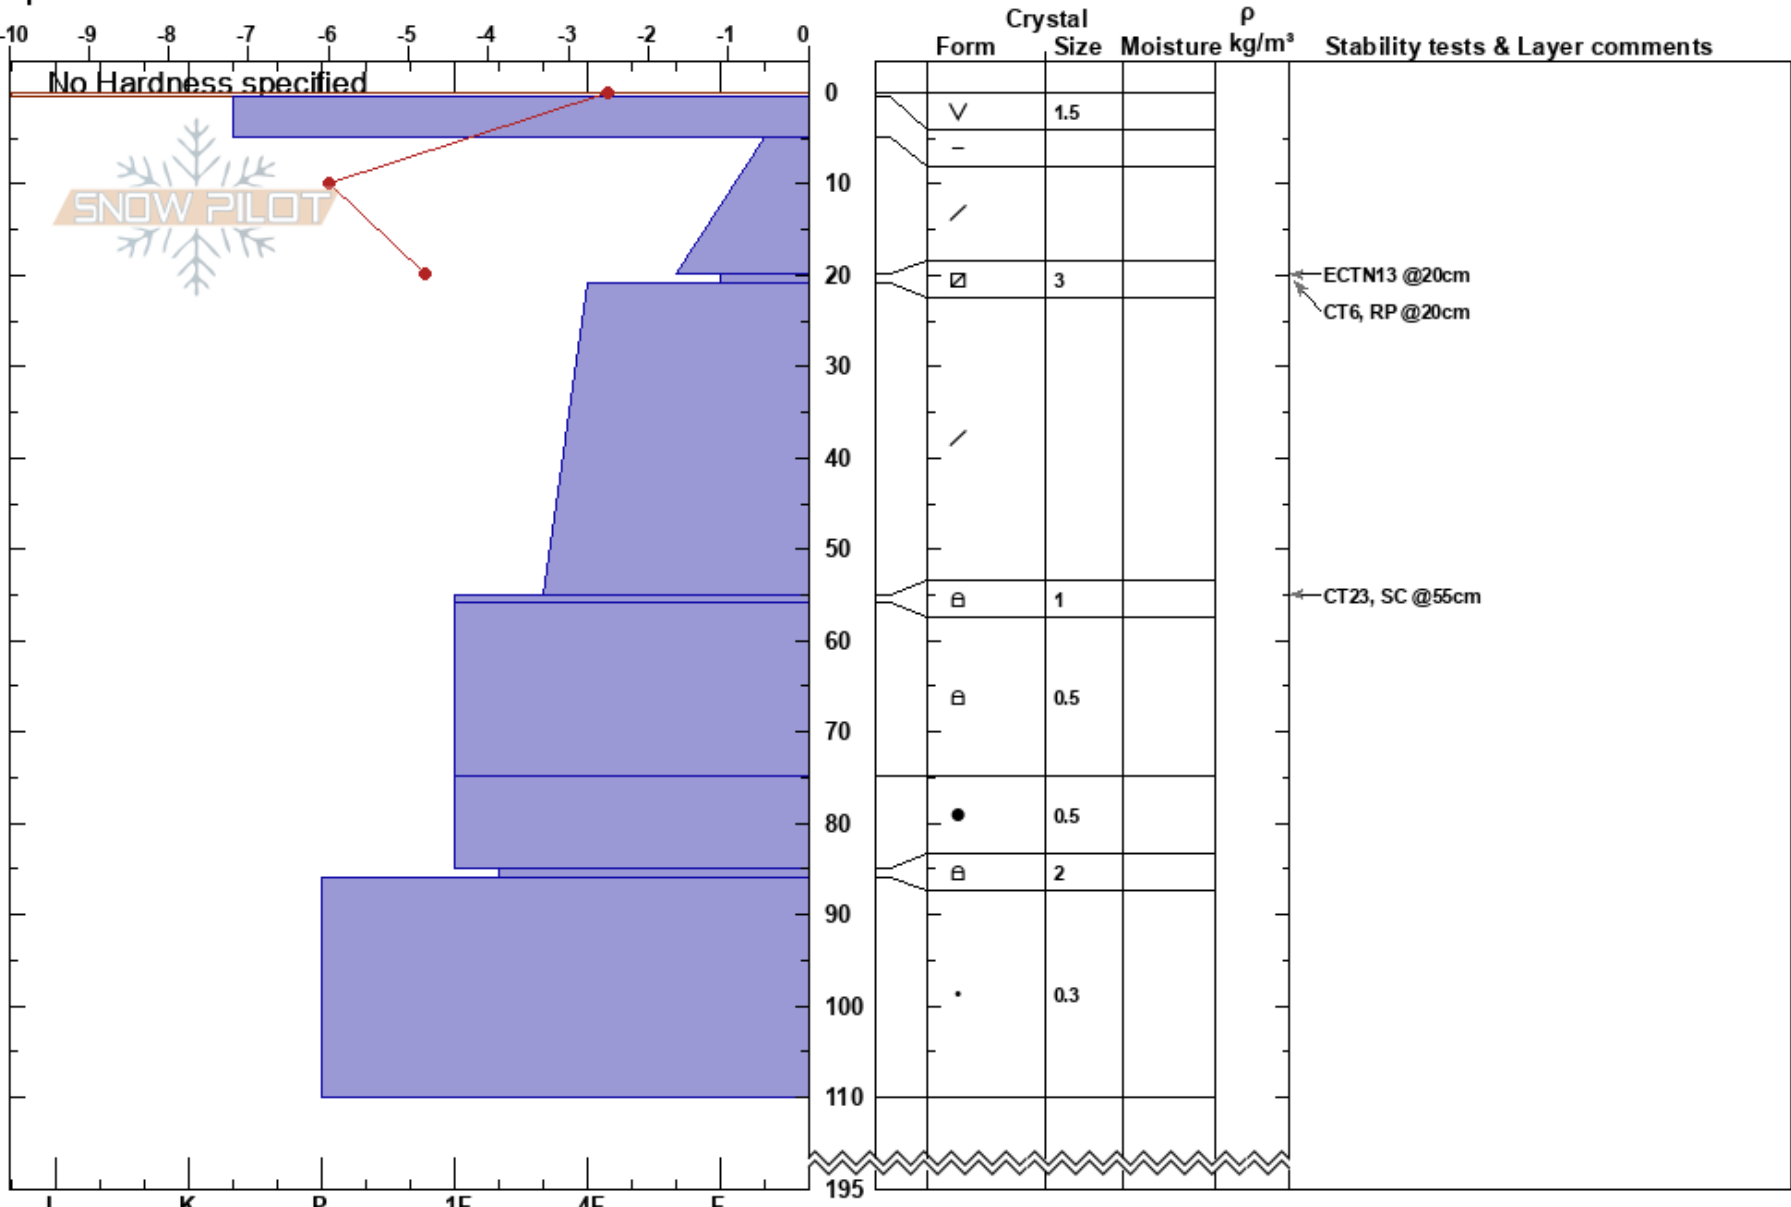

Tincan treeline  
 Chugach Range  
 AK  
 Elevation: 2250 ft  
 Aspect: S  
 Specifics:

Allen Dahl  
 03/24/2017 - 12:00pm  
 Co-ord: 60.78576N, -149.16739W  
 Slope Angle: 28°  
 Wind Loading: no

Stability:  
 Air Temperature: -3.2°C PF:30 20-21cm:Problematic layer  
 Sky Cover:  
 Precipitation: NO  
 Wind: Calm

HS:195

Layer Notes:

Notes: