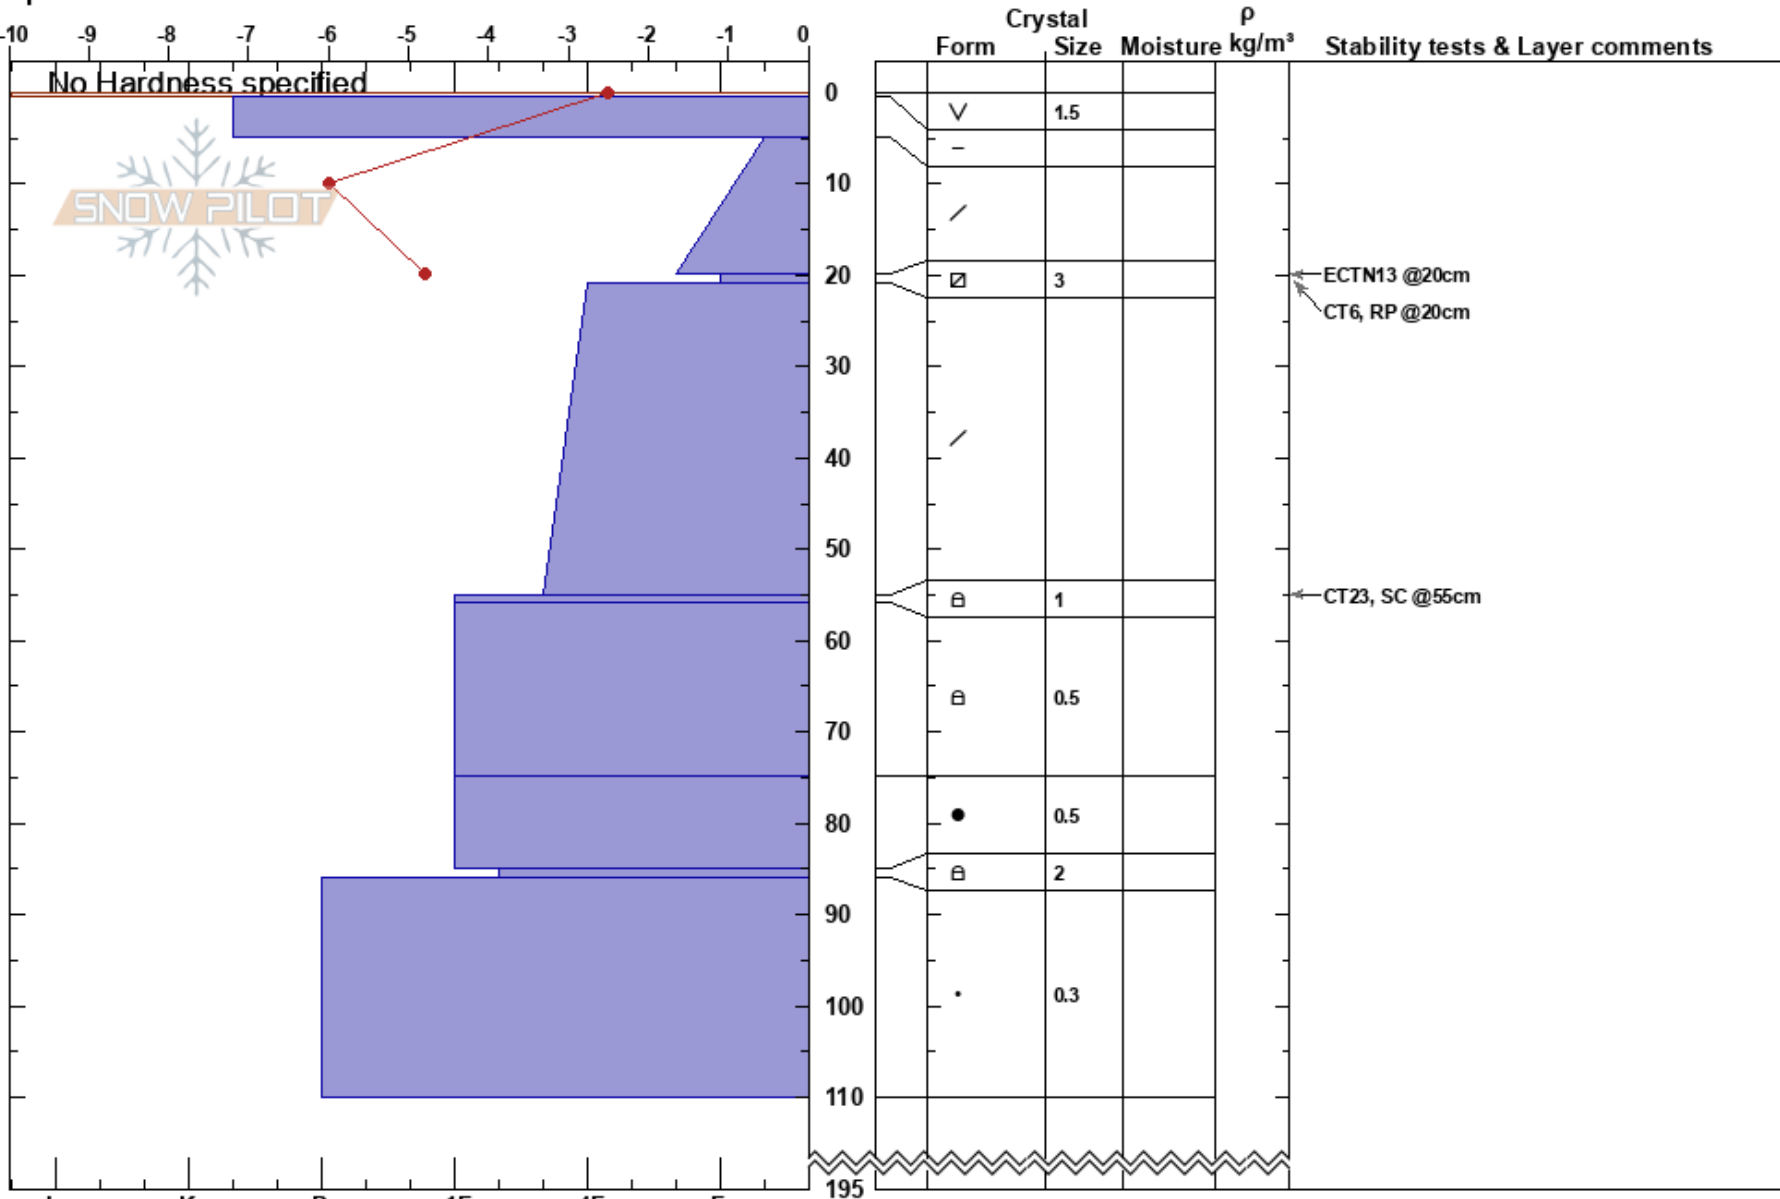

Tincan treeline
 Chugach Range
 AK
 Elevation: 2250 ft
 Aspect: S
 Specifics:

Allen Dahl
 03/24/2017 - 12:00pm
 Co-ord: 60.78576N, -149.16739W
 Slope Angle: 28°
 Wind Loading: no

Stability:
 Air Temperature: -3.2°C PF:30 20-21cm:Problematic layer
 Sky Cover:
 Precipitation: NO
 Wind: Calm

HS:195

Layer Notes:

Notes: