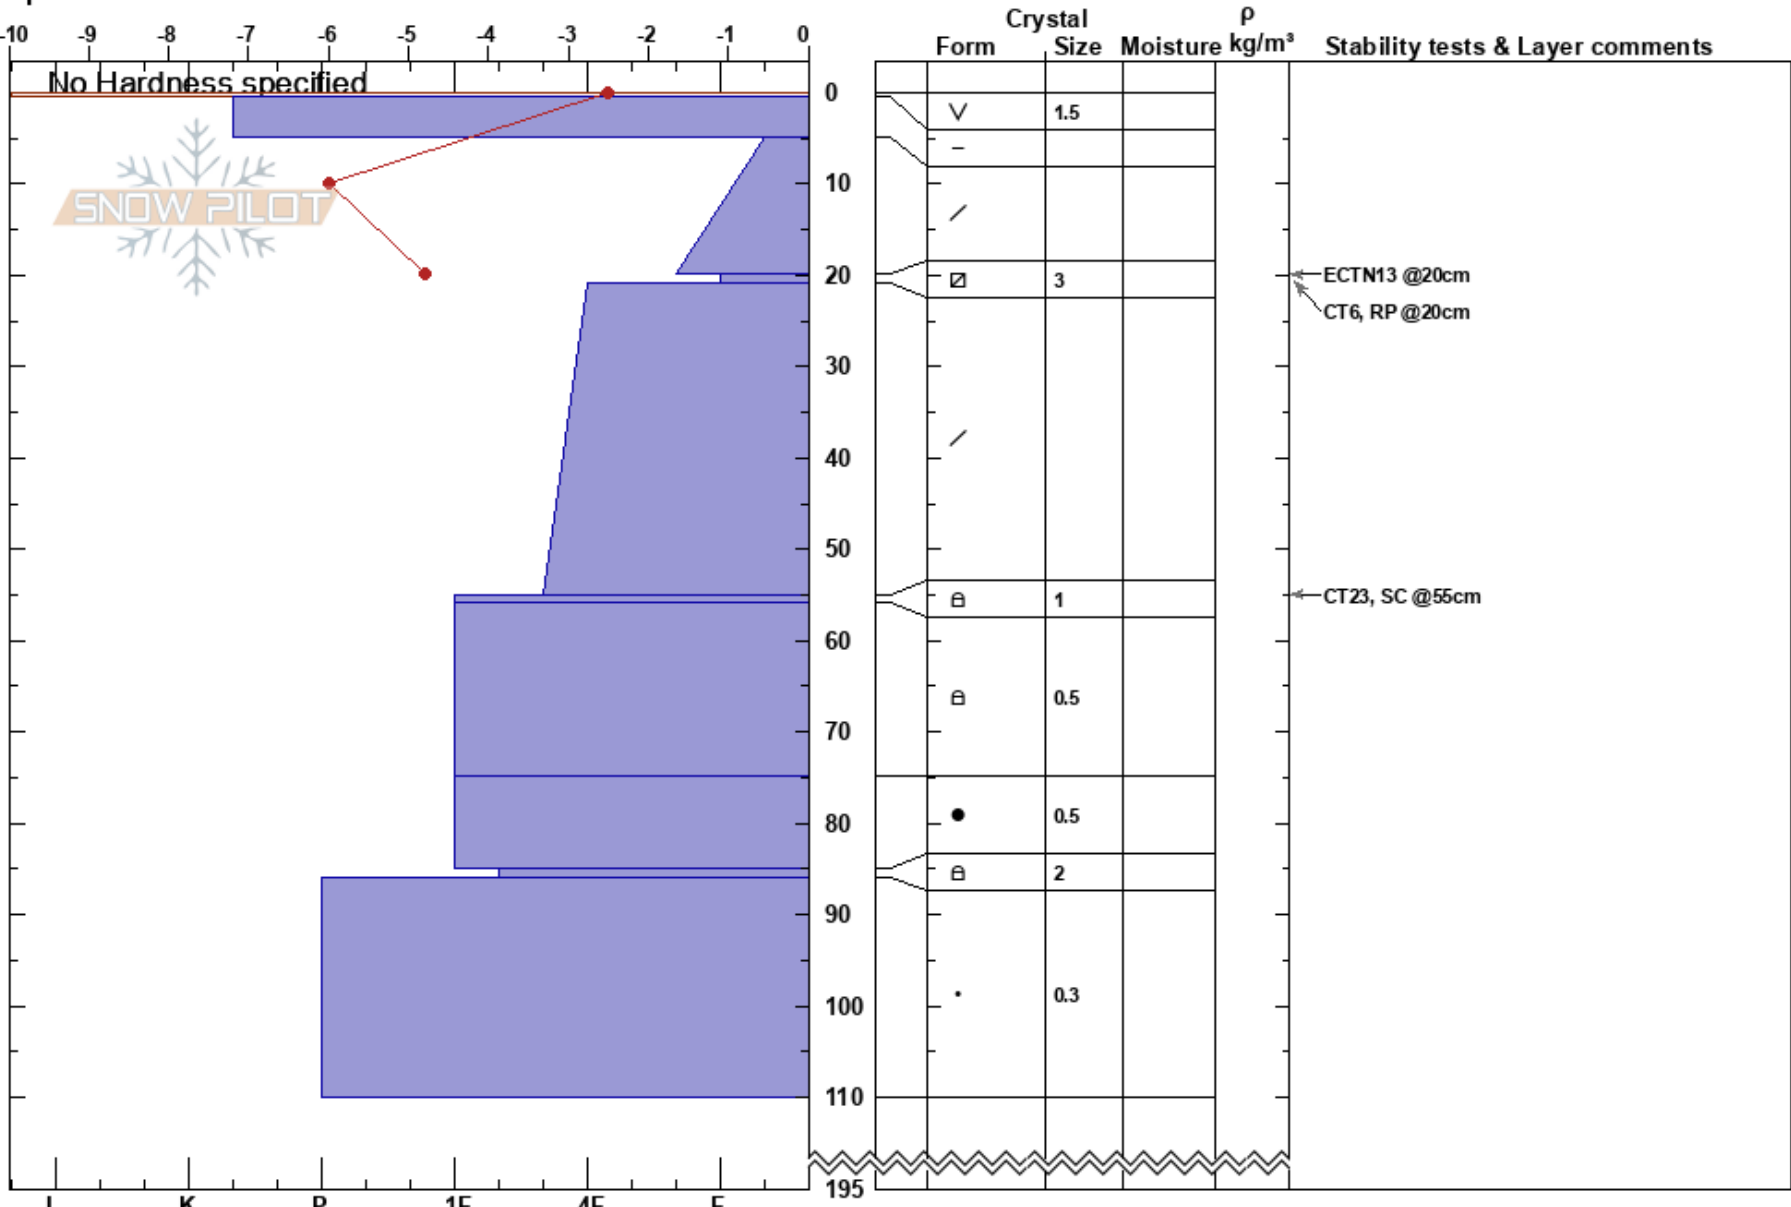

Tincan treeline
 Chugach Range
 AK
 Elevation: 2250 ft
 Aspect: S
 Specifics:

Allen Dahl
 03/24/2017 - 12:00pm
 Co-ord: 60.78576N, -149.16739W
 Slope Angle: 28°
 Wind Loading: no

Stability:
 Air Temperature: -3.2°C PF:30 20-21cm:Problematic layer
 Sky Cover:
 Precipitation: NO
 Wind: Calm

HS:195

Layer Notes:

Notes: