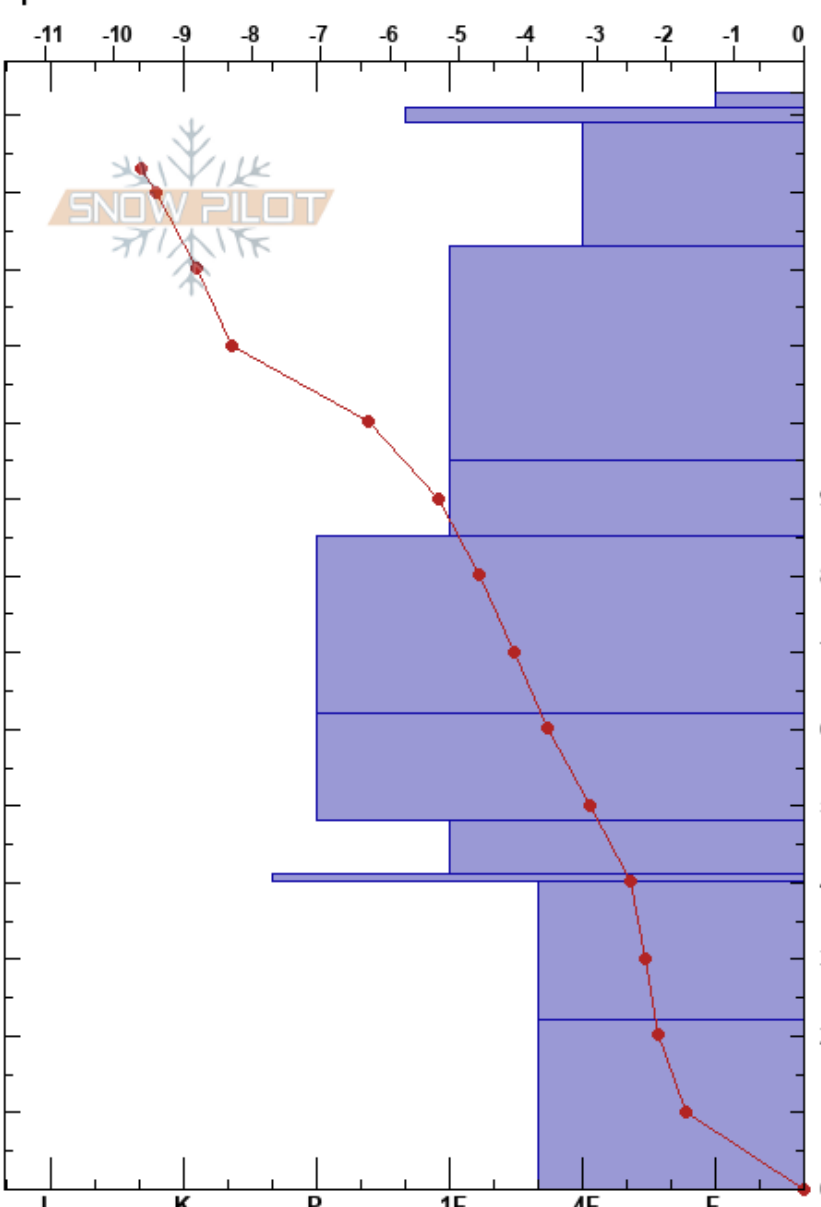

Upper Wheelers Full
 Sunshine Village
 AB
 Elevation: 2123 m
 Aspect: W
 Specifics:

Austin Goodine
 16/01/2021 - 12:45
 Co-ord: 51.10296N, -115.76337W
 Slope Angle: 22°
 Wind Loading:

Stability:
 Air Temperature: -8.1°C
 Sky Cover: SCT
 Precipitation: NO
 Wind: SW Light Breeze

HS:143
 Layer Notes:
 139-123cm: Obvious SH 10mm down 48
 139-123cm: Problematic layer

Height (cm)	Crystal		Moisture	ρ kg/m³	Stability tests & Layer comments
	Form	Size			
143	/	1.5			
140	+	1-2	D		
138	□	1	D		← CT1, SC @138cm Repeated x3
130	⊖	1	D		139-123cm: Obvious SH 10mm down 48 ← CT13, SP @123cm On PPsd 3-5mm
110	□	1	D		
90	□	1-2	D		← CT13, SC @95cm On SH 1mm
70		1-2	D		
50	□	2	D		
40	□ (Λ)	2-3(3)	D		
40	⊙⊙		D		
30	□	2-2.5	D		
20					
10	□	3	D		
0					