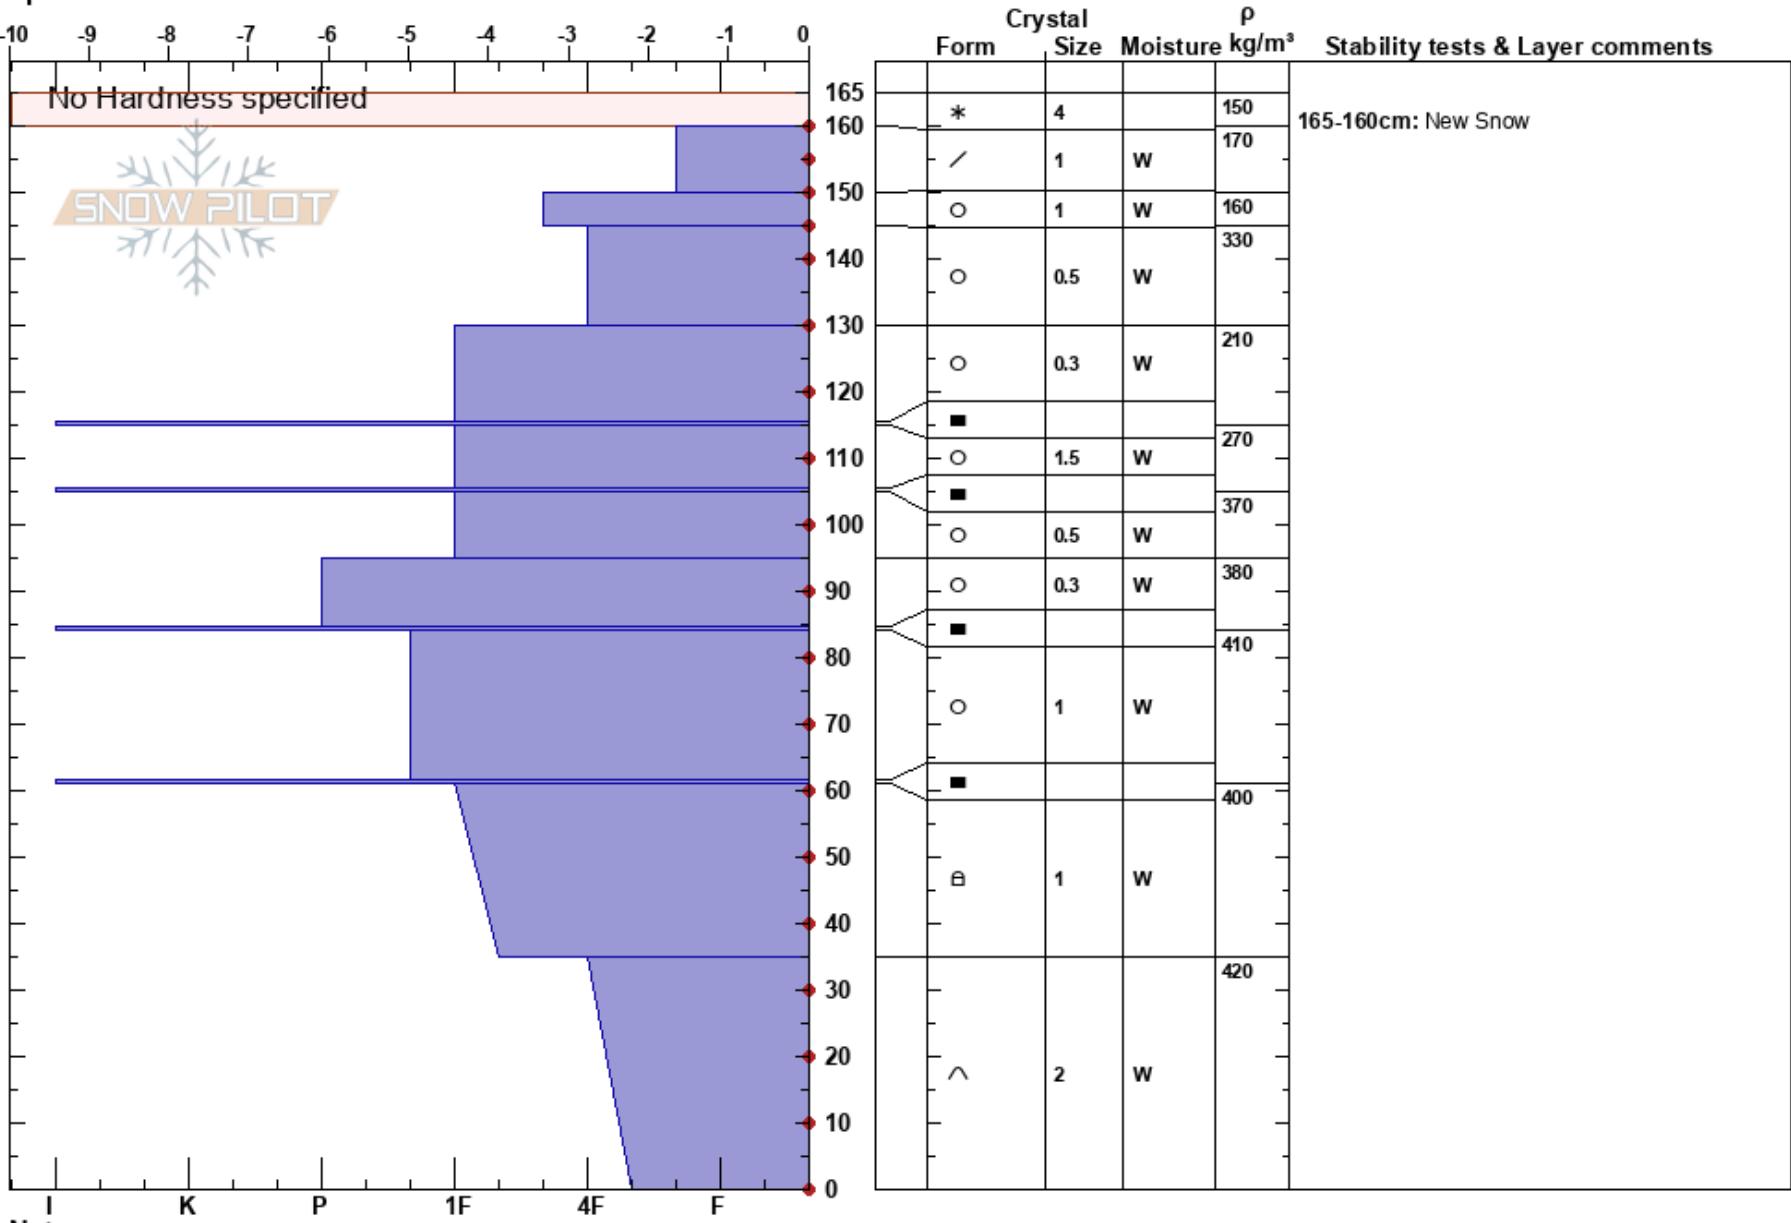

Wet Snow Group 1
 Bridger Range
 MT
 Elevation: 2014 m
 Aspect: 245°
 Specifics:

Richard Panuschka
 04/21/2017 - 2:00pm
 Co-ord: 45.81153N, -110.90880W
 Slope Angle: 14°
 Wind Loading:

Stability: HS:165 Layer Notes:
 Air Temperature: 0.1°C PF:30 165-160cm: New Snow
 Sky Cover: OVC
 Precipitation: S1
 Wind: Light Breeze

Notes: See Table 1 for Snow Water Equivalent (SWE) for each layer.
 Ski Penetration: 10 cm
 Boot Penetration: 30 cm