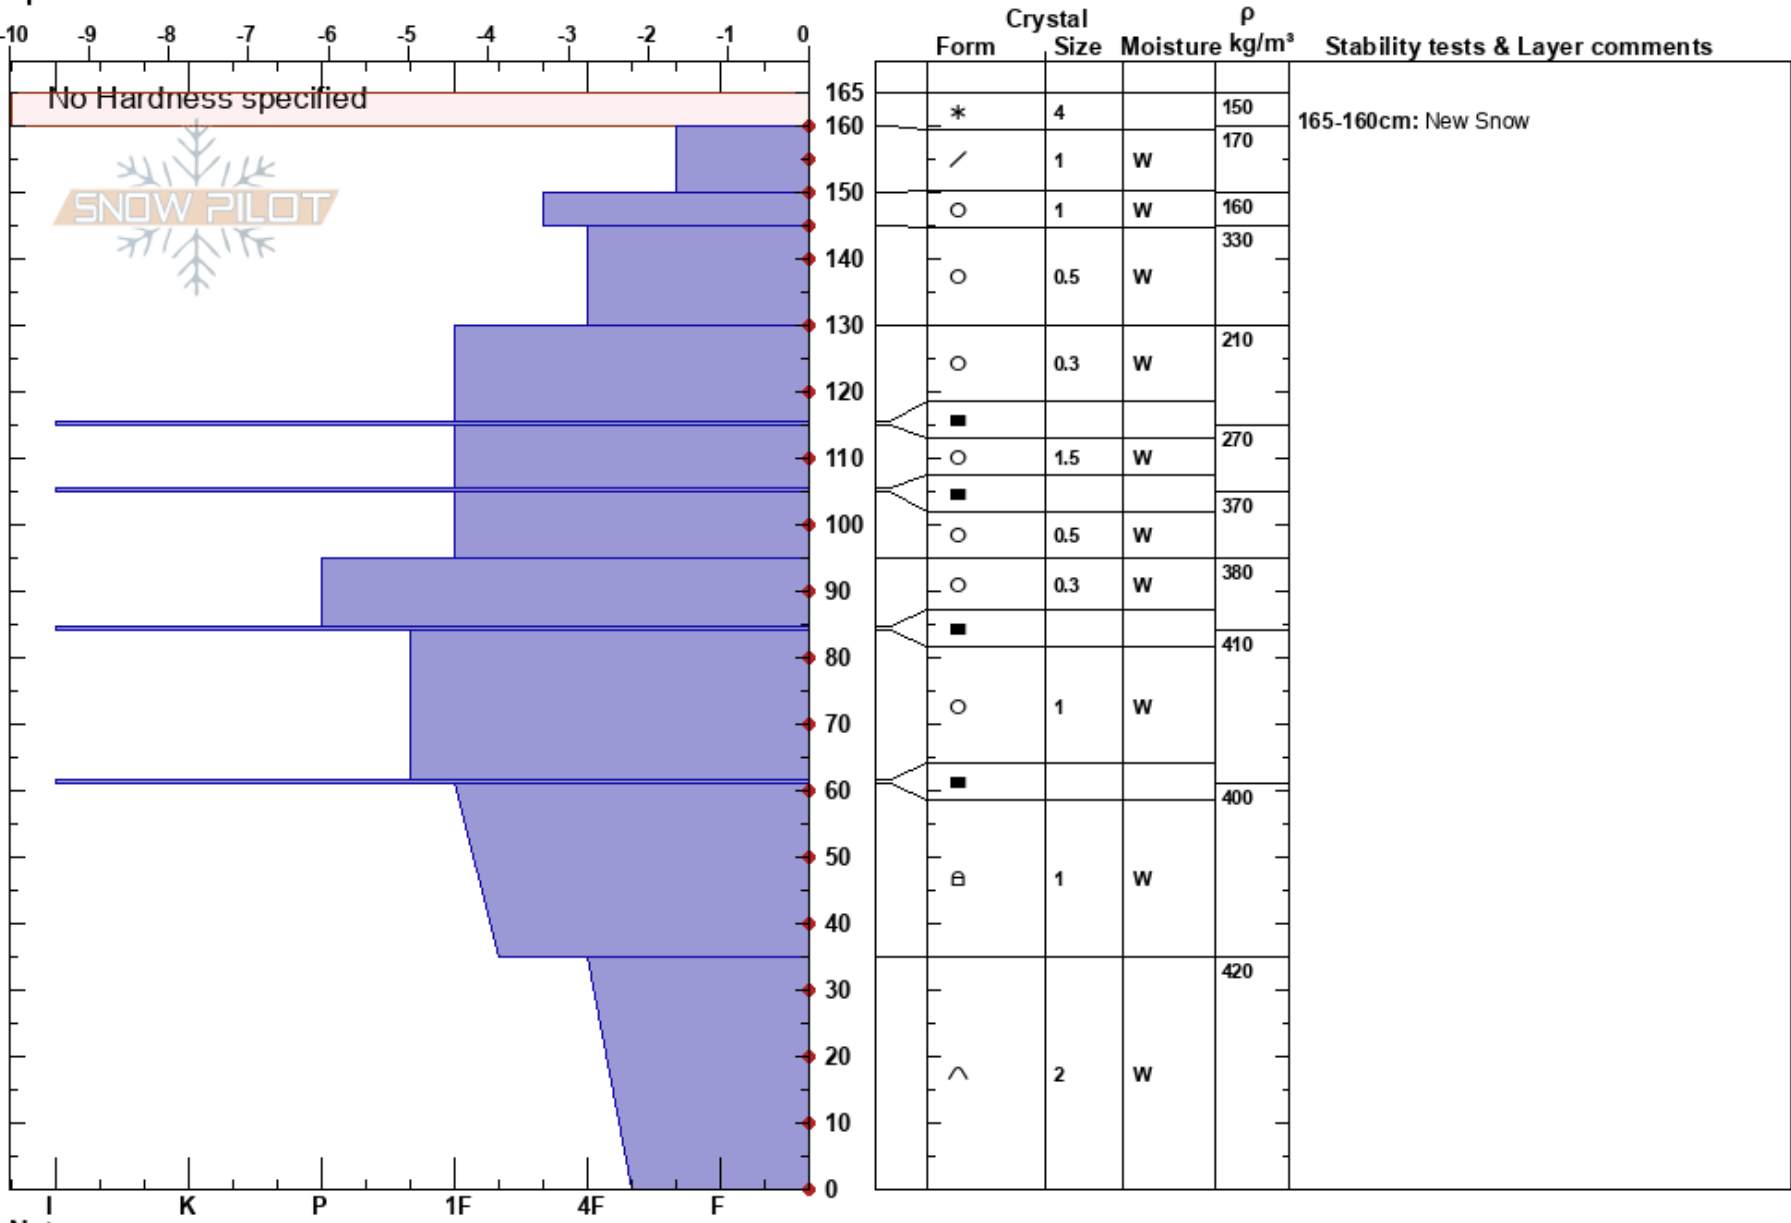

Wet Snow Group 1
 Bridger Range
 MT
 Elevation: 2014 m
 Aspect: 245°
 Specifics:

Richard Panuschka
 04/21/2017 - 2:00pm
 Co-ord: 45.81153N, -110.90880W
 Slope Angle: 14°
 Wind Loading:

Stability: HS:165
 Air Temperature: 0.1°C PF:30 165-160cm: New Snow
 Sky Cover: OVC
 Precipitation: S1
 Wind: Light Breeze

Notes: See Table 1 for Snow Water Equivalent (SWE) for each layer.

Ski Penetration: 10 cm

Boot Penetration: 30 cm