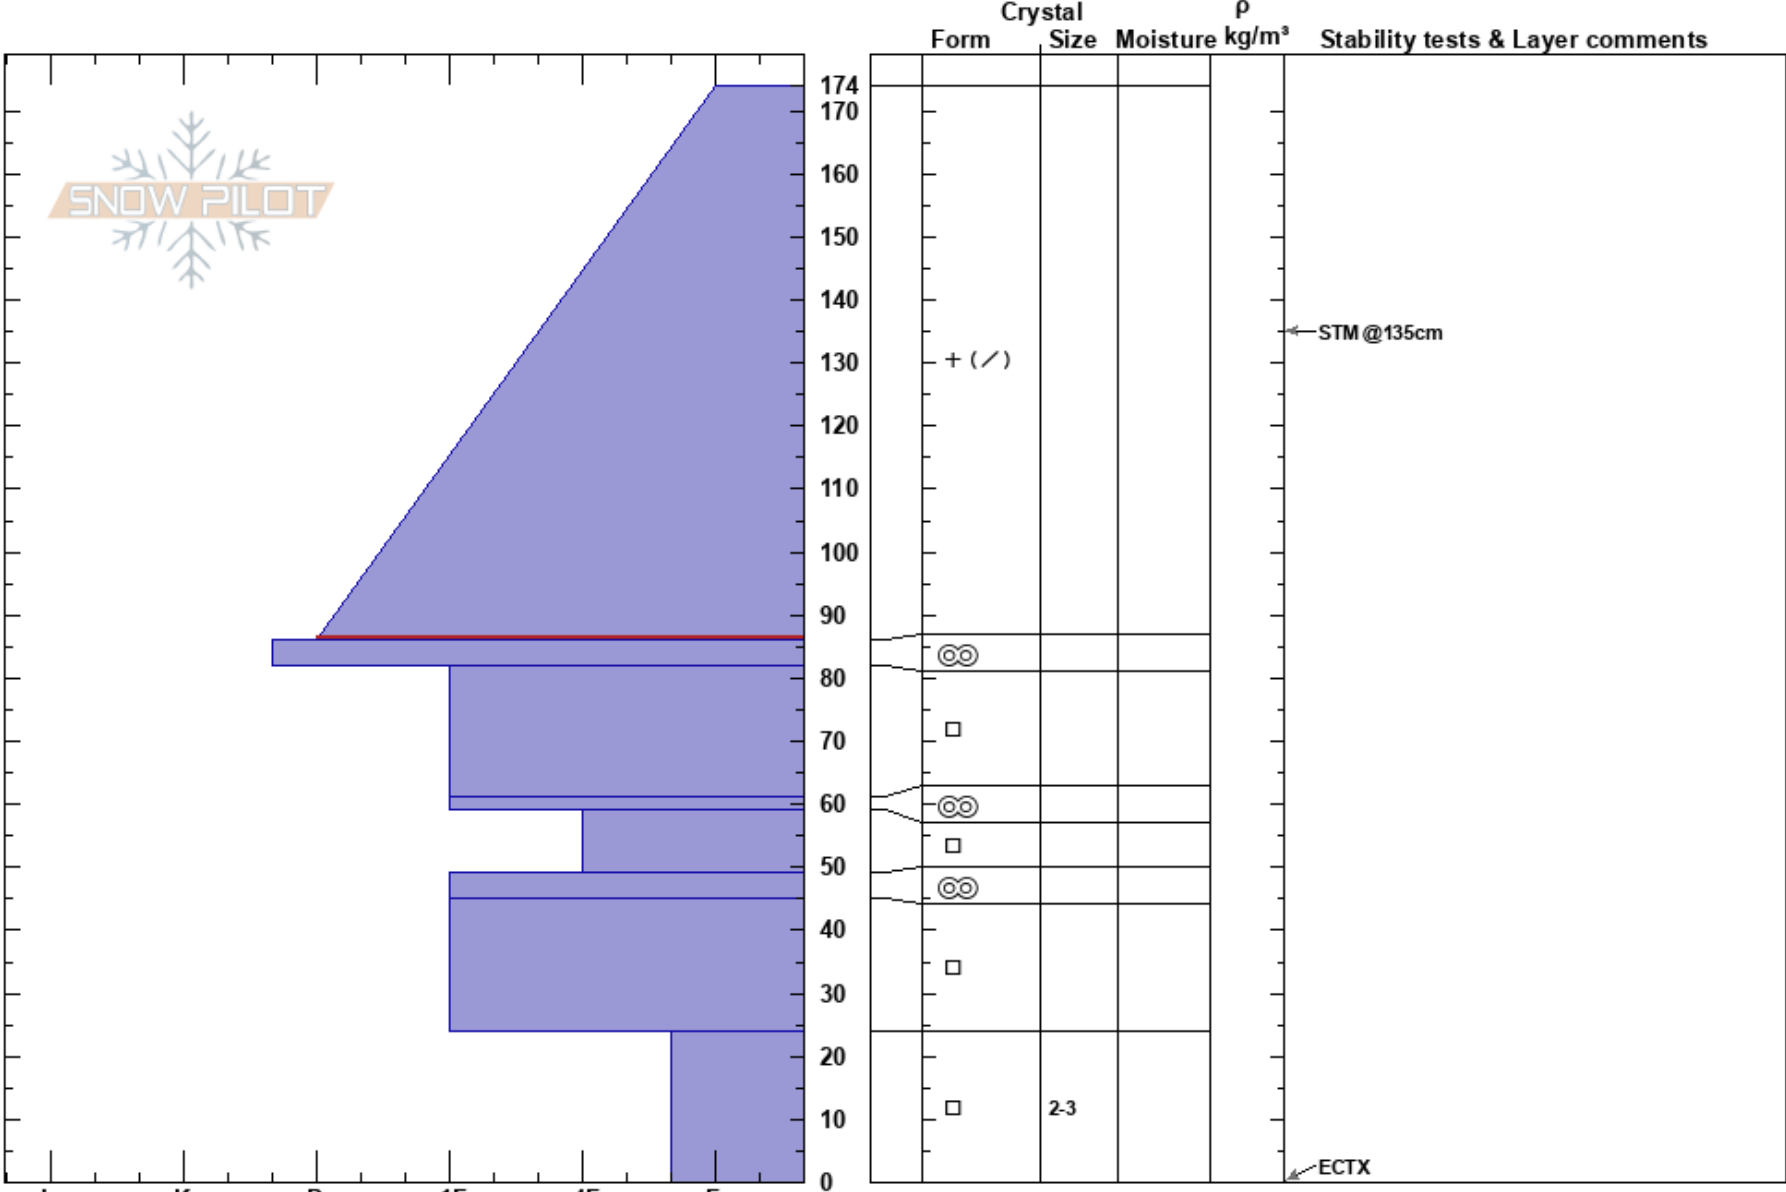

warm up top 20212001

Elet Hall
20/01/2021 - 13:30

Stability:
Air Temperature: -12°C
Sky Cover: OVC
Precipitation: NO
Wind: SW Light Breeze

HS:174
Layer Notes:
174-86cm:Problematic layer

Turkey
Elevation: 2820 m
Aspect: NW

Co-ord:
Slope Angle: 17°
Wind Loading: previous

Specifics: Recent avalanche activity on similar slopes; Recent avalanche activity on different slopes

Notes: