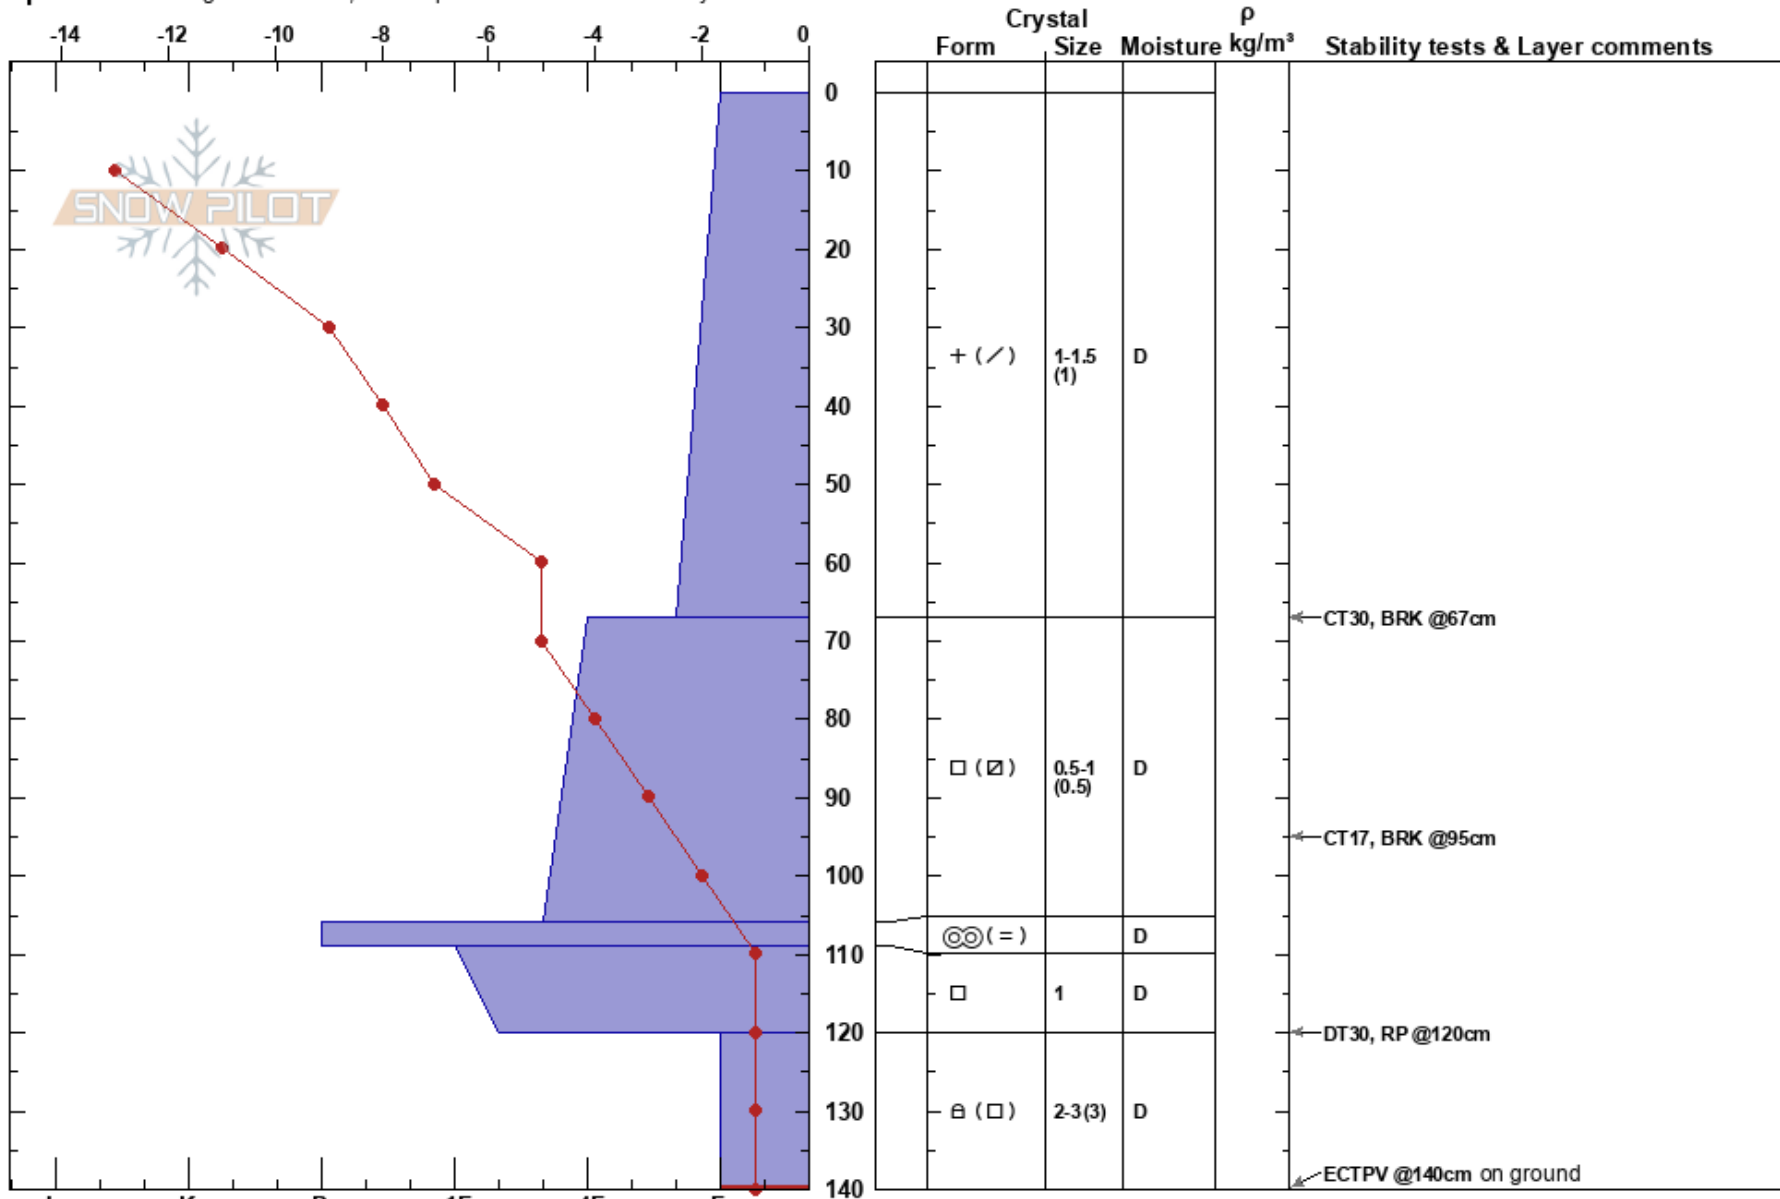

Abishirahuba Arhyz
 Elbrus Region
 Russia
Elevation: 2399 m
Aspect: SW

Aleksandr Medvedev
 20/01/2021 - 13:20
Co-ord: 43.56869N, 41.19127W
Slope Angle: 23°
Wind Loading: previous

Stability: **HS:**140
Air Temperature: -15°C **PF:**60 120-140cm:Problematic layer
Sky Cover: OVC **PS:**25
Precipitation: S-1
Wind: NE Light Breeze

Specifics: Pit dug in a Ski Area; Pit is representative of backcountry

Notes: Sun and wind exposed open large area above TL. Ground - grass, dirt.