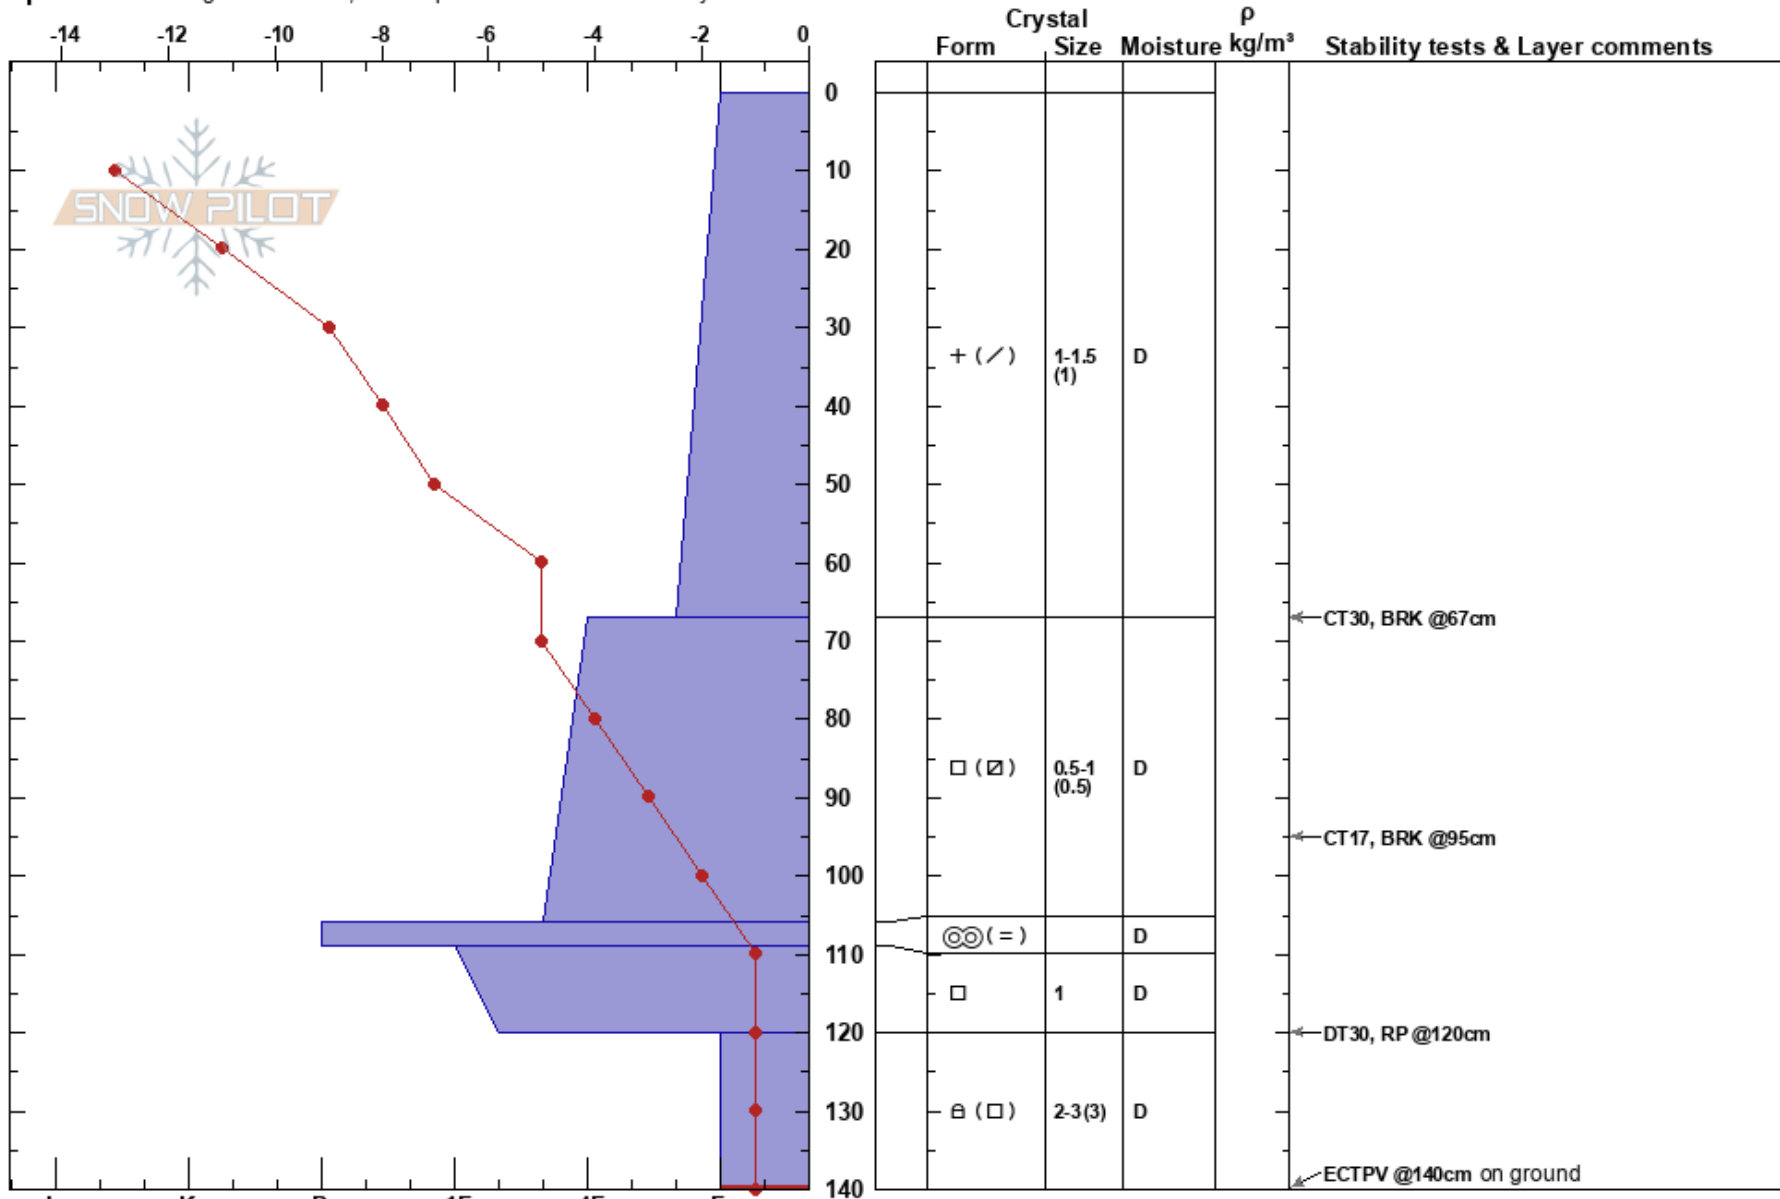

Abishirahuba Arhyz  
 Elbrus Region  
 Russia  
**Elevation:** 2399 m  
**Aspect:** SW

Aleksandr Medvedev  
 20/01/2021 - 13:20  
**Co-ord:** 43.56869N, 41.19127W  
**Slope Angle:** 23°  
**Wind Loading:** previous

**Stability:**  
**Air Temperature:** -15°C  
**Sky Cover:** OVC  
**Precipitation:** S-1  
**Wind:** NE Light Breeze

**HS:**140  
**PF:**60 120-140cm:Problematic layer  
**PS:**25

**Specifics:** Pit dug in a Ski Area; Pit is representative of backcountry

**Notes:** Sun and wind exposed open large area above TL. Ground - grass, dirt.