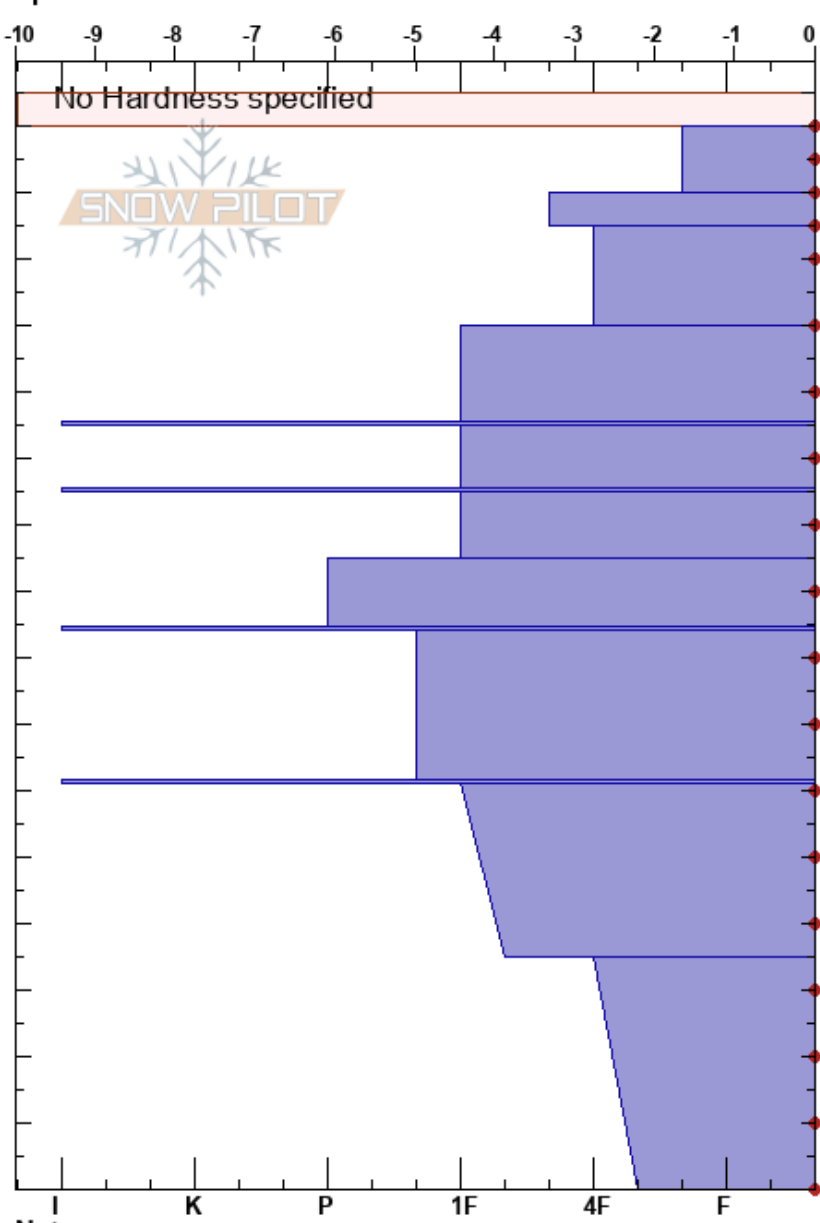

Wet Snow Group 1
 Bridger Range
 MT
 Elevation: 2014 m
 Aspect: 245°
 Specifics:

Richard Panuschka
 04/21/2017 - 2:00pm
 Co-ord: 45.81153N, -110.90880W
 Slope Angle: 14°
 Wind Loading:

Stability:
 Air Temperature: 0.1°C
 Sky Cover: OVC
 Precipitation: S1
 Wind: Light Breeze

HS:165
 PF:30
 165-160cm: New Snow

Depth (cm)	Crystal		Moisture	ρ kg/m ³	Stability tests & Layer comments
	Form	Size			
165					
160	*	4			165-160cm: New Snow
150	/	1	W		
140	○	1	W		
130	○	0.5	W		
120	○	0.3	W		
110	■				
100	○	1.5	W		
90	○	0.5	W		
80	○	0.3	W		
70	○	1	W		
60	■				
50	⊖	1	W		
40					
30					
20	^	2	W		
10					
0					