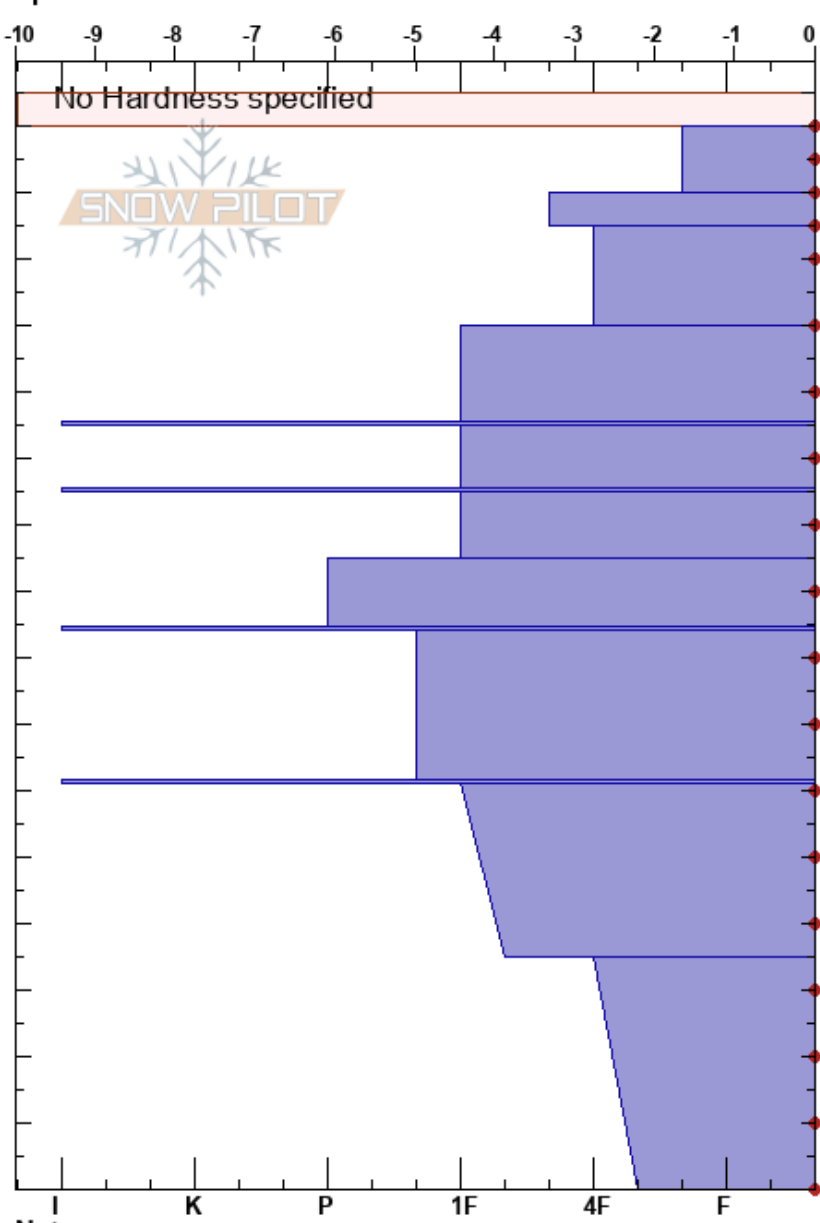

Wet Snow Group 1
 Bridger Range
 MT
 Elevation: 2014 m
 Aspect: 245°
 Specifics:

Richard Panuschka
 04/21/2017 - 2:00pm
 Co-ord: 45.81153N, -110.90880W
 Slope Angle: 14°
 Wind Loading:

Stability:
 Air Temperature: 0.1°C
 Sky Cover: OVC
 Precipitation: S1
 Wind: Light Breeze

HS:165
 PF:30
 165-160cm: New Snow

Depth (cm)	Crystal		Moisture	ρ kg/m ³	Stability tests & Layer comments
	Form	Size			
165					
160	*	4		150	165-160cm: New Snow
150	/	1	W	170	
140	○	1	W	160	
130	○	0.5	W	330	
120	○	0.3	W	210	
110	■			270	
100	○	1.5	W	370	
90	○	0.5	W	380	
80	■			410	
70	○	1	W	400	
60	■			420	
50	⊖	1	W		
40					
30					
20	^	2	W		
10					
0					