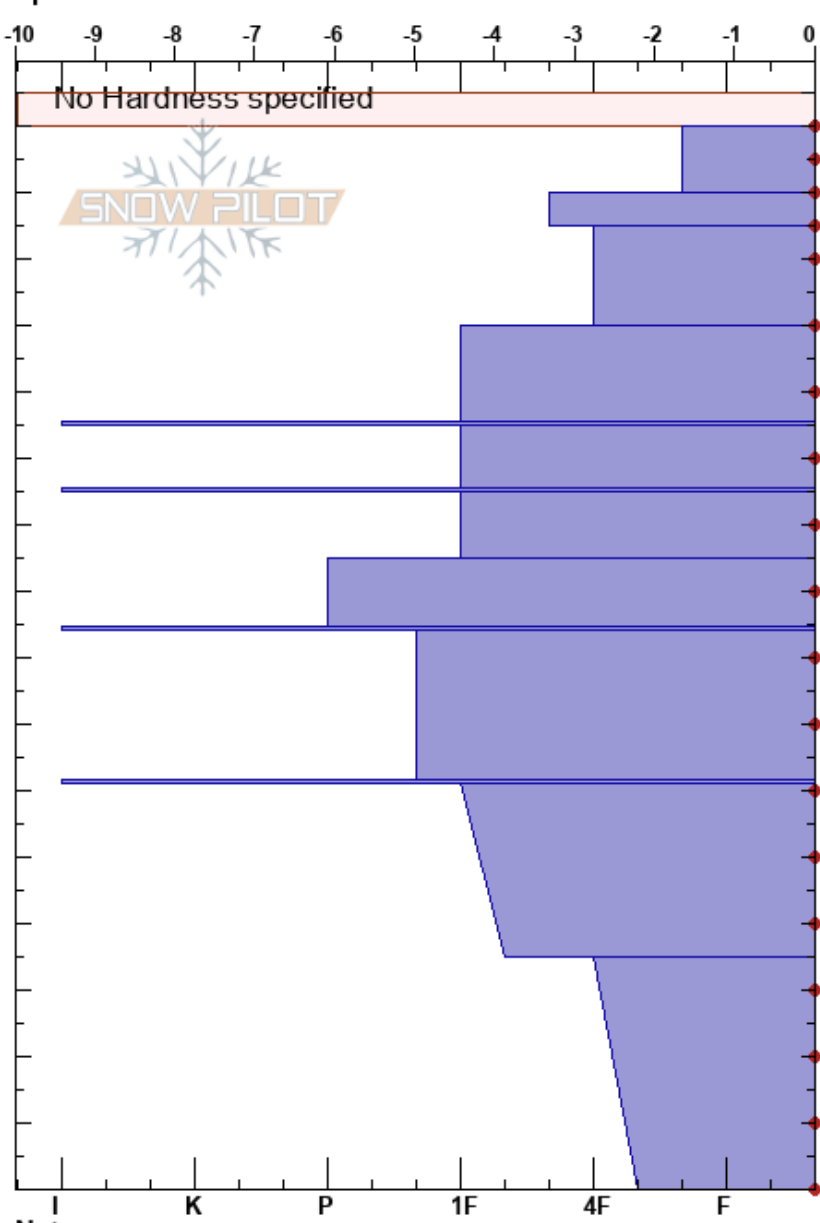

Wet Snow Group 1  
 Bridger Range  
 MT  
 Elevation: 2014 m  
 Aspect: 245°  
 Specifics:

Richard Panuschka  
 04/21/2017 - 2:00pm  
 Co-ord: 45.81153N, -110.90880W  
 Slope Angle: 14°  
 Wind Loading:

Stability:  
 Air Temperature: 0.1°C  
 Sky Cover: OVC  
 Precipitation: S1  
 Wind: Light Breeze

HS:165  
 PF:30  
 165-160cm: New Snow

Depth (cm)	Crystal		Moisture	ρ kg/m³	Stability tests & Layer comments
	Form	Size			
165					165-160cm: New Snow
160	*	4		150	
150	/	1	W	170	
140	○	1	W	160	
130	○	0.5	W	330	
120	○	0.3	W	210	
110	■			270	
100	○	1.5	W	370	
90	○	0.5	W	380	
80	■			410	
70	○	1	W	400	
60	■			420	
50	⊖	1	W		
40					
30					
20	^	2	W		
10					
0					