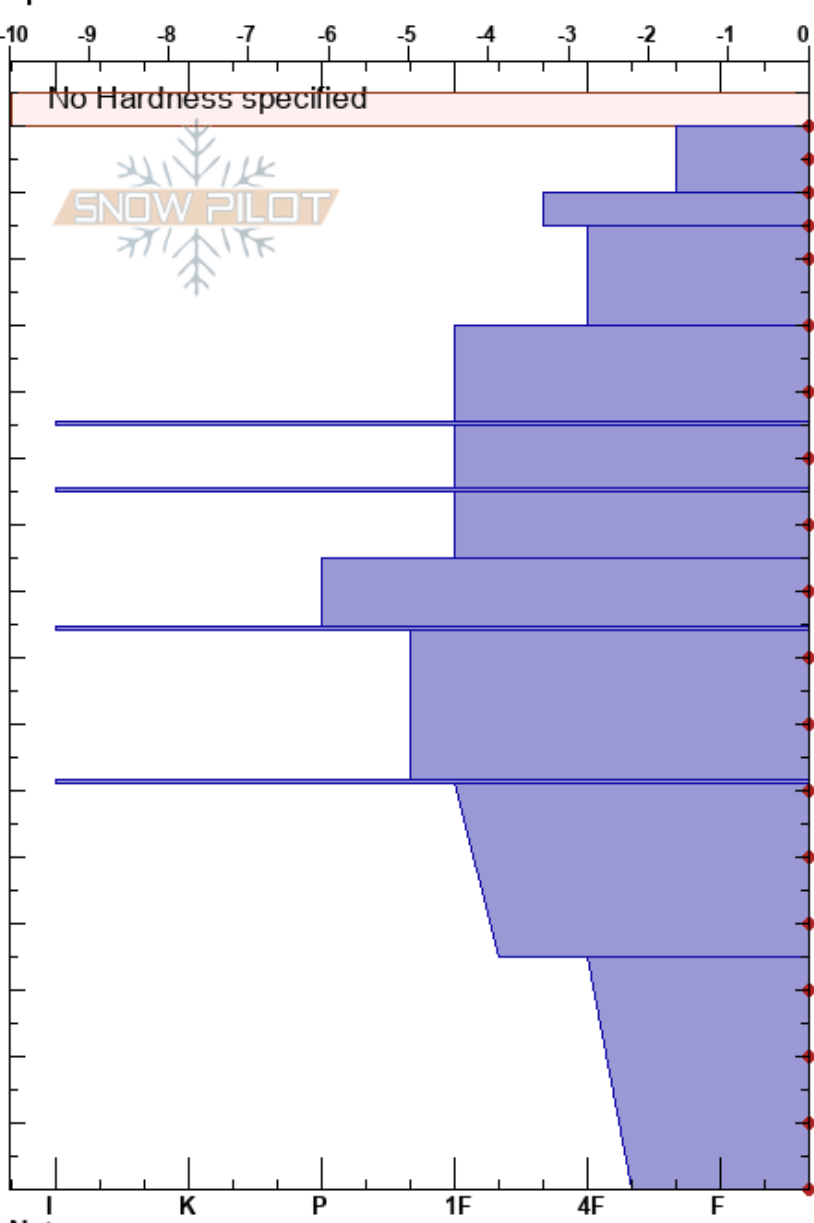

Wet Snow Group 1
 Bridger Range
 MT
 Elevation: 2014 m
 Aspect: 245°
 Specifics:

Richard Panuschka
 04/21/2017 - 2:00pm
 Co-ord: 45.81153N, -110.90880W
 Slope Angle: 14°
 Wind Loading:

Stability: HS:165
 Air Temperature: 0.1°C PF:30 165-160cm: New Snow
 Sky Cover: OVC
 Precipitation: S1
 Wind: Light Breeze

Depth (cm)	Crystal		Moisture	ρ kg/m ³	Stability tests & Layer comments
	Form	Size			
165					
160	*	4		150	165-160cm: New Snow
150	/	1	W	170	
140	○	1	W	160	
130	○	0.5	W	330	
120	○	0.3	W	210	
110	■			270	
100	○	1.5	W	370	
90	○	0.5	W	380	
80	■			410	
70	○	1	W	400	
60	■			420	
50	⊖	1	W		
40					
30					
20	^	2	W		
10					
0					