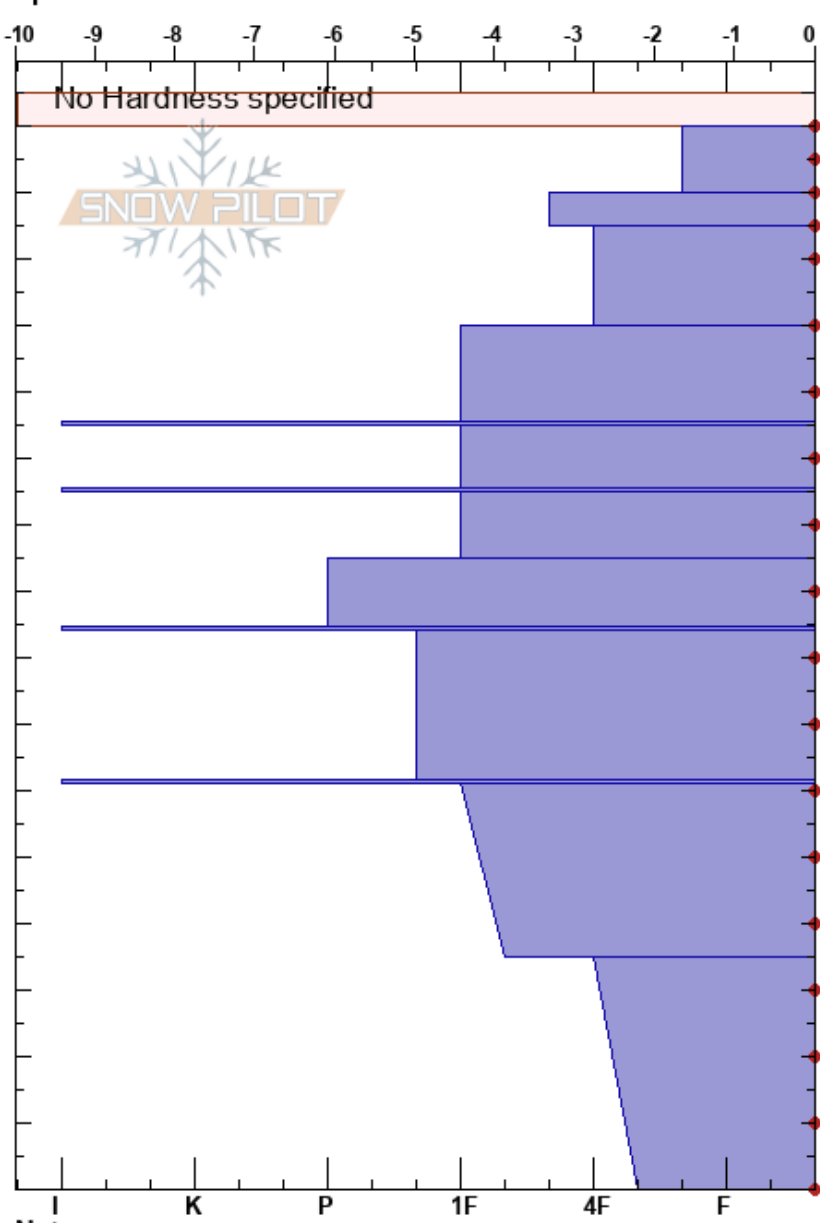

Wet Snow Group 1
 Bridger Range
 MT
 Elevation: 2014 m
 Aspect: 245°
 Specifics:

Richard Panuschka
 04/21/2017 - 2:00pm
 Co-ord: 45.81153N, -110.90880W
 Slope Angle: 14°
 Wind Loading:

Stability:
 Air Temperature: 0.1°C
 Sky Cover: OVC
 Precipitation: S1
 Wind: Light Breeze

HS:165
 PF:30
 165-160cm: New Snow

Depth (cm)	Crystal		Moisture	ρ kg/m ³	Stability tests & Layer comments
	Form	Size			
165					165-160cm: New Snow
160	*	4		150	
150	/	1	W	170	
140	o	1	W	160	
130	o	0.5	W	330	
120	o	0.3	W	210	
110	■			270	
100	o	1.5	W	370	
90	o	0.5	W	380	
80	■			410	
70	o	1	W	400	
60	■			420	
50	⊖	1	W		
40					
30					
20	^	2	W		
10					
0					