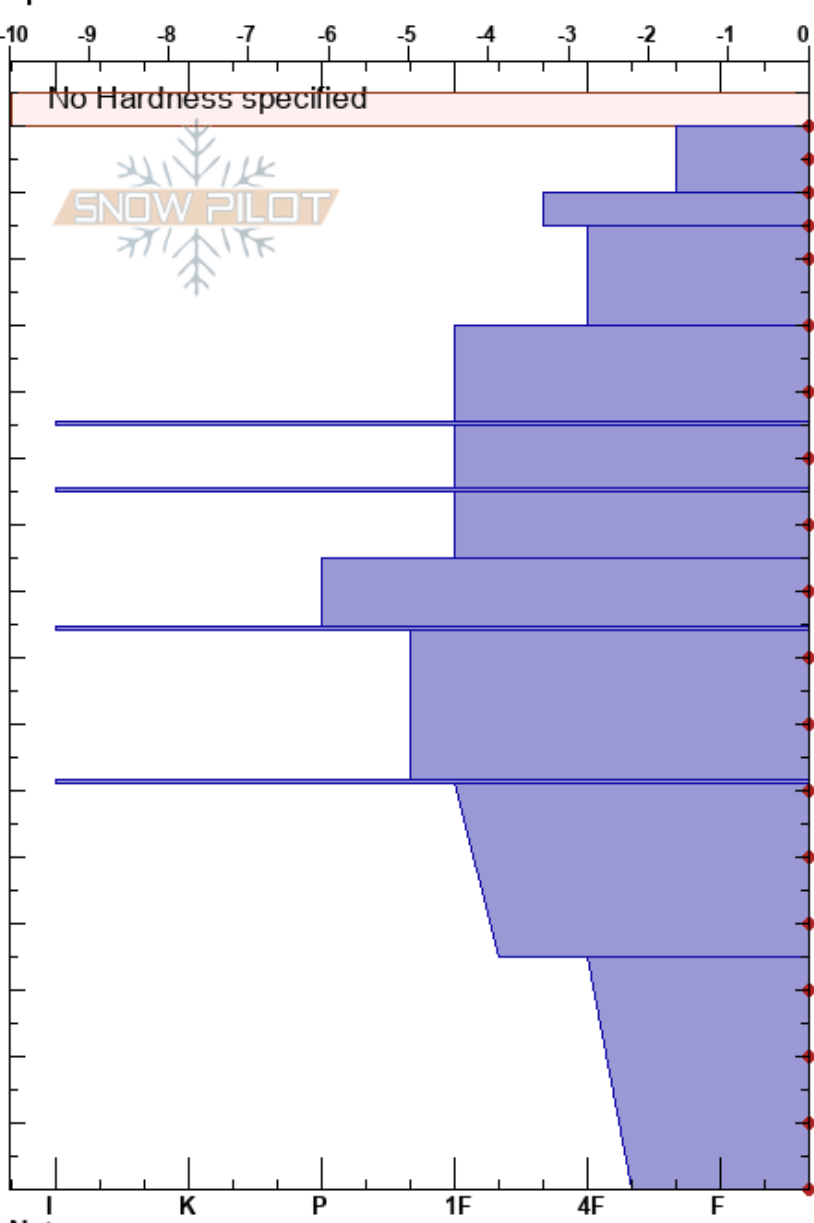

Wet Snow Group 1
 Bridger Range
 MT
 Elevation: 2014 m
 Aspect: 245°
 Specifics:

Richard Panuschka
 04/21/2017 - 2:00pm
 Co-ord: 45.81153N, -110.90880W
 Slope Angle: 14°
 Wind Loading:

Stability: HS:165
 Air Temperature: 0.1°C PF:30 165-160cm: New Snow
 Sky Cover: OVC
 Precipitation: S1
 Wind: Light Breeze

Form	Crystal		Moisture	ρ kg/m ³	Stability tests & Layer comments
	Size				
*	4				165-160cm: New Snow
/	1	W		150	
○	1	W		170	
○	0.5	W		160	
○	0.3	W		330	
■				210	
○	1.5	W		270	
■					
○	0.5	W		370	
○	0.3	W		380	
■					
○	1	W		410	
■					
⊖	1	W		400	
^	2	W		420	