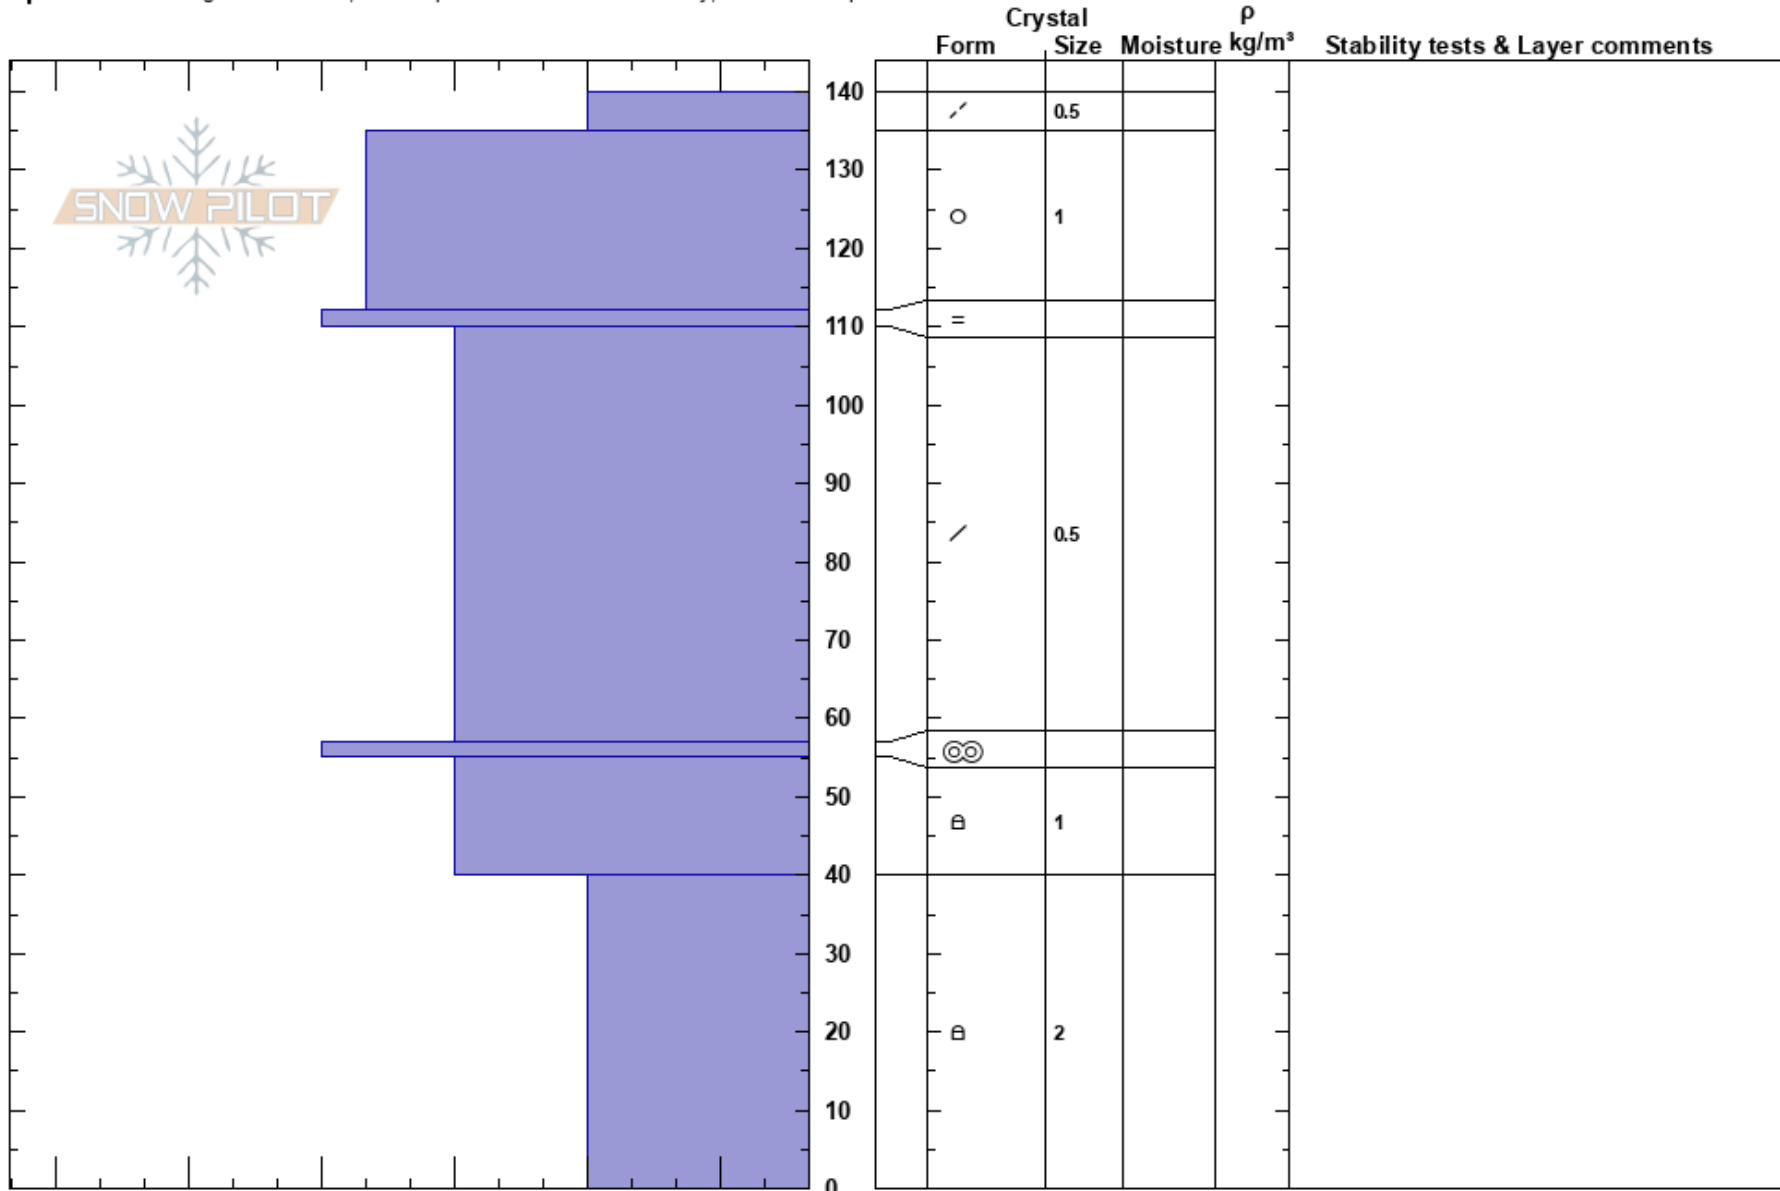

Post rain event pit  
 Central Cascades, East  
 WA

Joseph Dellaporta  
 01/19/2021 - 3:00pm  
 Co-ord: 47.27776N, -120.42875W

Stability:  
 Air Temperature:  
 Sky Cover: CLR  
 Precipitation: NO  
 Wind: Calm

Elevation: 5692 ft  
 Aspect: NE

Slope Angle: 33°  
 Wind Loading:

Specifics: Pit dug in a Ski Area; Pit is representative of backcountry; We skied slope

Notes: