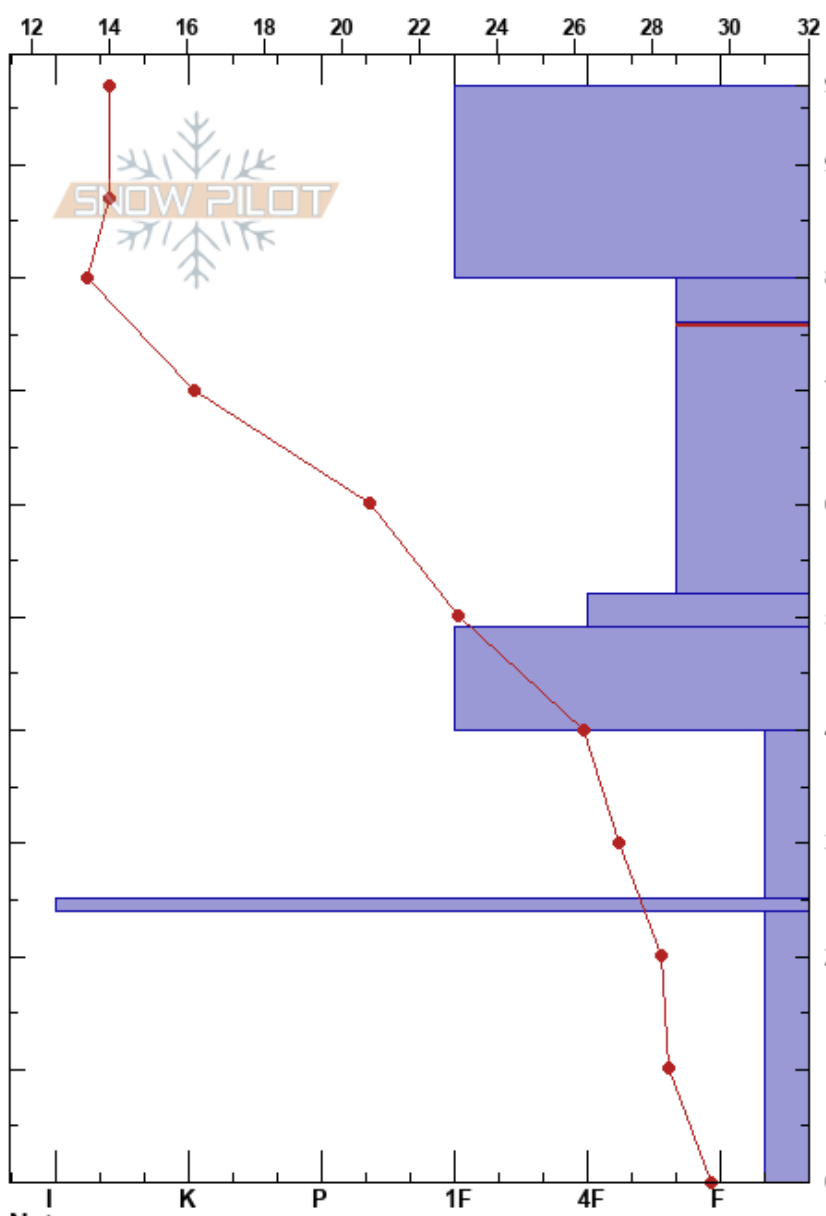

Mavericks  
Teton Range  
WY  
Elevation: 9905 ft  
Aspect: SE

Michelle Altizer  
01/19/2021 - 12:25pm  
Co-ord: 43.68750N, -110.79722W  
Slope Angle: 29°  
Wind Loading:

Stability:  
Air Temperature: 21.2°F  
Sky Cover: CLR  
Precipitation: NO  
Wind: Calm

HS:97  
PF:15  
PS:5  
76-52cm:Problematic layer

Specifics: Recent avalanche activity on similar slopes; We skied slope

Form	Crystal Size	Moisture	$\rho$ kg/m <sup>3</sup>	Stability tests & Layer comments
•	1			
•	0.5			
☐	1			← ECTN22 @76cm ← CT11, SC @76cm
⊖	1			← CT12, SC @55cm
⊖	2			
☐	2			← ECTP27 @44cm
☐	2.5			
⊖⊖				
☐	2			