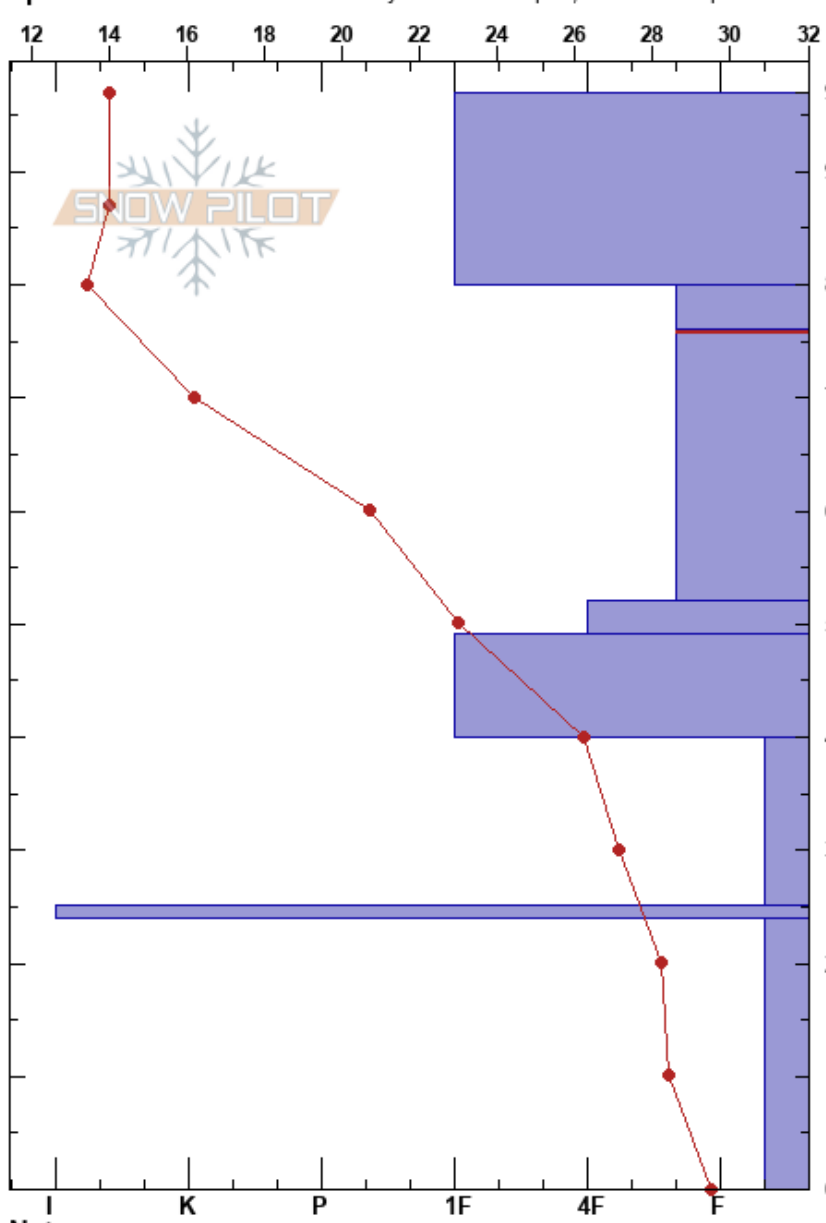

Mavericks
Teton Range
WY
Elevation: 9905 ft
Aspect: SE

Michelle Altizer
01/19/2021 - 12:25pm
Co-ord: 43.68750N, -110.79722W
Slope Angle: 29°
Wind Loading:

Stability:
Air Temperature: 21.2°F
Sky Cover: CLR
Precipitation: NO
Wind: Calm

HS:97
PF:15
PS:5
76-52cm:Problematic layer

Specifics: Recent avalanche activity on similar slopes; We skied slope

Form	Crystal Size	Moisture	ρ kg/m ³	Stability tests & Layer comments
•	1			
•	0.5			
☐	1			← ECTN22 @76cm ← CT11, SC @76cm
⊖	1			← CT12, SC @55cm
⊖	2			
☐	2			← ECTP27 @44cm
☐	2.5			
⊖⊖				
☐	2			