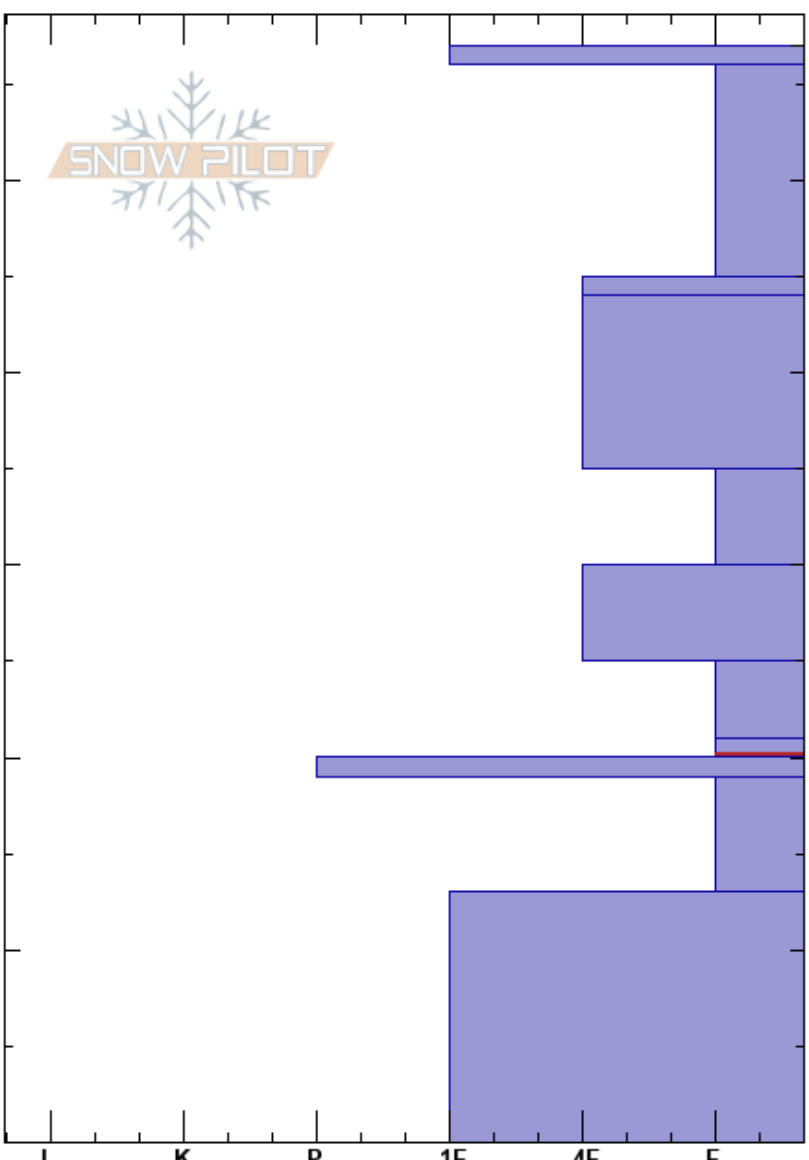

Croy Canyon 6250 NW
 Smoky
 ID
 Elevation: 5764 ft
 Aspect: 320°
 Specifics: We skied slope

Scott Savage
 01/19/2021 - 3:00pm
 Co-ord: 43.48483N, -114.33866W
 Slope Angle: 27°
 Wind Loading: previous

Stability: **HS:57**
 Air Temperature:
 Sky Cover: FEW
 Precipitation: NO
 Wind: Light Breeze

Layer Notes:
 56-45cm: some small SH at top
 45-44cm: Degrading crust
 21-20cm: 1cm+ upright
 21-20cm: Problematic layer
 19-13cm: Perc columns

Crystal Form	Crystal Size	Moisture	ρ kg/m ³	Stability tests & Layer comments
■				← ECTN1 @55cm
□				56-45cm: some small SH at top
□ (■)				45-44cm: Degrading crust
□				
□	2			
		2		
		3		
∇				← ECTN13 @20cm Above crust
■				← PST18/100 (SF) @20cm SH above crust
(■)	3			21-20cm: 1cm+ upright 19-13cm: Perc columns
○ (□)				