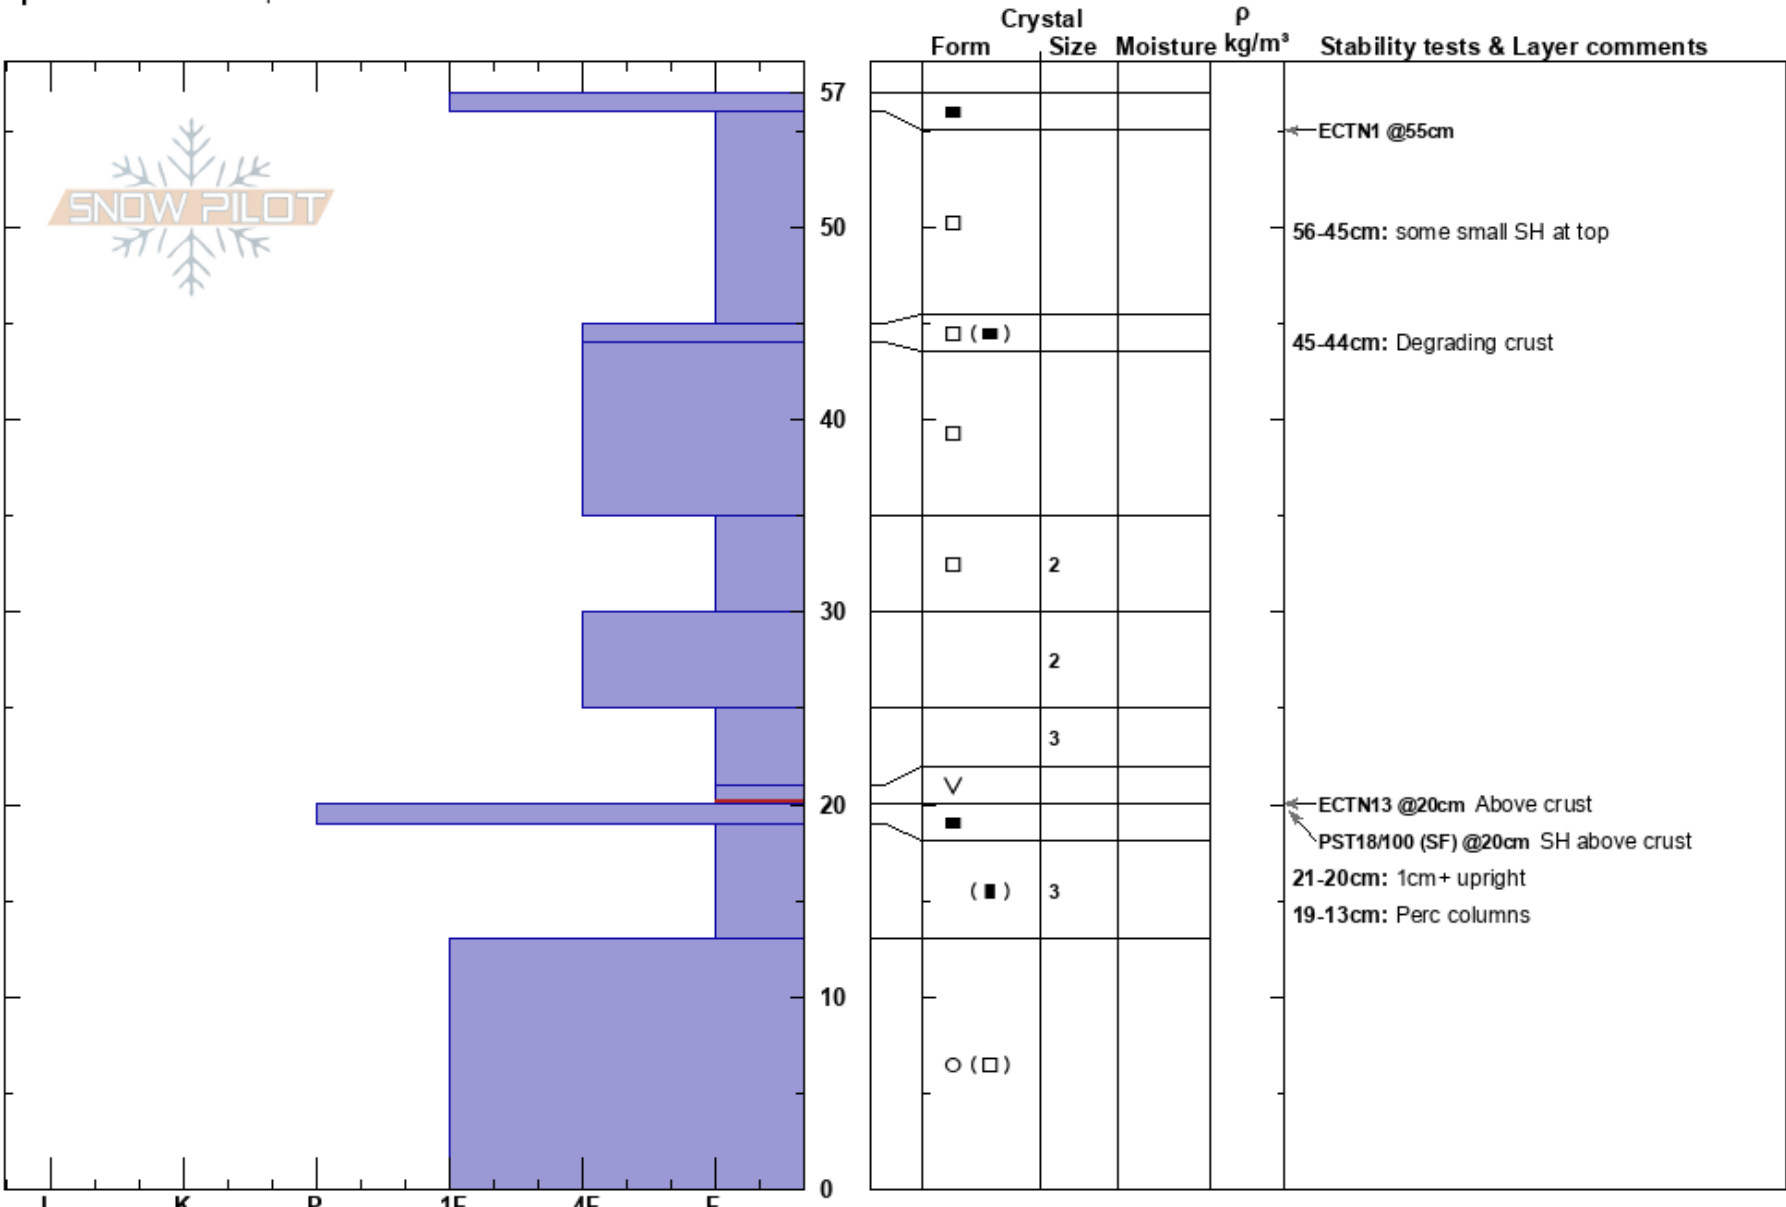

Croy Canyon 6250 NW
 Smoky
 ID
Elevation: 5764 ft
Aspect: 320°
Specifics: We skied slope

Scott Savage
 01/19/2021 - 3:00pm
Co-ord: 43.48483N, -114.33866W
Slope Angle: 27°
Wind Loading: previous

Stability:
Air Temperature:
Sky Cover: FEW
Precipitation: NO
Wind: Light Breeze

HS:57
Layer Notes:
 56-45cm: some small SH at top
 45-44cm: Degrading crust
 21-20cm: 1cm+ upright
 21-20cm: Problematic layer
 19-13cm: Perc columns

Notes: