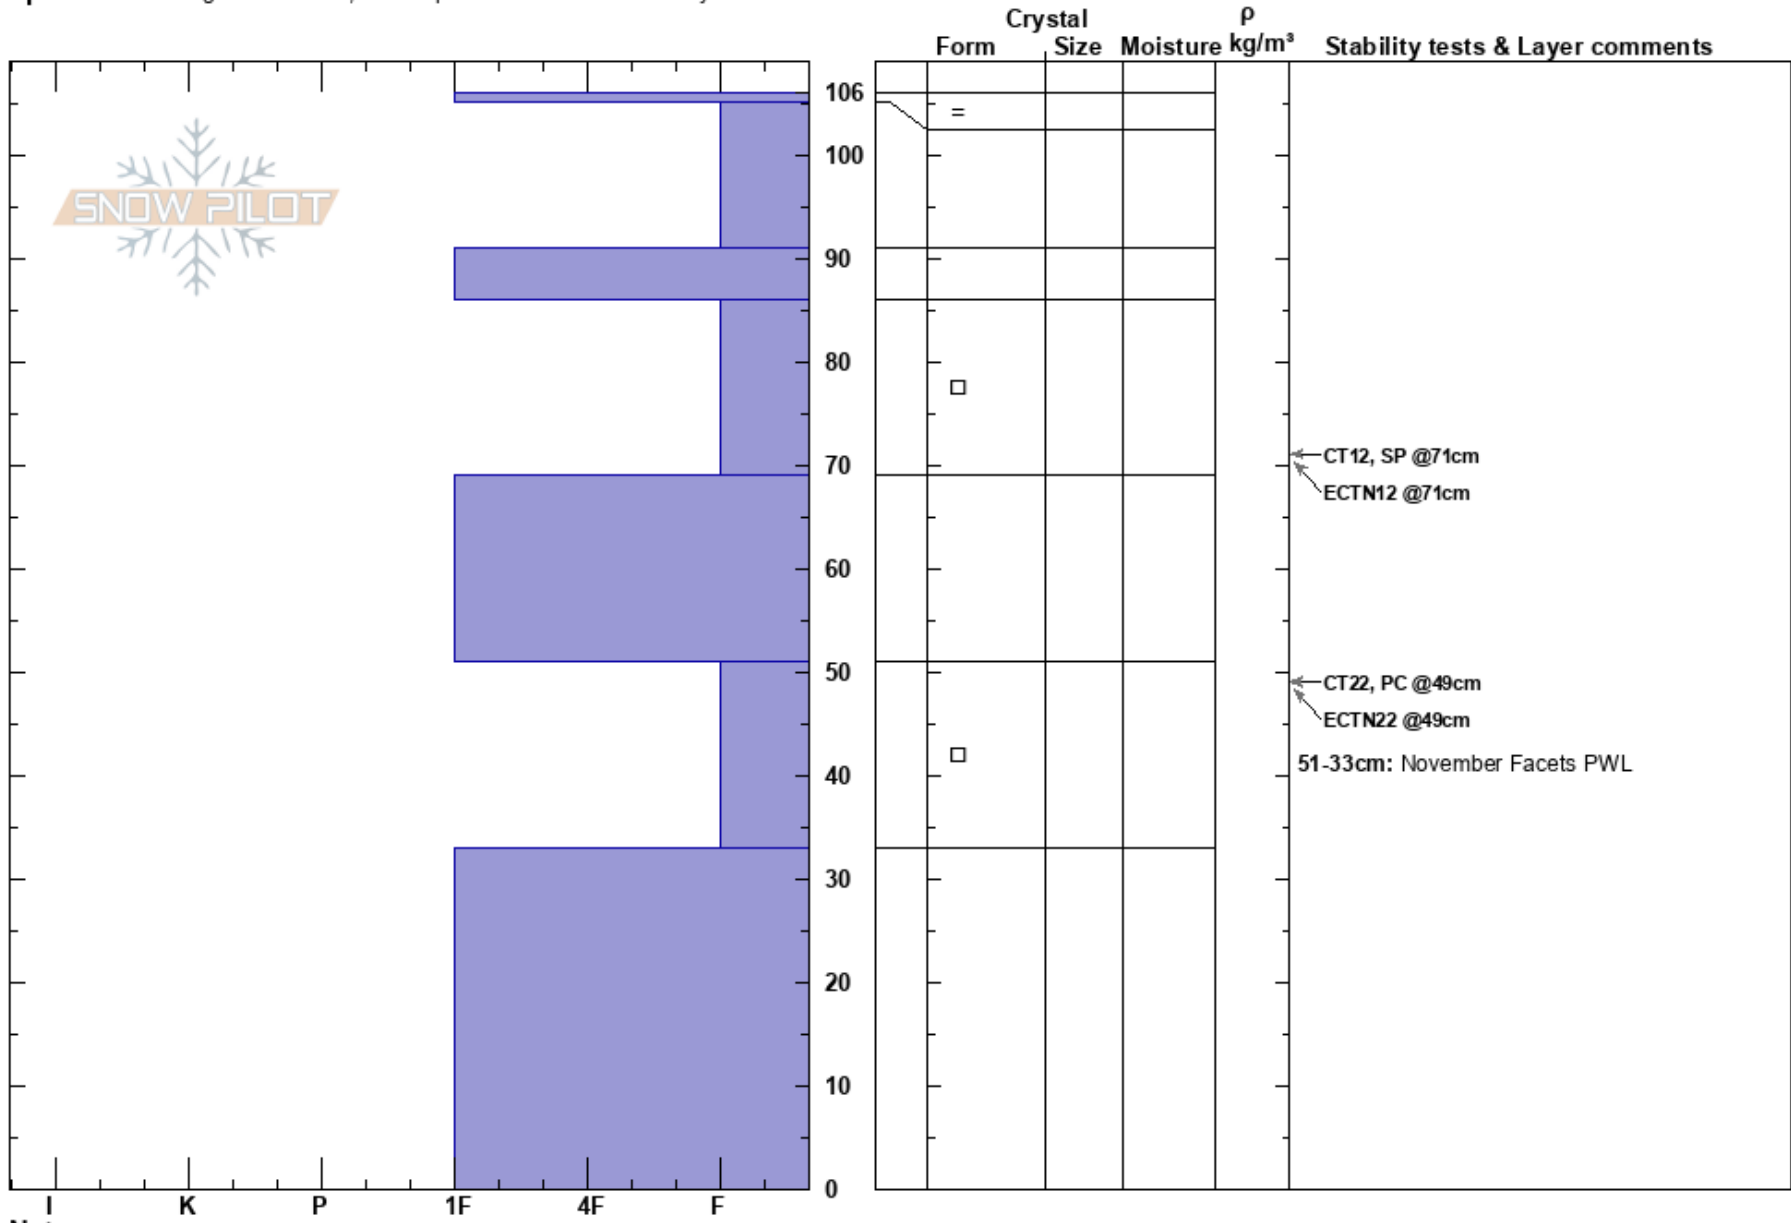

Surprise
 Northern Wasatch
 UT
 Elevation: 7572 ft
 Aspect: NE
 Specifics: Pit dug in a Ski Area; Pit is representative of backcountry

Michael Erickson
 01/19/2021 - 2:00pm
 Co-ord: 41.19472N, -111.87583W
 Slope Angle: 32°
 Wind Loading:

Stability:
 Air Temperature:
 Sky Cover:
 Precipitation:
 Wind:

HS:106
 PF:40
 PS: 10
 Layer Notes:
 51-33cm: November Facets PWL
 51-33cm: Problematic layer

Notes: