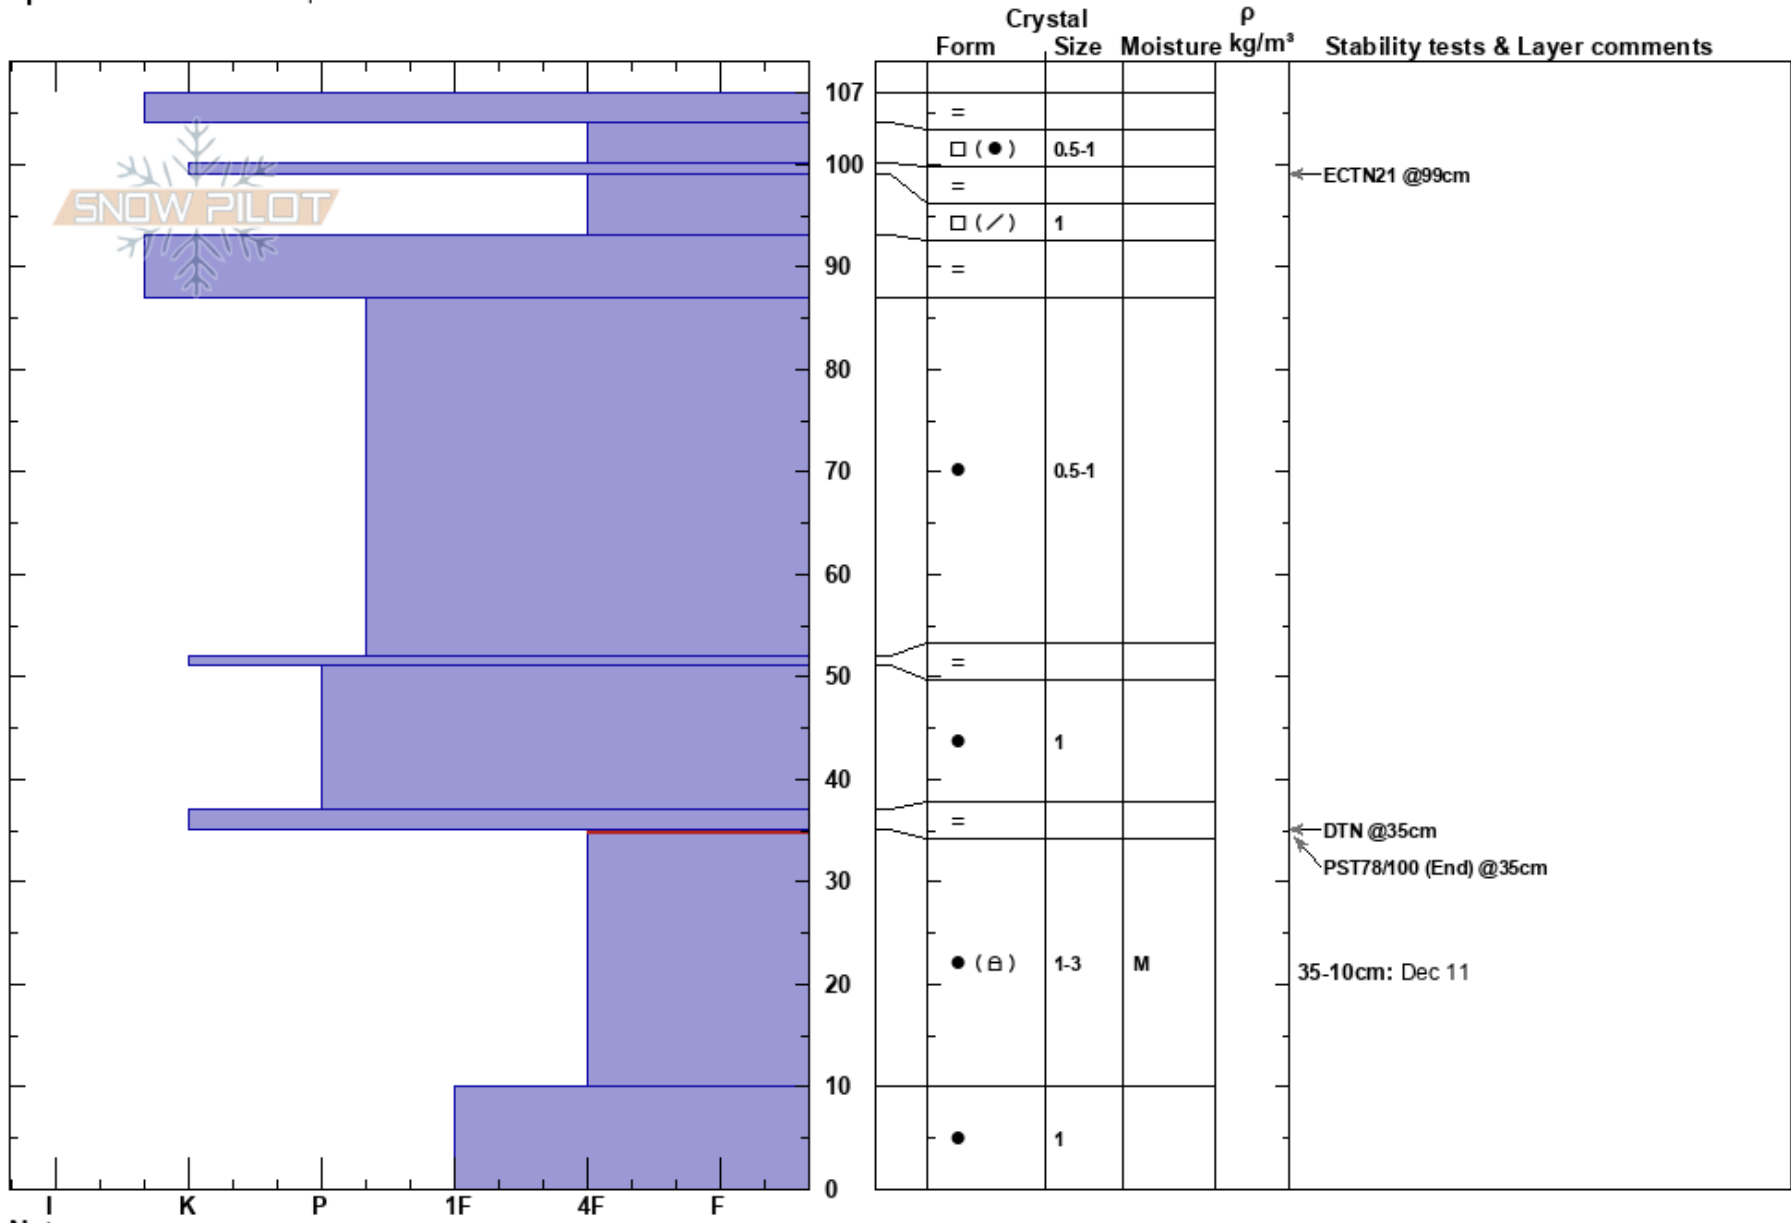

Castle Pass
 Central Sierra
 CA
 Elevation: 7860 ft
 Aspect: 280°
 Specifics: Ski tracks on slope

Brandon Schwartz
 01/19/2021 - 10:45am
 Co-ord: 39.35828N, -120.36592W
 Slope Angle: 22°
 Wind Loading: no

Stability: Very Good
 Air Temperature:
 Sky Cover: FEW
 Precipitation: NO
 Wind: NE Gale Force

HS:107
 PF:1
 PS:1
 35-10cm: Dec 11
 35-10cm: Problematic layer

Notes: Pit dug in near treeline terrain.