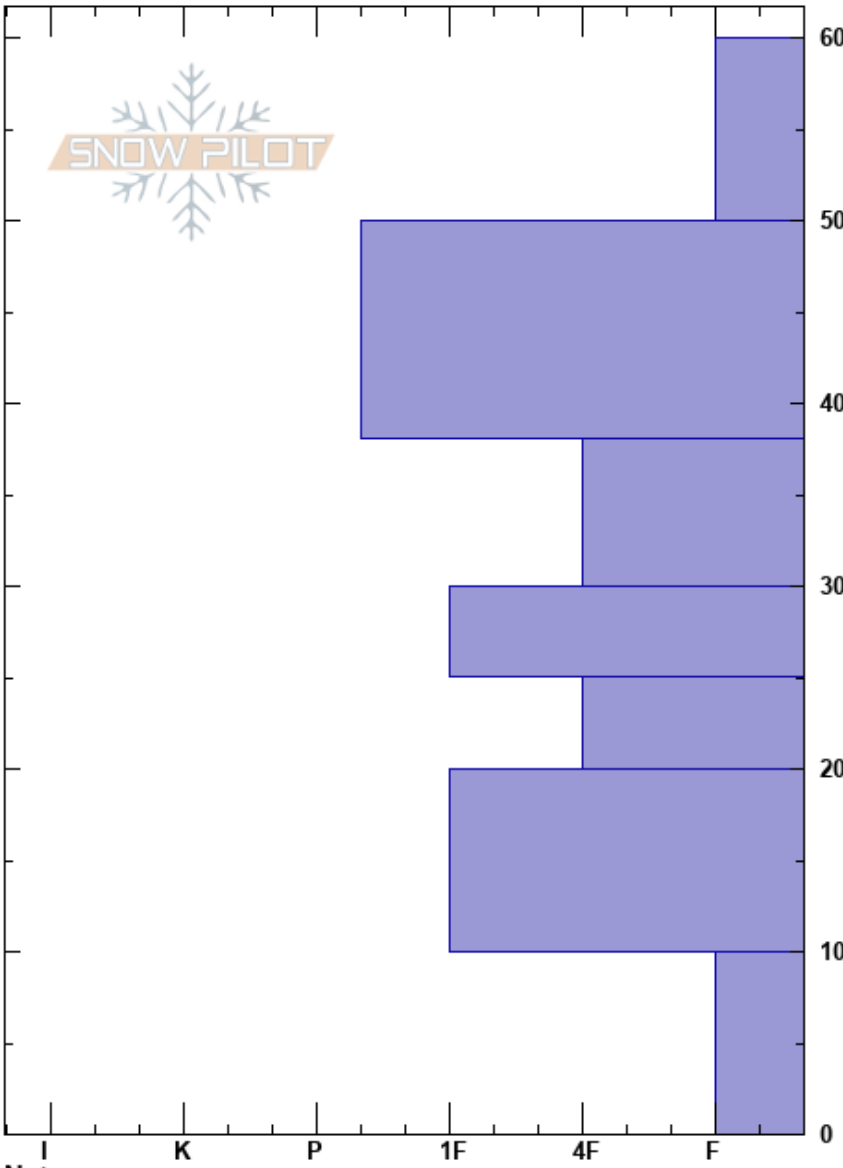

Low Lizard Head  
 Vail/Summit County  
 CO  
 Elevation: 11900 ft  
 Aspect: E  
 Specifics: Pit dug in a Ski Area

Devin Toll  
 01/19/2021 - 9:30am  
 Co-ord:  
 Slope Angle: 35°  
 Wind Loading: previous

Stability:  
 Air Temperature: 11°F  
 Sky Cover: CLR  
 Precipitation: NO  
 Wind: W Calm

Layer Notes:

HS:60  
 PF:10  
 PS:10

Crystal Form	Crystal Size	Moisture	$\rho$ kg/m <sup>3</sup>	Stability tests & Layer comments
+				
/				
(Ø)				
⊙(□)				
□	1.5			← ECTP5 @25cm ← ECTP9 @25cm
⊕				
^				