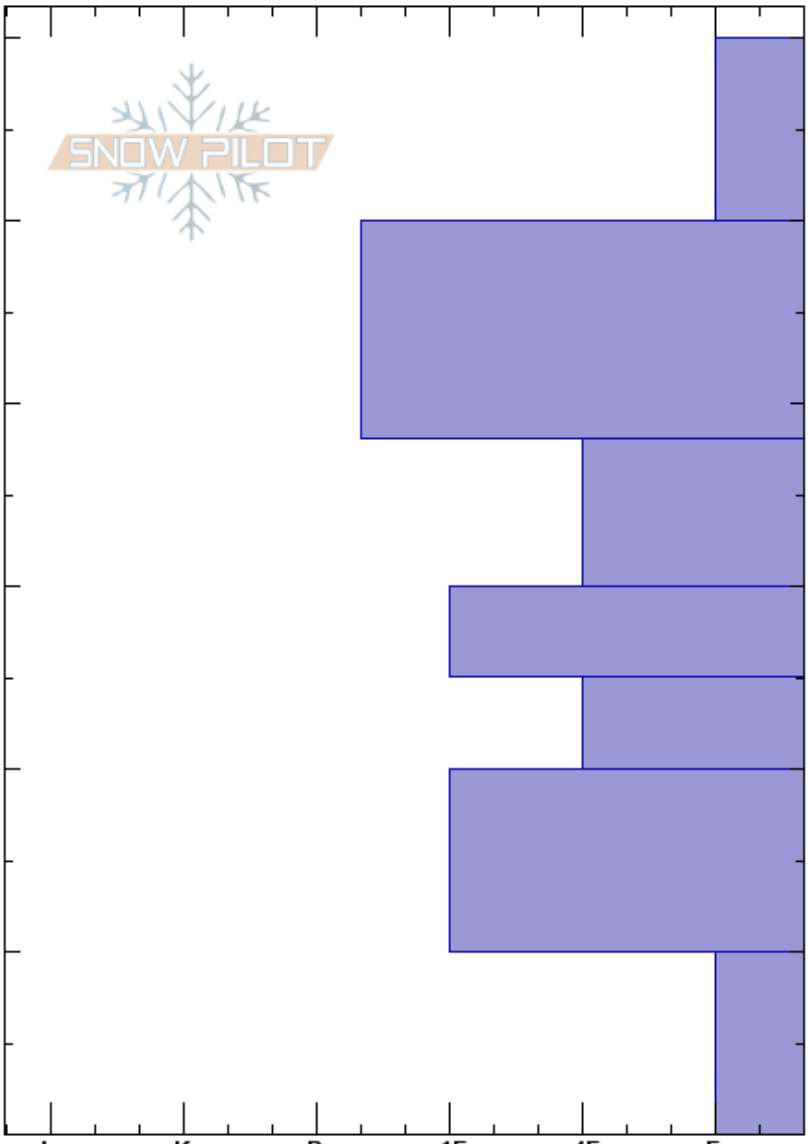

Low Lizard Head
 Vail/Summit County
 CO
 Elevation: 11900 ft
 Aspect: E
 Specifics: Pit dug in a Ski Area

Devin Toll
 01/19/2021 - 9:30am
 Co-ord:
 Slope Angle: 35°
 Wind Loading: previous

Stability: **HS:60**
 Air Temperature: 11°F **PF:10**
 Sky Cover: CLR **PS:10**
 Precipitation: NO
 Wind: W Calm

Layer Notes:

Depth (cm)	Crystal		Moisture	ρ kg/m ³	Stability tests & Layer comments
	Form	Size			
60 - 50	+				
50 - 40	/				
40 - 30	(Ø)				
30 - 20	⊙(□)				
20 - 10	□	1.5			← ECTP5 @25cm ← ECTP9 @25cm
10 - 0	⊕				
0	^				