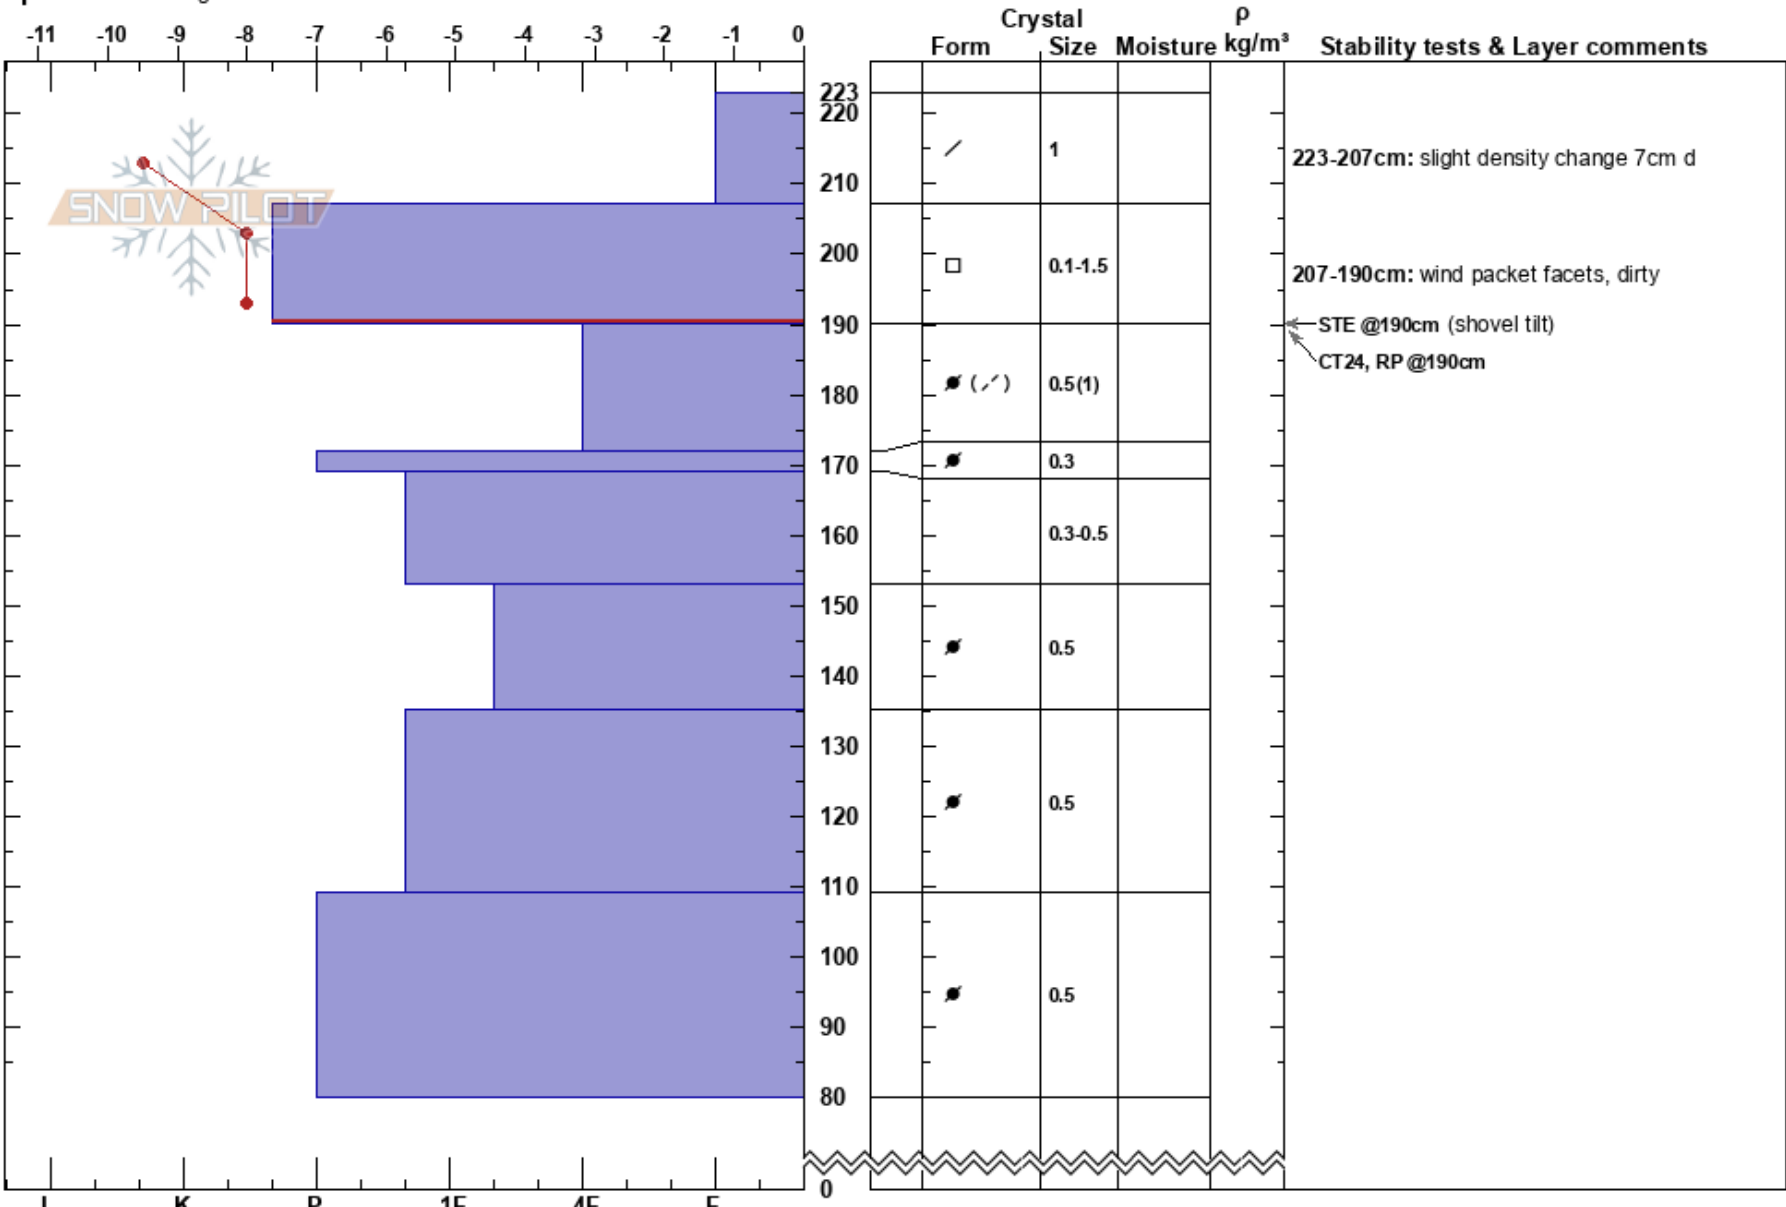

Upper Wayout
 Tenmile Range
 CO
Elevation: 11800 ft
Aspect: SE
Specifics: Pit dug in a Ski Area

Sam Simonds
 01/19/2021 - 10:00am
Co-ord:
Slope Angle: 36°
Wind Loading:

Stability:
Air Temperature:
Sky Cover:
Precipitation:
Wind:

HS:223
Layer Notes:
 223-207cm: slight density change 7cm d
 207-190cm: wind packet facets, dirty
 207-190cm: Problematic layer

Notes: