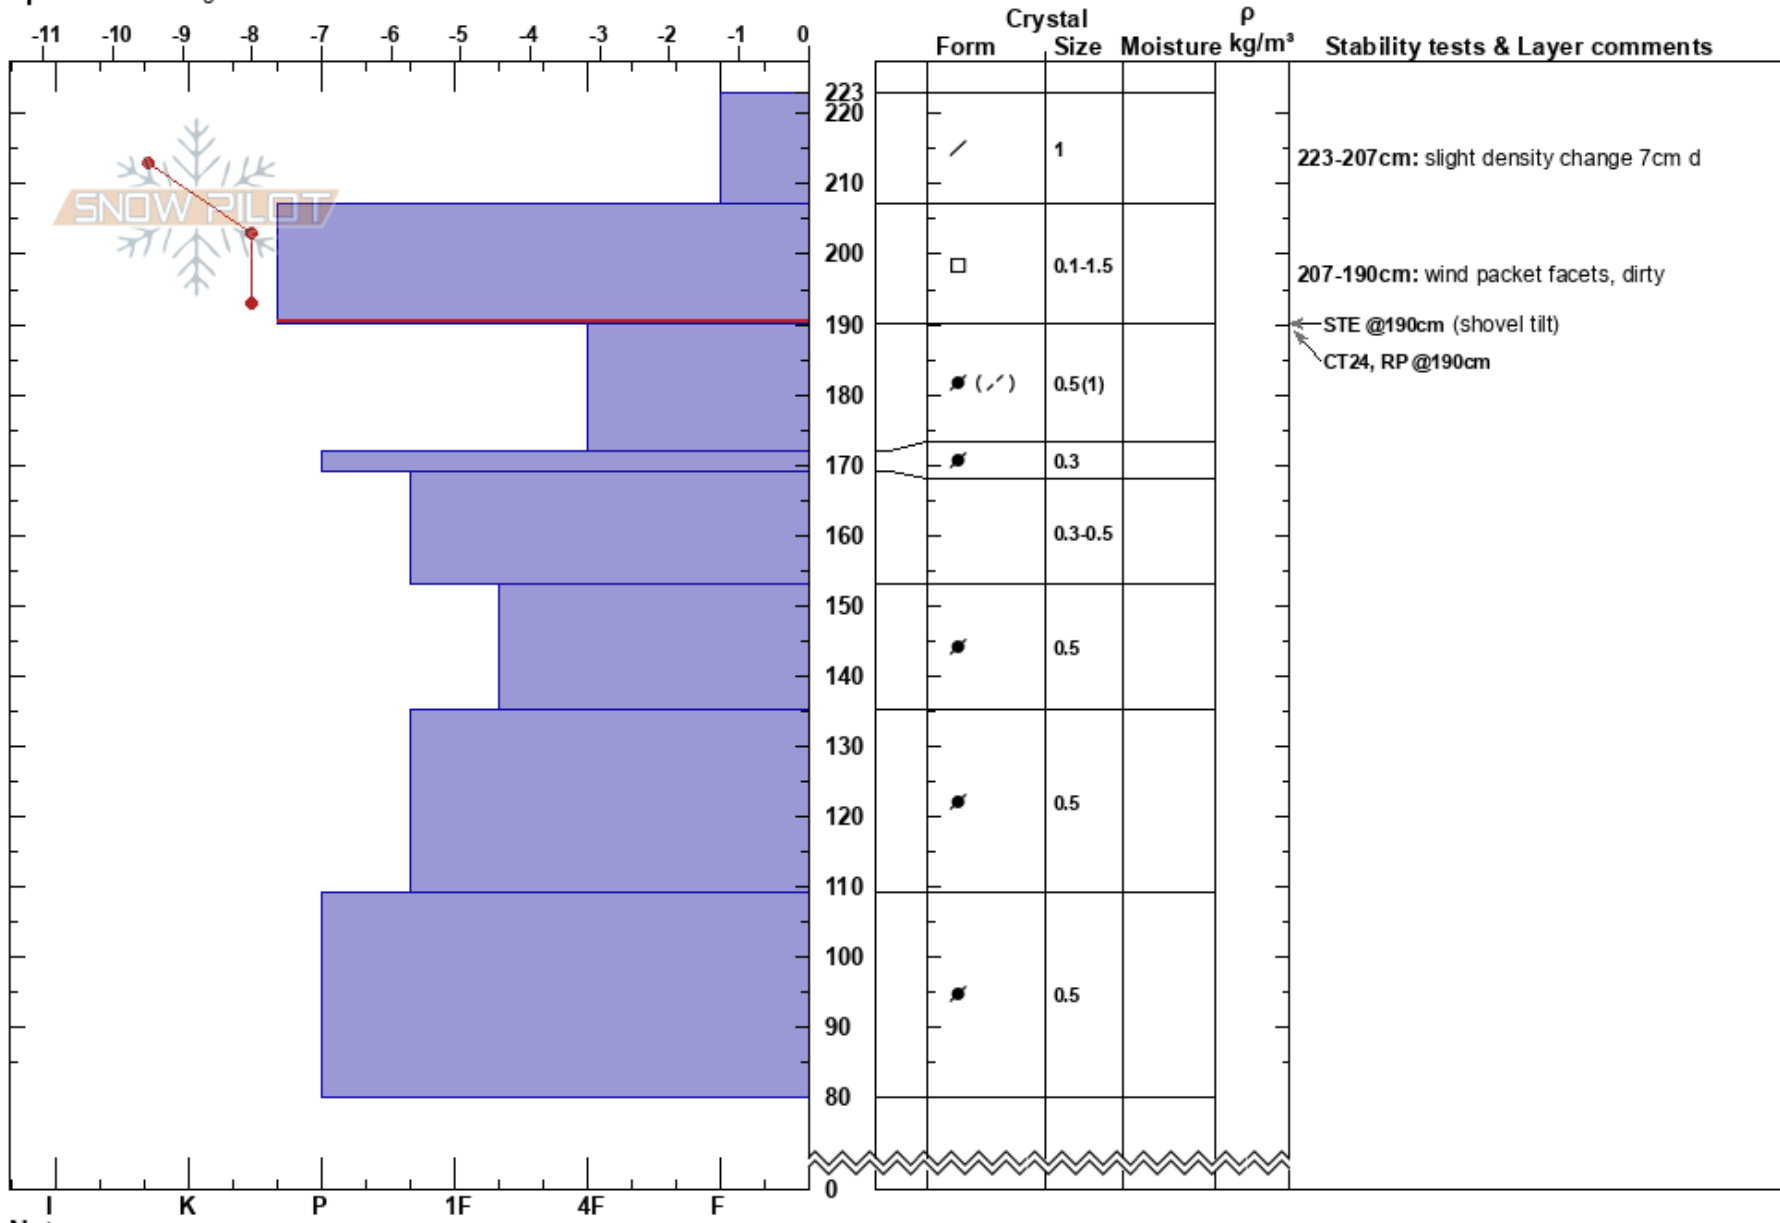

Upper Wayout
 Tenmile Range
 CO
Elevation: 11800 ft
Aspect: SE
Specifics: Pit dug in a Ski Area

Sam Simonds
 01/19/2021 - 10:00am
Co-ord:
Slope Angle: 36°
Wind Loading:

Stability:
Air Temperature:
Sky Cover:
Precipitation:
Wind:

HS:223
Layer Notes:
 223-207cm: slight density change 7cm d
 207-190cm: wind packet facets, dirty
 207-190cm: Problematic layer

Notes: