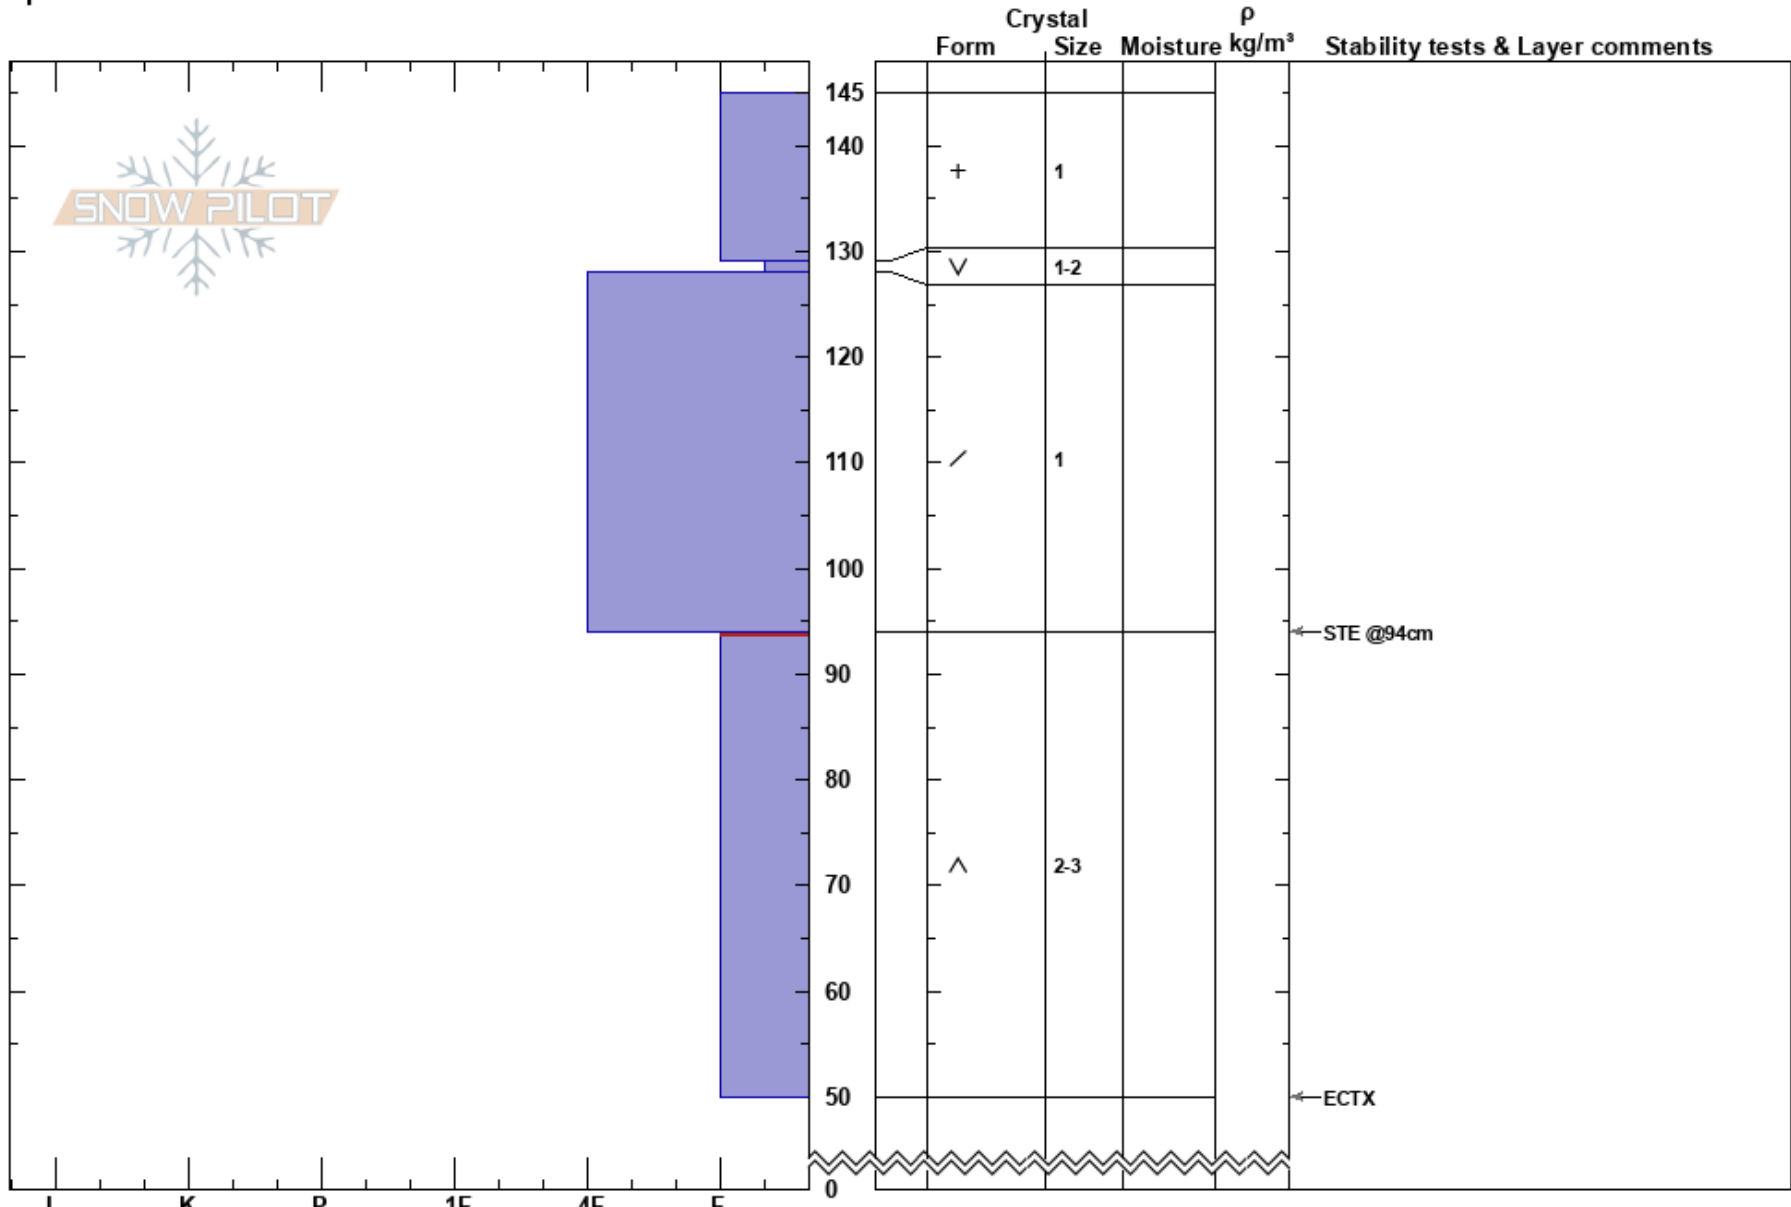

Sheep Creek
 Cooke City
 MT
 Elevation: 8537 ft
 Aspect: 65°
 Specifics:

Nick Roe
 01/17/2021 - 12:00pm
 Co-ord: 45.03084N, -109.96450W
 Slope Angle: 29°
 Wind Loading: no

Stability: HS:145
 Air Temperature: -5°C
 Sky Cover: OVC
 Precipitation: S1
 Wind: W Moderate
 Layer Notes: 94-50cm: Problematic layer