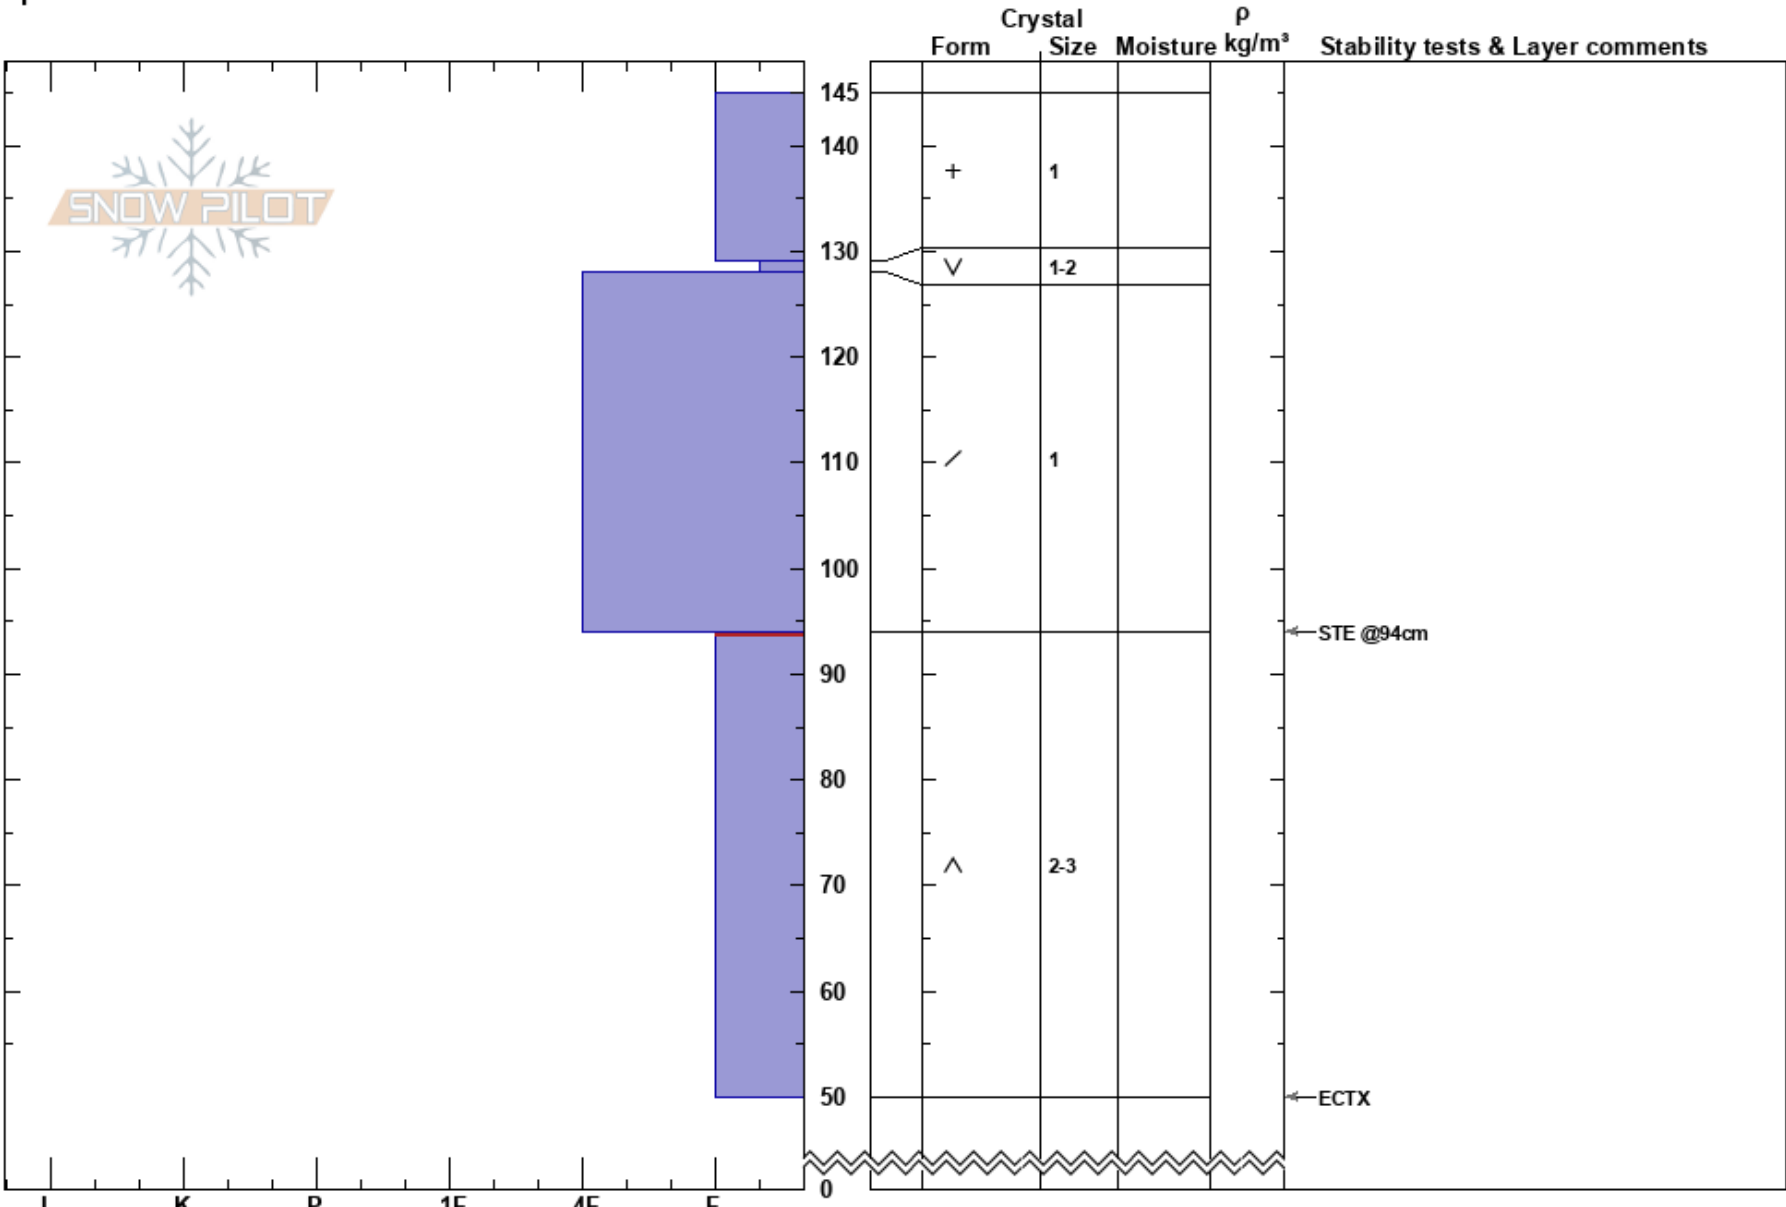

Sheep Creek  
 Cooke City  
 MT  
 Elevation: 8537 ft  
 Aspect: 65°  
 Specifics:

Nick Roe  
 01/17/2021 - 12:00pm  
 Co-ord: 45.03084N, -109.96450W  
 Slope Angle: 29°  
 Wind Loading: no

Stability:  
 Air Temperature: -5°C  
 Sky Cover: OVC  
 Precipitation: S1  
 Wind: W Moderate

HS:145  
 94-50cm:Problematic layer

Notes: