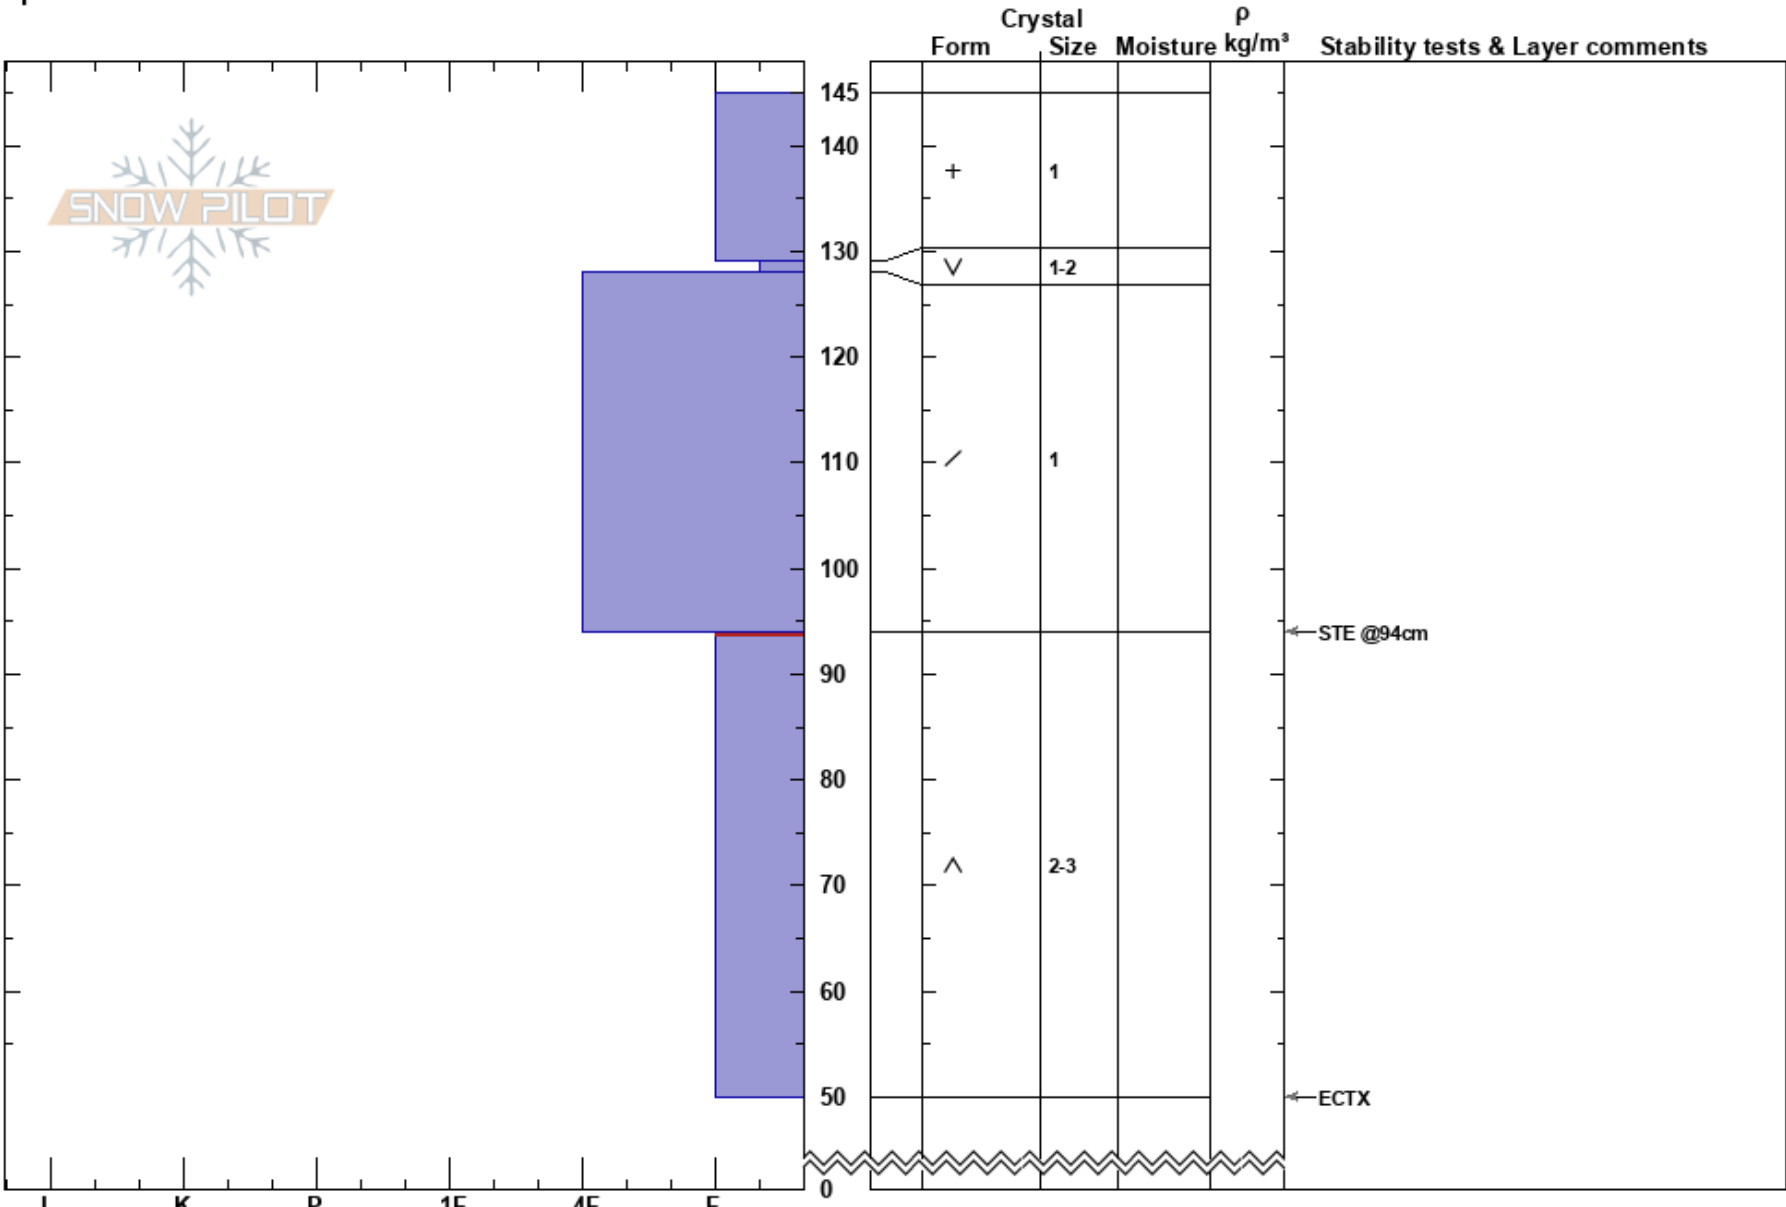

Sheep Creek  
 Cooke City  
 MT  
**Elevation:** 8537 ft  
**Aspect:** 65°  
**Specifics:**

Nick Roe  
 01/17/2021 - 12:00pm  
**Co-ord:** 45.03084N, -109.96450W  
**Slope Angle:** 29°  
**Wind Loading:** no

**Stability:** HS:145  
**Air Temperature:** -5°C  
**Sky Cover:** OVC  
**Precipitation:** S1  
**Wind:** W Moderate  
**Layer Notes:** 94-50cm: Problematic layer

Notes: