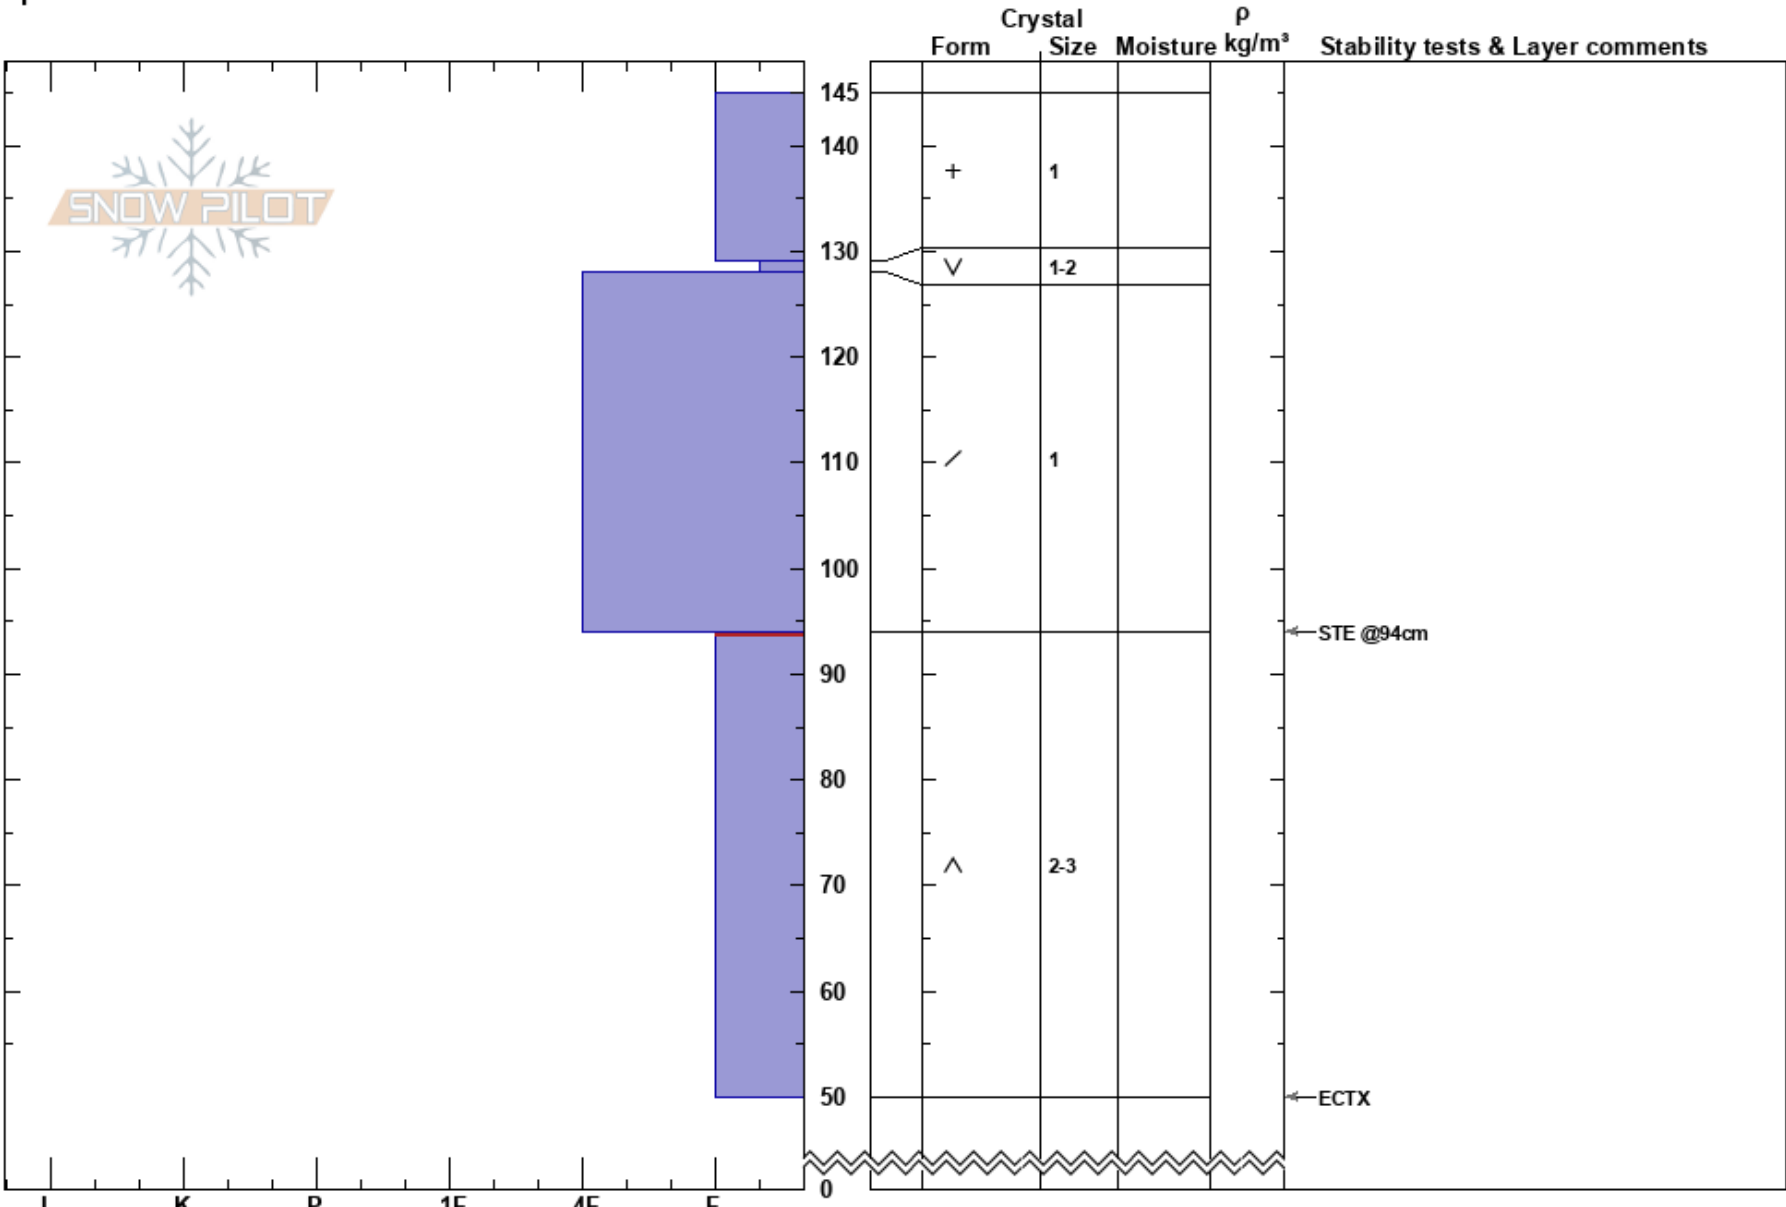

Sheep Creek
 Cooke City
 MT
 Elevation: 8537 ft
 Aspect: 65°
 Specifics:

Nick Roe
 01/17/2021 - 12:00pm
 Co-ord: 45.03084N, -109.96450W
 Slope Angle: 29°
 Wind Loading: no

Stability:
 Air Temperature: -5°C
 Sky Cover: OVC
 Precipitation: S1
 Wind: W Moderate

HS:145
 94-50cm:Problematic layer

Notes: