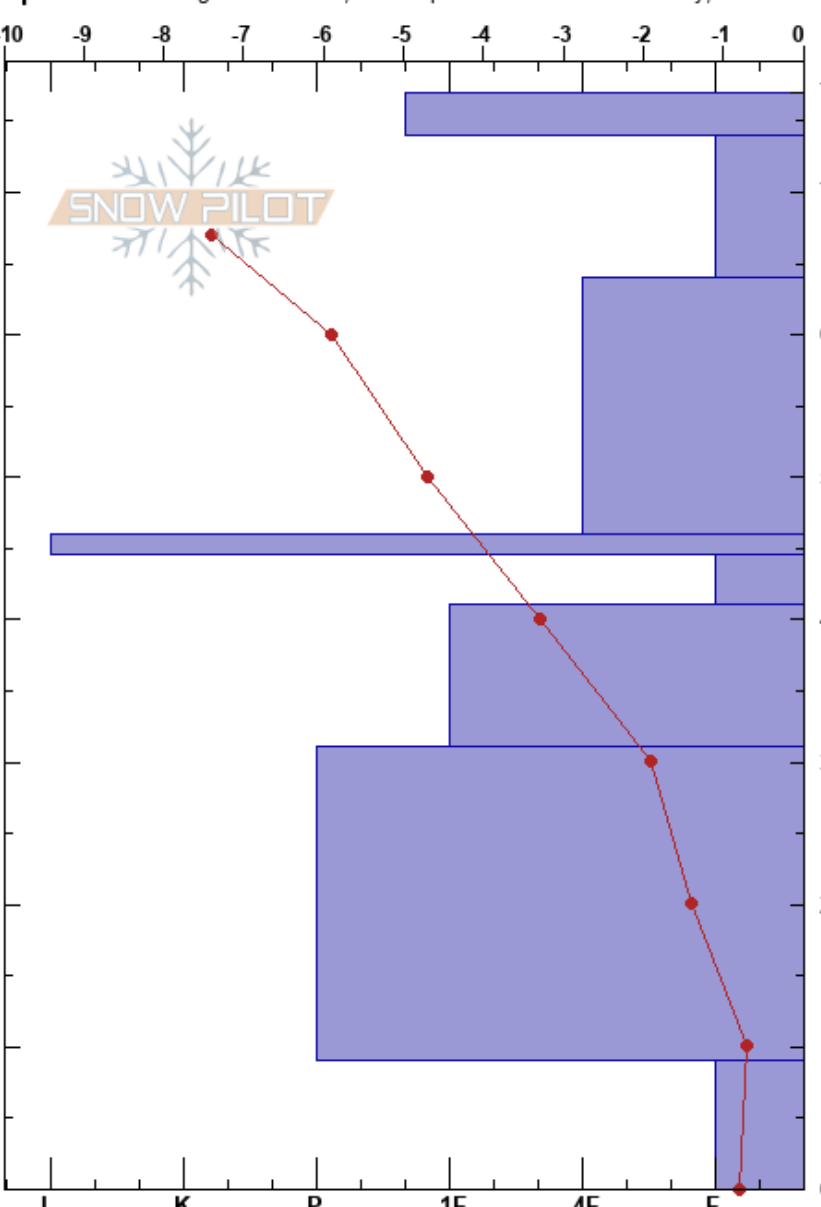

Kellostapuli

Tuomo Poukkanen

Stability: Fair

HS:77

Layer Notes:

19/01/2021 - 12:00

Air Temperature: -8.2°C

PF:32

44.5-41cm: Problematic layer

Finland

Co-ord: 67.58839N, 24.25331E

Sky Cover: CLR

Elevation: 370 m

Slope Angle: 30°

Precipitation: NO

Aspect: NE

Wind Loading: no

Wind: E Light Breeze

Specifics: Pit dug in a Ski Area; Pit is representative of backcountry; We skied slope

Form	Crystal		Moisture	$\rho$ kg/m <sup>3</sup>	Stability tests & Layer comments
	Size				
∇	3				
∇ (∇)	1(3)		D		
∇ (∇)	1(2)		D		
□	2		D		
■					
□	1.5		D		
□	1-1.5		D		
◐	1		D		
□	2		D		