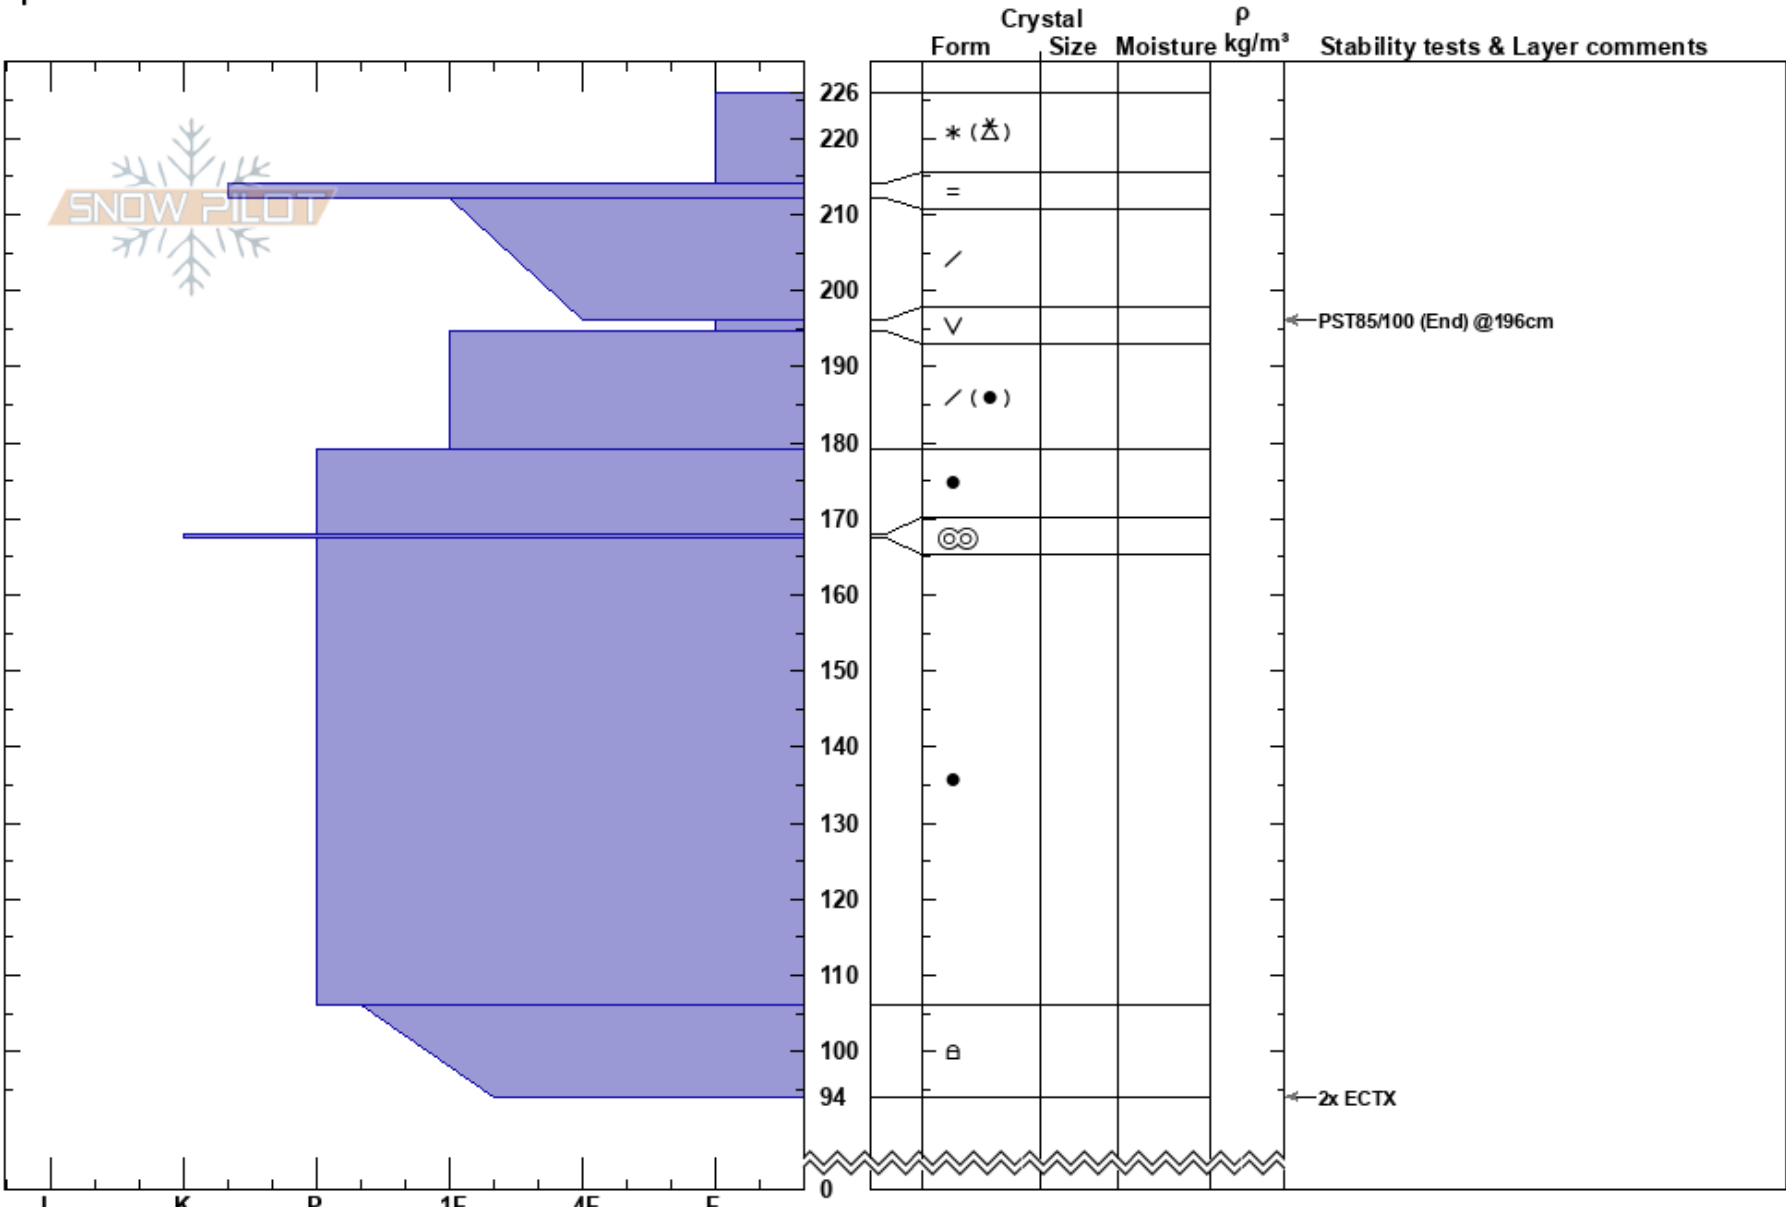

Java Mountain (6724')
 Flathead Range
 MT
 Elevation: 6724 ft
 Aspect: 40°
 Specifics:

Jackson George
 01/18/2021 - 1:43pm
 Co-ord: 12U 307579W 5343152N
 Slope Angle: 23°
 Wind Loading: no

Stability: Fair
 Air Temperature:
 Sky Cover: BKN
 Precipitation: NO
 Wind: Calm

HS:226
 Layer Notes:
 196-194.5cm:Problematic layer

Notes: