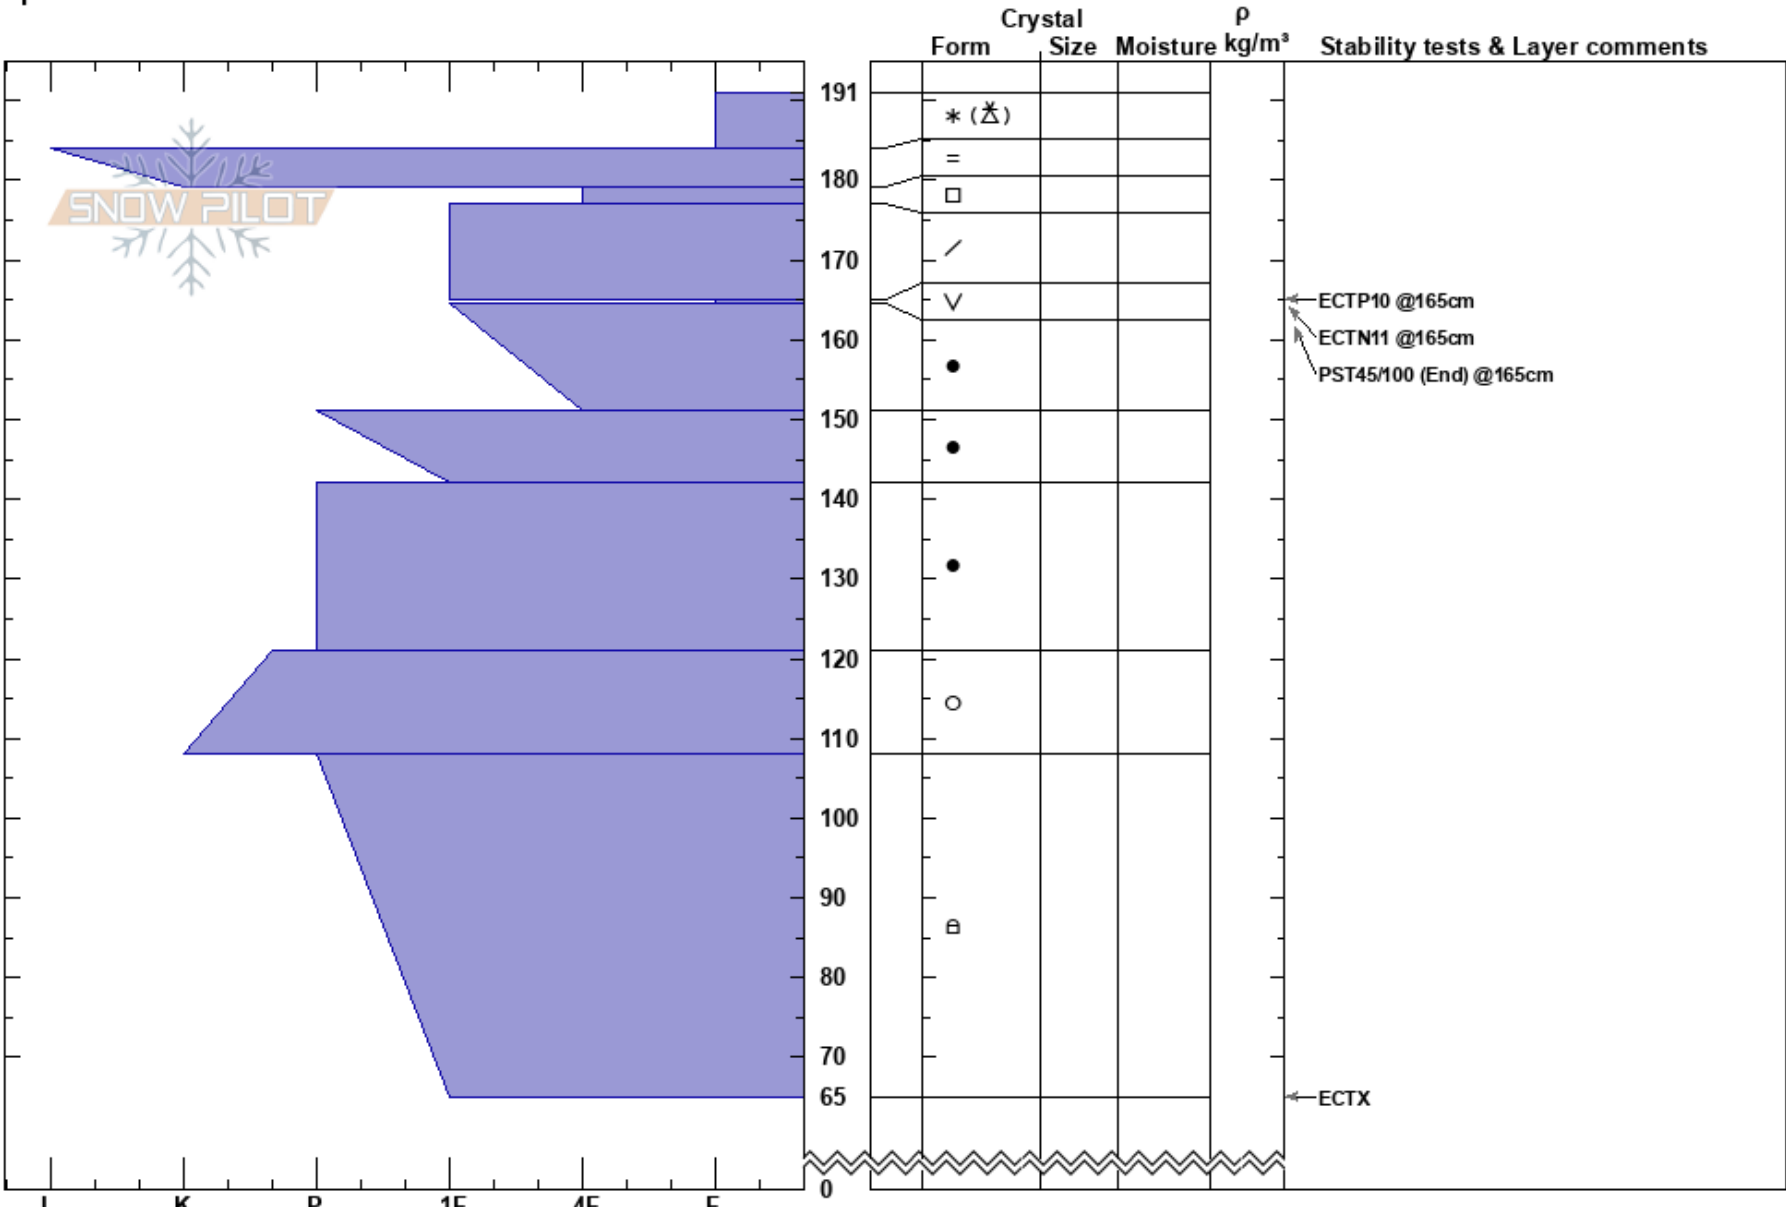

Java Mountain (6412')
 Flathead Range
 MT
 Elevation: 6412 ft
 Aspect: 25°
 Specifics:

Jackson George
 01/18/2021 - 12:30am
 Co-ord: 12U 307719W 5343952N
 Slope Angle: 23°
 Wind Loading: no

Stability: Fair
 Air Temperature:
 Sky Cover: BKN
 Precipitation: NO
 Wind: Calm

HS:191
 Layer Notes:
 165-164.5cm:Problematic layer

Notes: