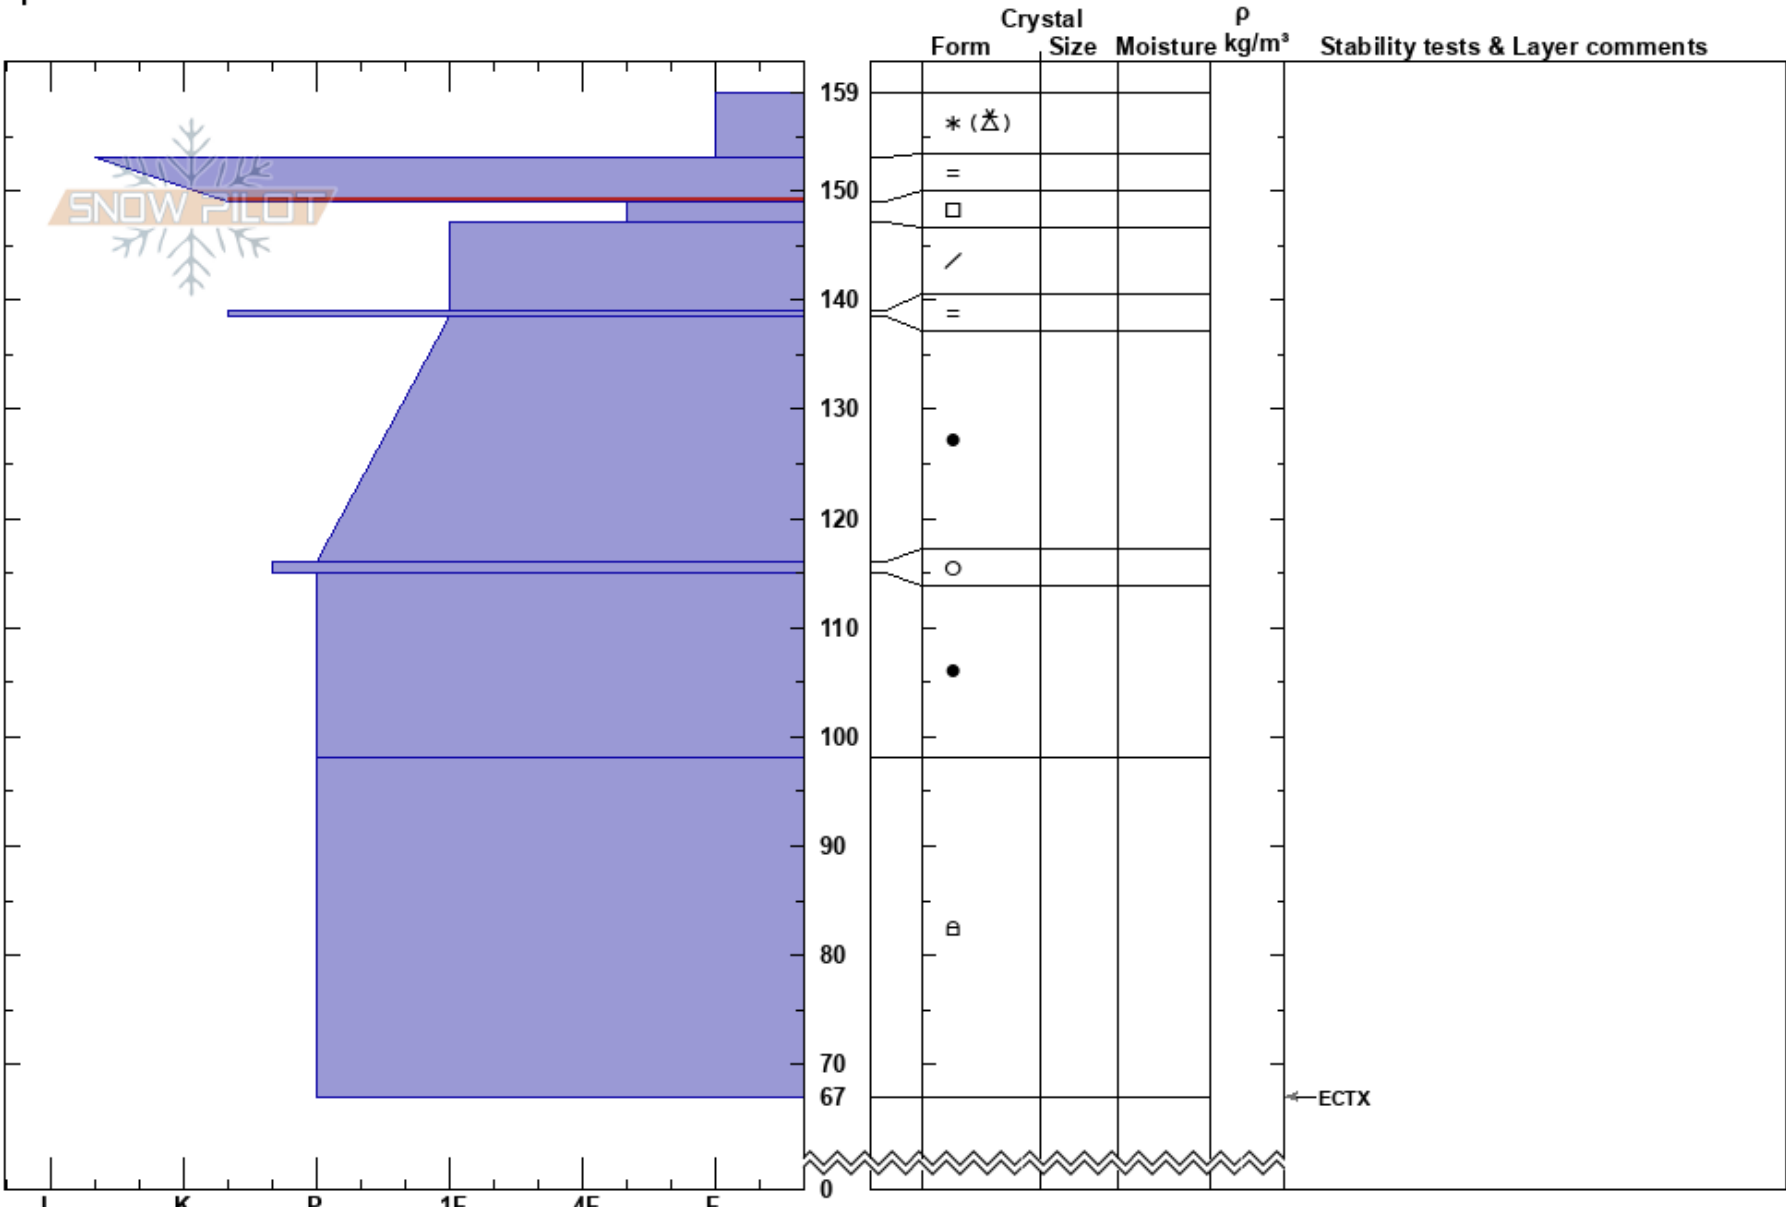

Java Mountain (6217')  
 Flathead Range  
 MT  
 Elevation: 6217 ft  
 Aspect: 5°  
 Specifics:

Jackson George  
 01/18/2021 - 11:20am  
 Co-ord: 12U 307786W 5344321N  
 Slope Angle: 18°  
 Wind Loading: no

Stability: Fair  
 Air Temperature:  
 Sky Cover: BKN  
 Precipitation: NO  
 Wind: Calm

HS:159  
 Layer Notes:  
 153-149cm:Problematic layer

Notes: