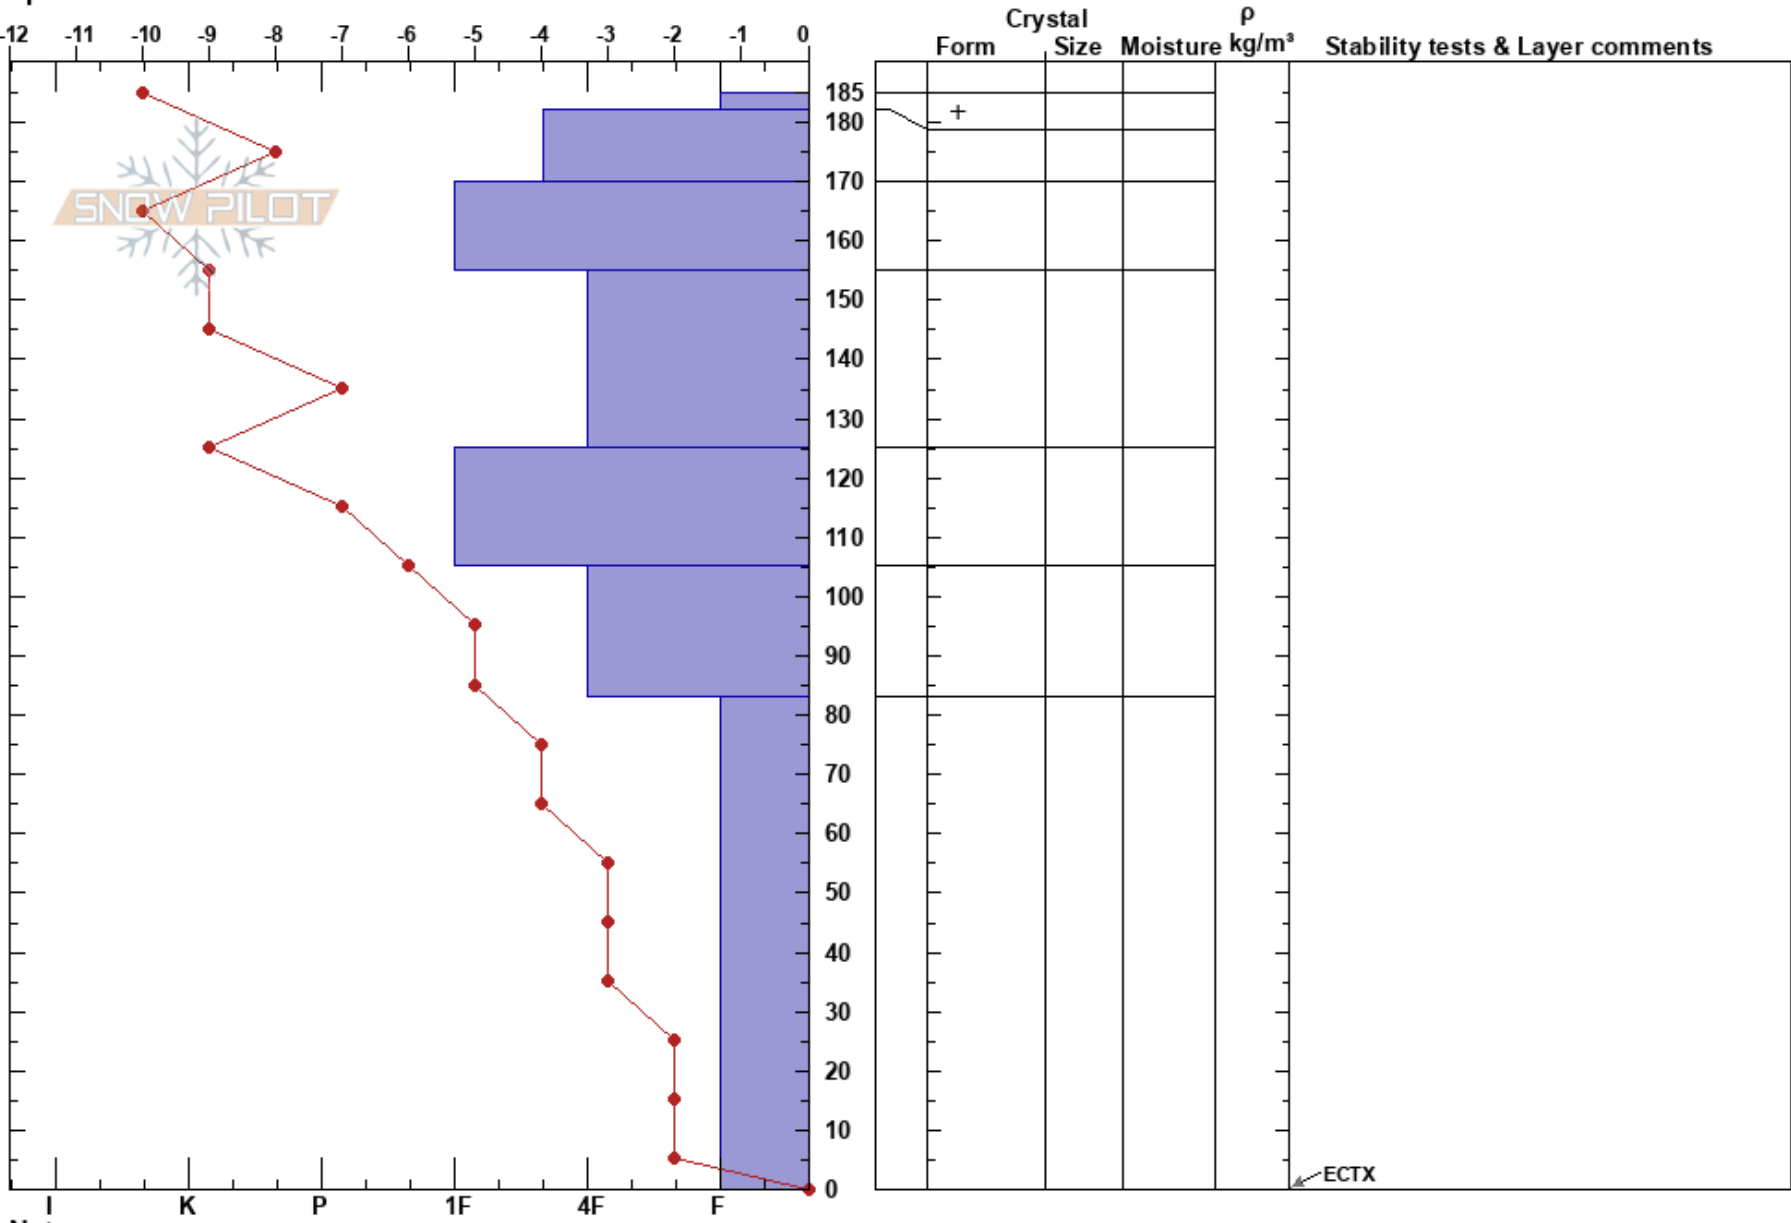

Milly Perimeter
 Central Wasatch
 UT
 Elevation: 9800 ft
 Aspect: 40°
 Specifics:

Chasen Fairfield
 01/18/2021 - 2:43pm
 Co-ord: 40.59357N, -111.60017E
 Slope Angle: 30°
 Wind Loading:

Stability:
 Air Temperature: -10°C
 Sky Cover: OVC
 Precipitation: S1
 Wind: Calm

HS:185
 Layer Notes:
 83-0cm: Problematic layer

Notes: