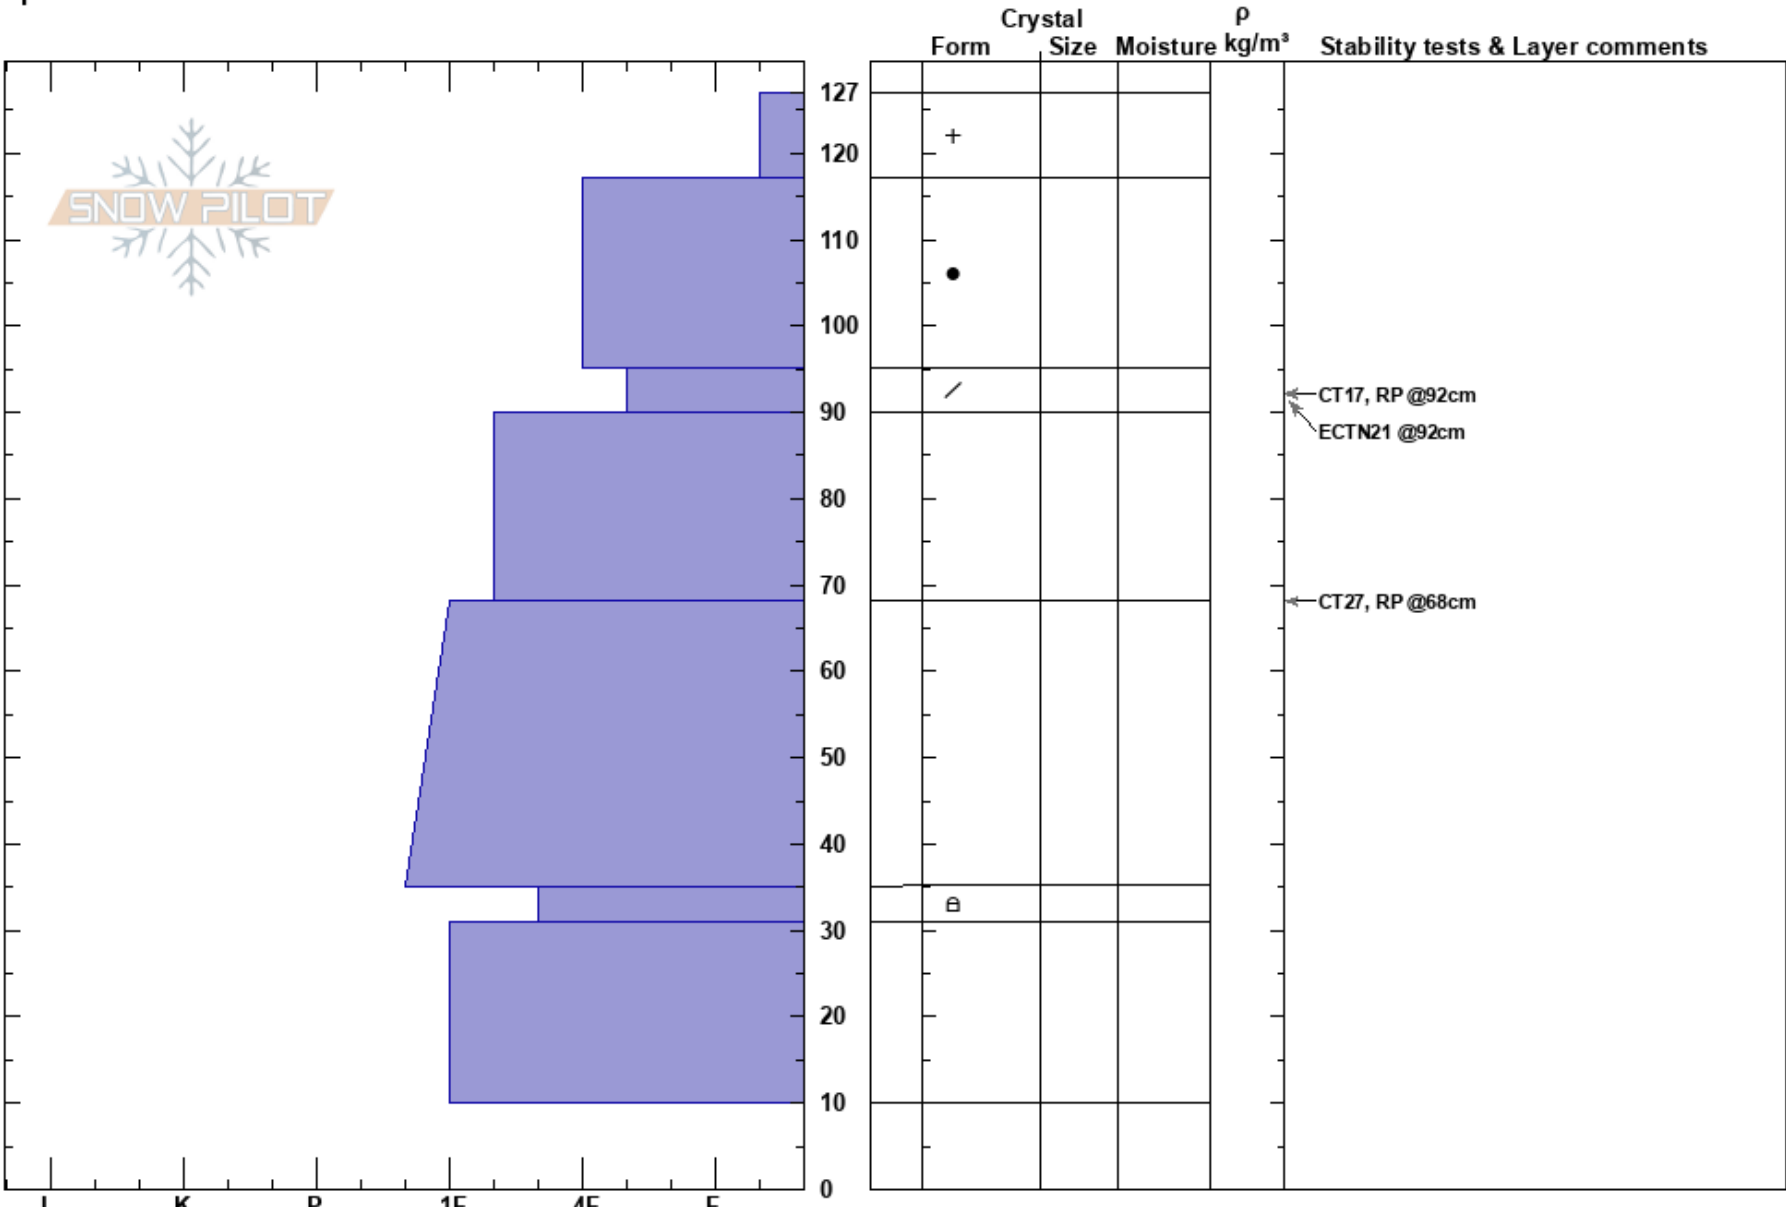

20210118LostTrailBC
 Bitterroot
 MT
 Elevation: 7520 ft
 Aspect: 22°
 Specifics:

Geoff Fast
 01/18/2021 - 1:00pm
 Co-ord: 45.70472N, -113.97276W
 Slope Angle: 35°
 Wind Loading: previous

Stability: **HS:127**
 Air Temperature: -5°C
 Sky Cover: X
 Precipitation: NO
 Wind: SW Calm
PF:60 95-90cm:Problematic layer
PS:20

Notes: In pit today on NNE slope around 7500 feet snowpack was 127cm. 500 feet up and below ridgeline snow depth was 157cm. A newer storm slab from warmer snows is sitting on less consolidated snow and reactive (though stubborn) in tests. Persistent weak layer deeper in snowpack was not reactive today for the first time in 5+ weeks.