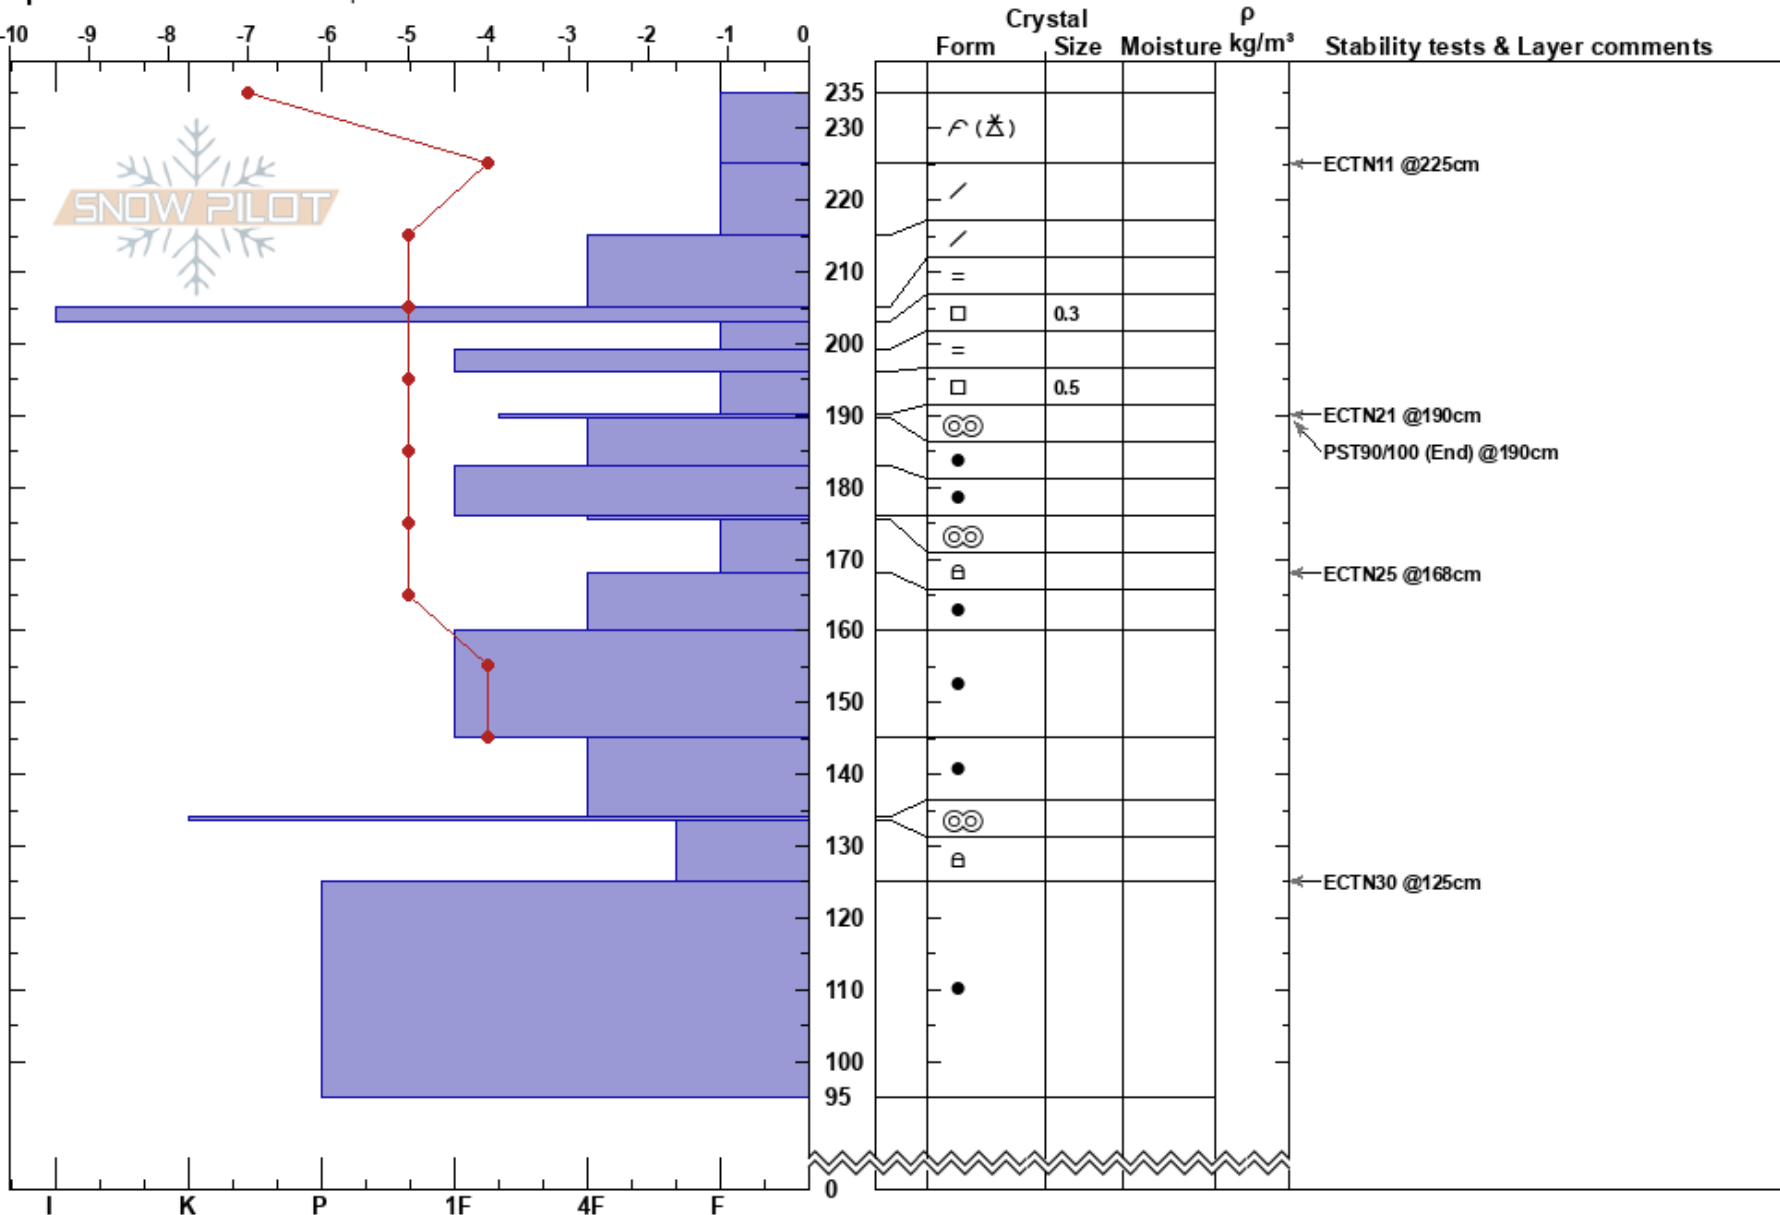

Lost Horse Headwaters  
 Bitterroot  
 MT  
 Elevation: 6770 ft  
 Aspect: 42°  
 Specifics: We snowmobiled slope

Timothy Laroche  
 01/18/2021 - 12:30pm  
 Co-ord: 46.13999N, -114.81061W  
 Slope Angle: 28°  
 Wind Loading: previous

Stability: Good  
 Air Temperature: -7.5°C  
 Sky Cover: OVC  
 Precipitation: S-1  
 Wind: W Light Breeze

HS:235

PF:40 196-190cm:Problematic layer

Layer Notes:

Notes: