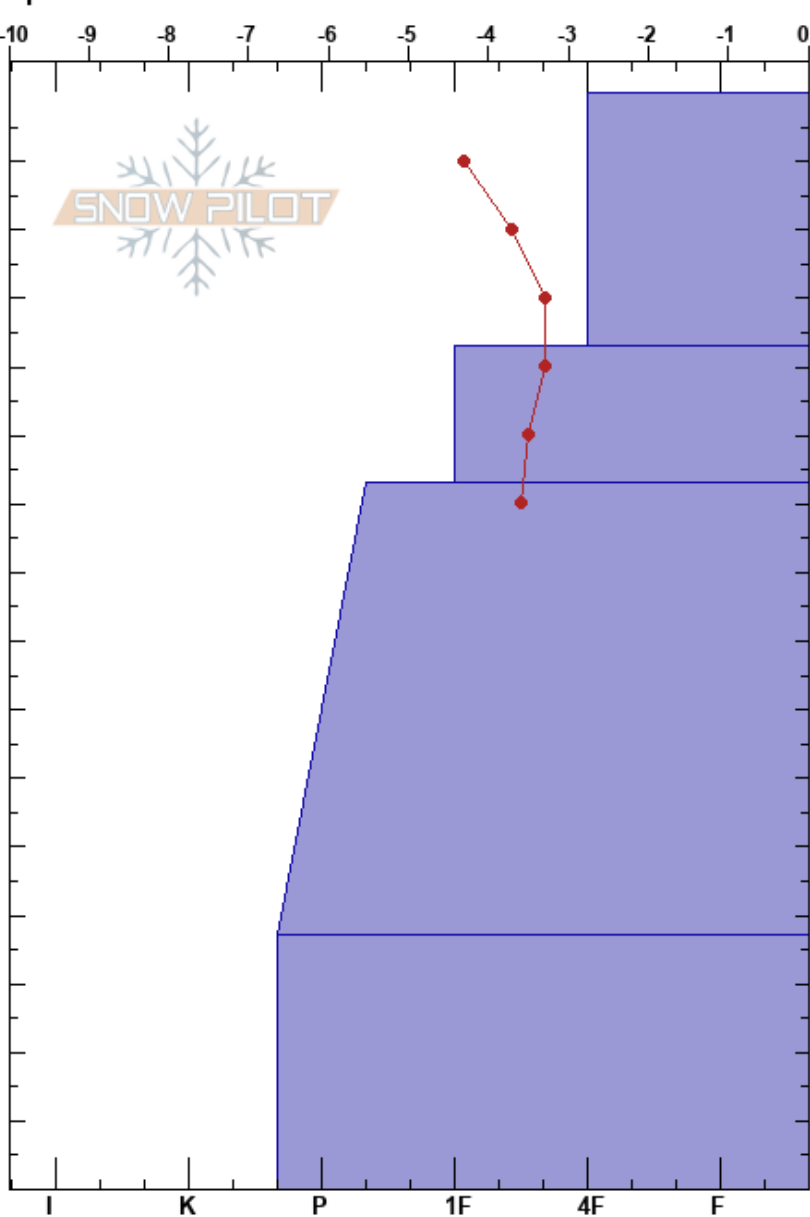

Shames Frontside  
 SHAMES MOUNTAIN  
 BC

CN Skeena/Bulkley  
 18/01/2021 - 11:00  
 Co-ord: 54.50245N, -128.95256W  
 Slope Angle: 15°  
 Wind Loading: no

Stability:  
 Air Temperature: -2.3°C PS: 15  
 Sky Cover: OVC  
 Precipitation: NO  
 Wind: S Light Breeze

Layer Notes:

Specifics:

Form	Crystal		$\rho$ kg/m <sup>3</sup>	Stability tests & Layer comments
	Size	Moisture		
/	1			
/	1-2	D		← CT12, RP @26cm ← CT15, RP @26cm
•	0.5	D		← CT20, RP @45cm ← CT21, RP @56cm
•	0.5	D		
•	0.5	D		