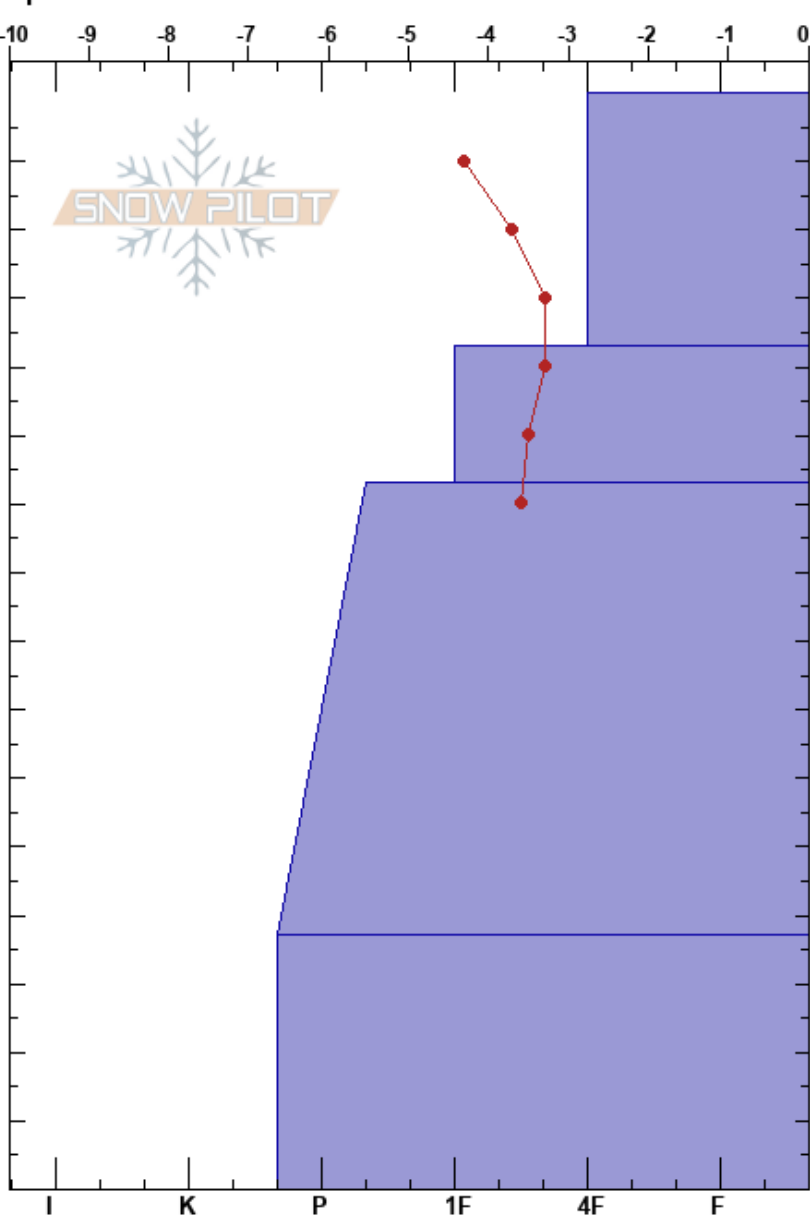

Shames Frontside  
SHAMES MOUNTAIN  
BC

CN Skeena/Bulkley  
18/01/2021 - 11:00  
Co-ord: 54.50245N, -128.95256W  
Slope Angle: 15°  
Wind Loading: no

Stability:  
Air Temperature: -2.3°C  
Sky Cover: OVC  
Precipitation: NO  
Wind: S Light Breeze

Layer Notes:

Elevation: 1340 m  
Aspect: 240°  
Specifics:

Form	Crystal		$\rho$ kg/m <sup>3</sup>	Stability tests & Layer comments
	Size	Moisture		
/	1			
/	1-2	D		← CT12, RP @26cm ← CT15, RP @26cm
•	0.5	D		← CT20, RP @45cm ← CT21, RP @56cm
•	0.5	D		
•	0.5	D		