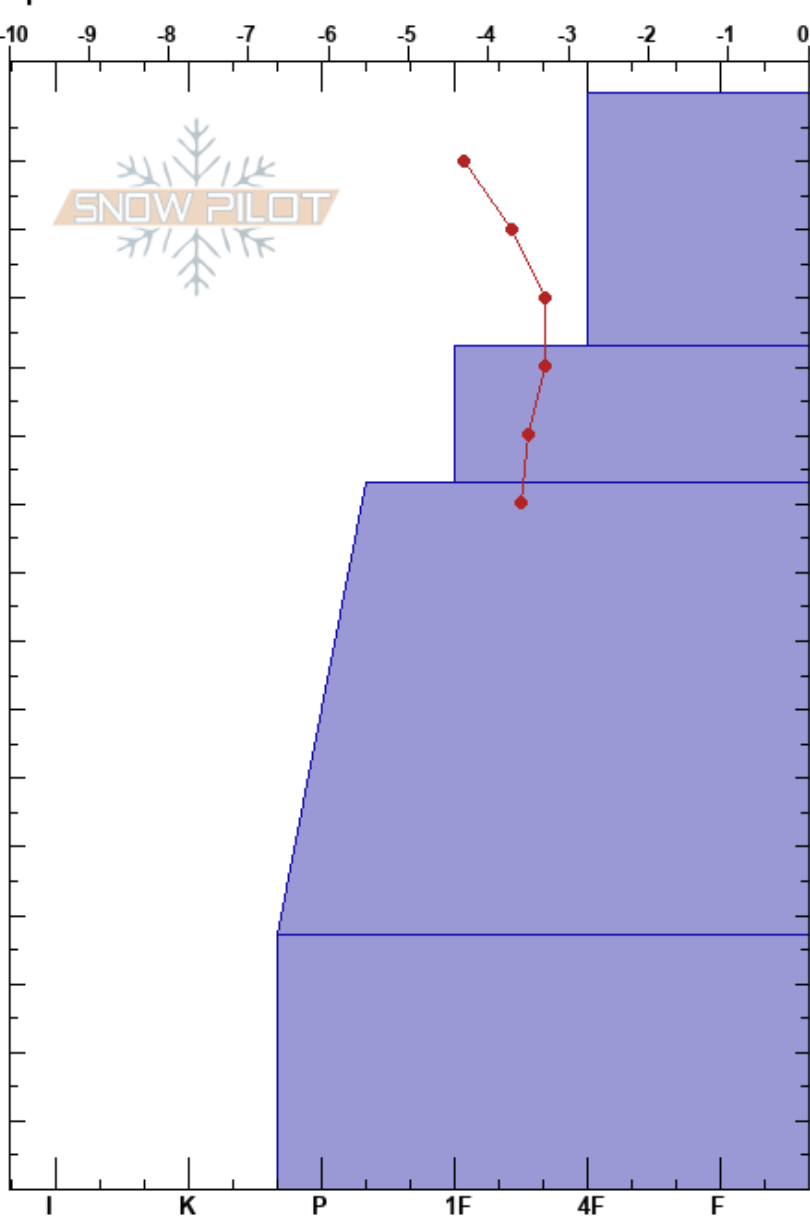

Shames Frontside
 SHAMES MOUNTAIN
 BC

CN Skeena/Bulkley
 18/01/2021 - 11:00
 Co-ord: 54.50245N, -128.95256W
 Slope Angle: 15°
 Wind Loading: no

Stability:
 Air Temperature: -2.3°C PS: 15
 Sky Cover: OVC
 Precipitation: NO
 Wind: S Light Breeze

Layer Notes:

Specifics:

Form	Crystal		ρ kg/m ³	Stability tests & Layer comments
	Size	Moisture		
/	1			
/	1-2	D		← CT12, RP @26cm ← CT15, RP @26cm
•	0.5	D		← CT20, RP @45cm ← CT21, RP @56cm
•	0.5	D		
•	0.5	D		