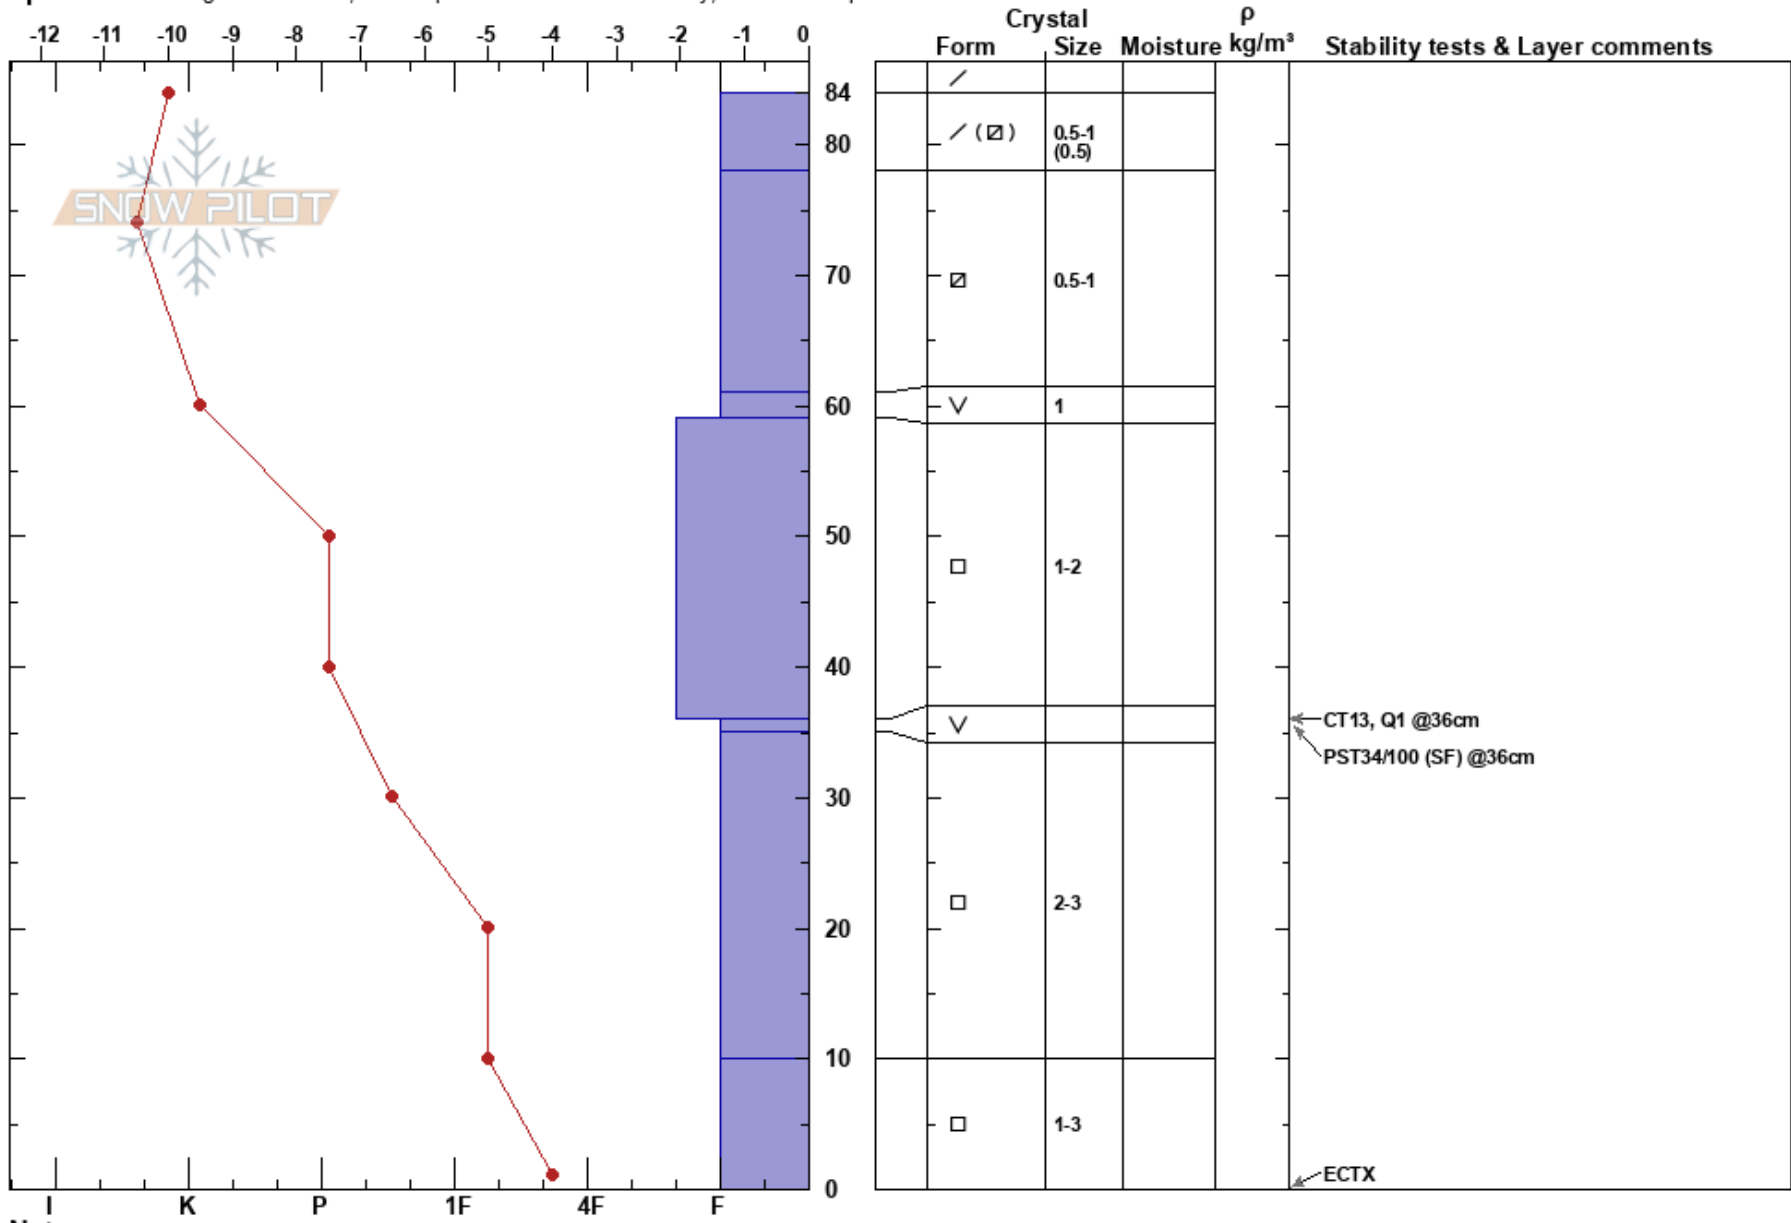

No See Um
 Crested Butte Ski Area
 CO
 Elevation: 10600 ft
 Aspect: NE

Heather Bradford
 01/18/2021 - 11:00am
 Co-ord: 38.89511N, -106.93755W
 Slope Angle: 33°
 Wind Loading: previous

Stability: Good
 Air Temperature: -7.5°C
 Sky Cover: SCT
 Precipitation: NO
 Wind: Calm

HS:84
 PF:84
 36-35cm:Problematic layer

Specifics: Pit dug in a Ski Area; Pit is representative of backcountry; We skied slope

Notes: