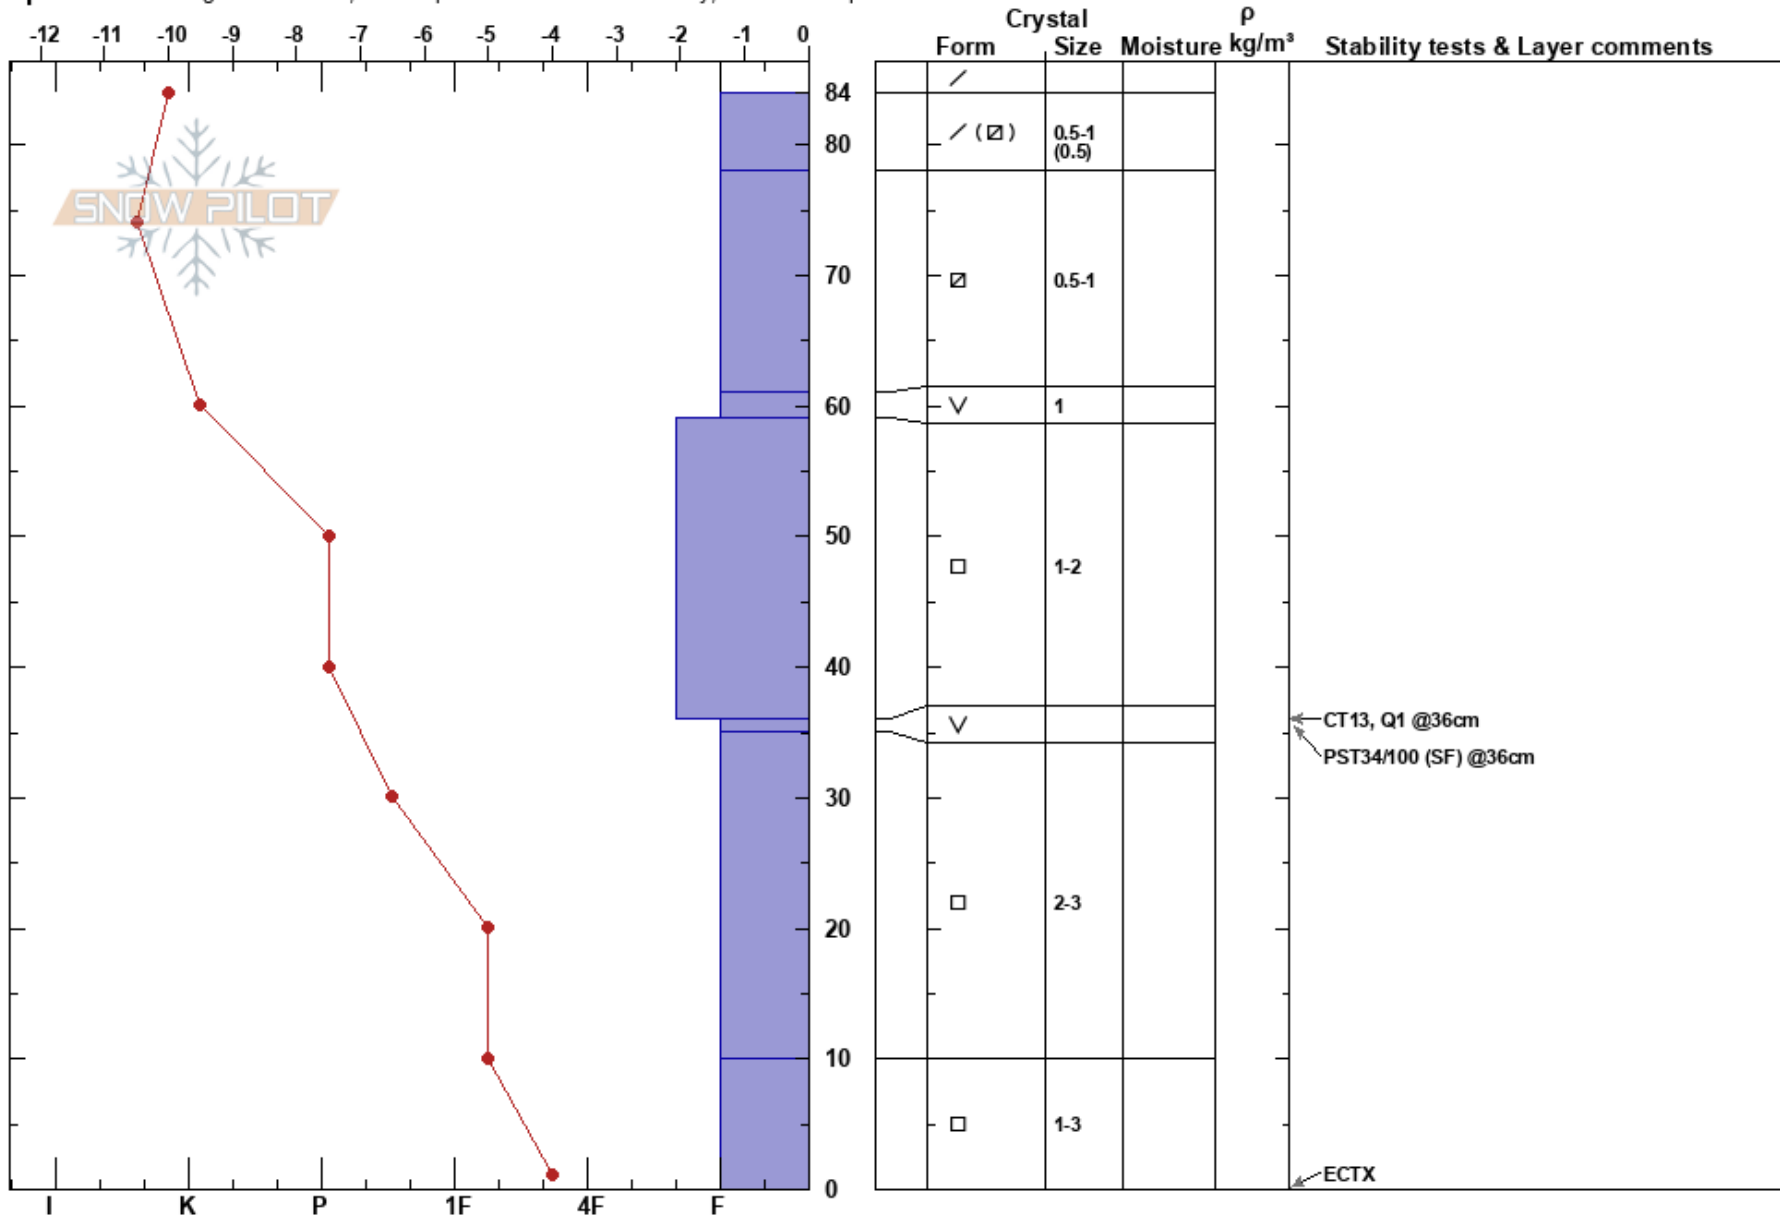

No See Um
 Crested Butte Ski Area
 CO
 Elevation: 10600 ft
 Aspect: NE

Heather Bradford
 01/18/2021 - 11:00am
 Co-ord: 38.89511N, -106.93755W
 Slope Angle: 33°
 Wind Loading: previous

Stability: Good
 Air Temperature: -7.5°C
 Sky Cover: SCT
 Precipitation: NO
 Wind: Calm

HS:84
 PF:84
 36-35cm:Problematic layer

Specifics: Pit dug in a Ski Area; Pit is representative of backcountry; We skied slope

Notes: