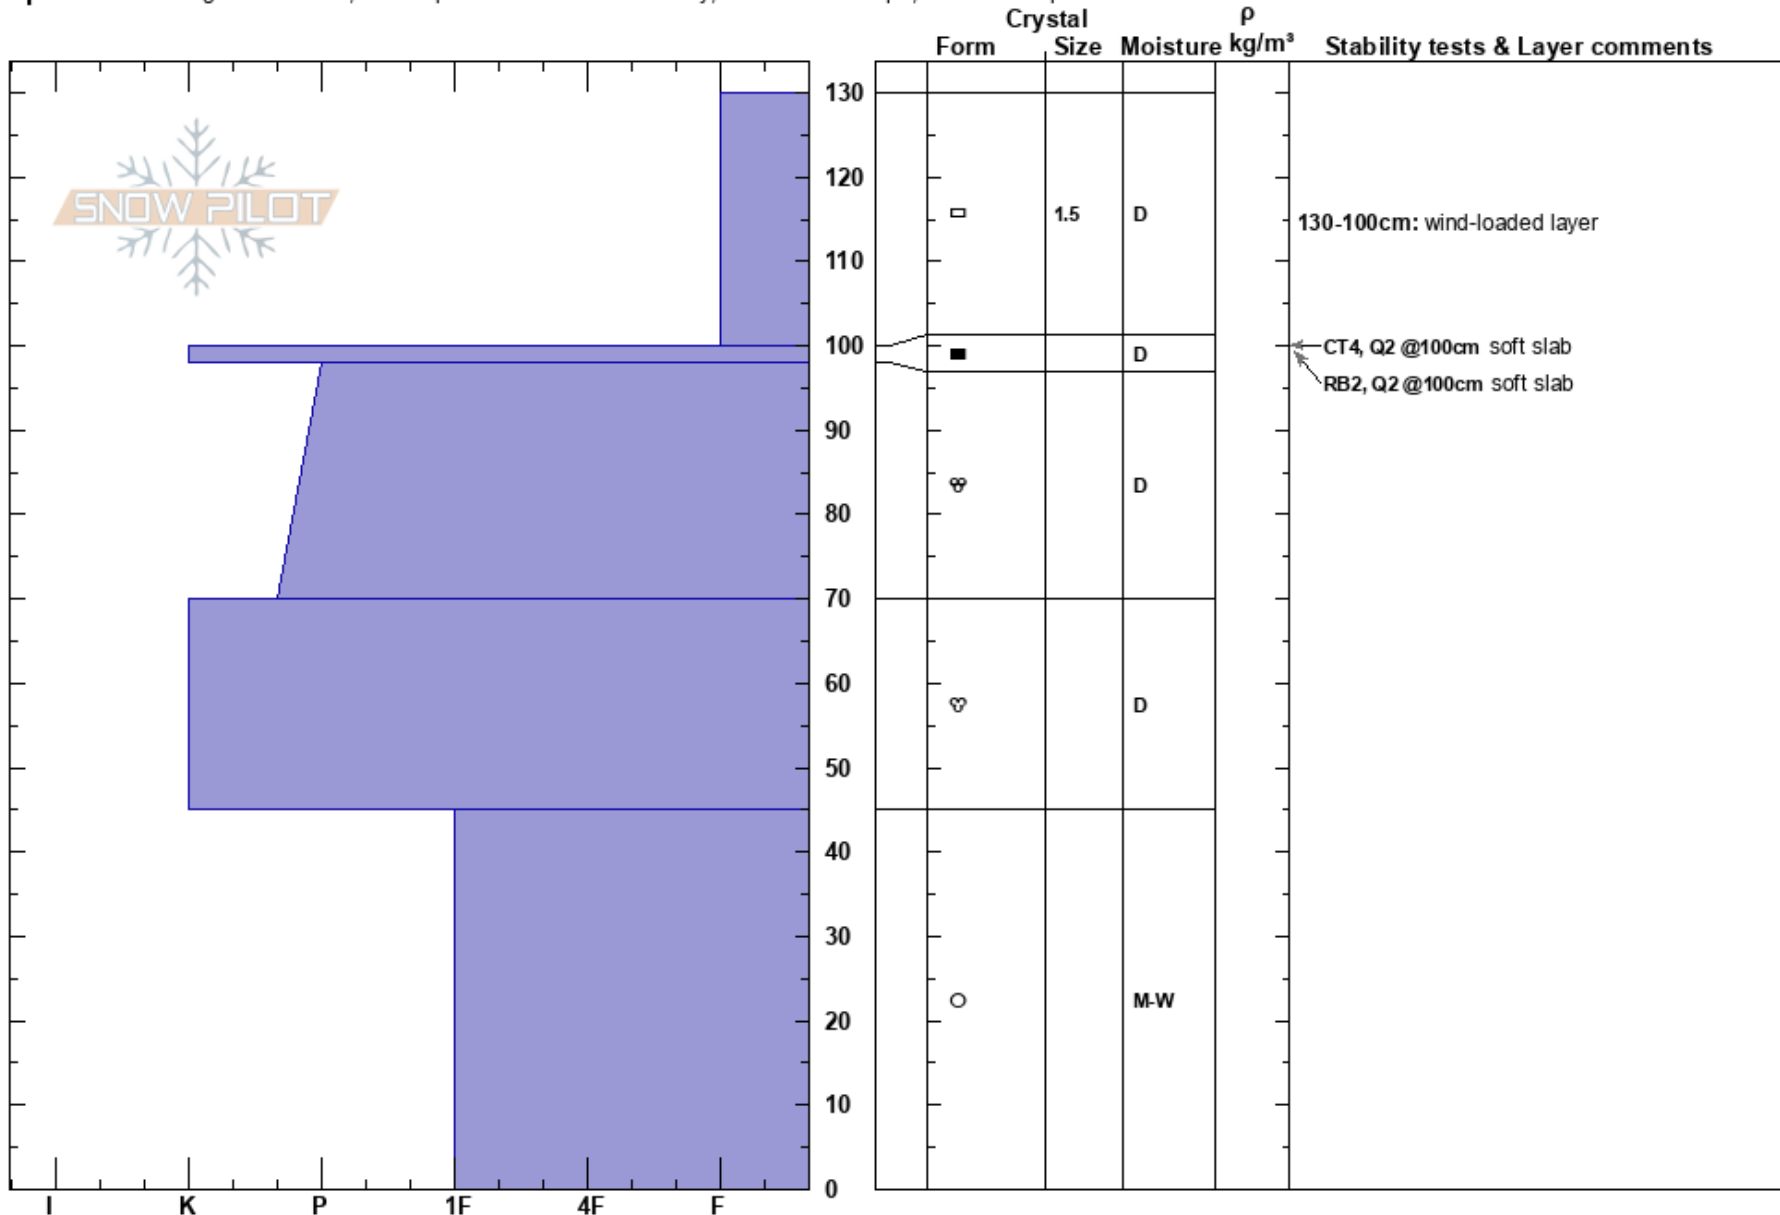

Vitosha_Stena_nadsinia Dimitar Berov
 Vitosha 17/01/2021 - 12:00
 Bulgaria Co-ord: 42.57636N, 23.29261E
 Elevation: 1737 m Slope Angle: 35°
 Aspect: NE Wind Loading: yes

Stability: HS:130
 Air Temperature: -15°C PF:10 130-100cm: wind-loaded layer
 Sky Cover: BKN 130-100cm: Problematic layer
 Precipitation: NO
 Wind: NW Moderate

Specifics: Pit dug in a Ski Area; Pit is representative of backcountry; Ski tracks on slope; We skied slope

Notes: BEFSA avalanche course L1 practice pit