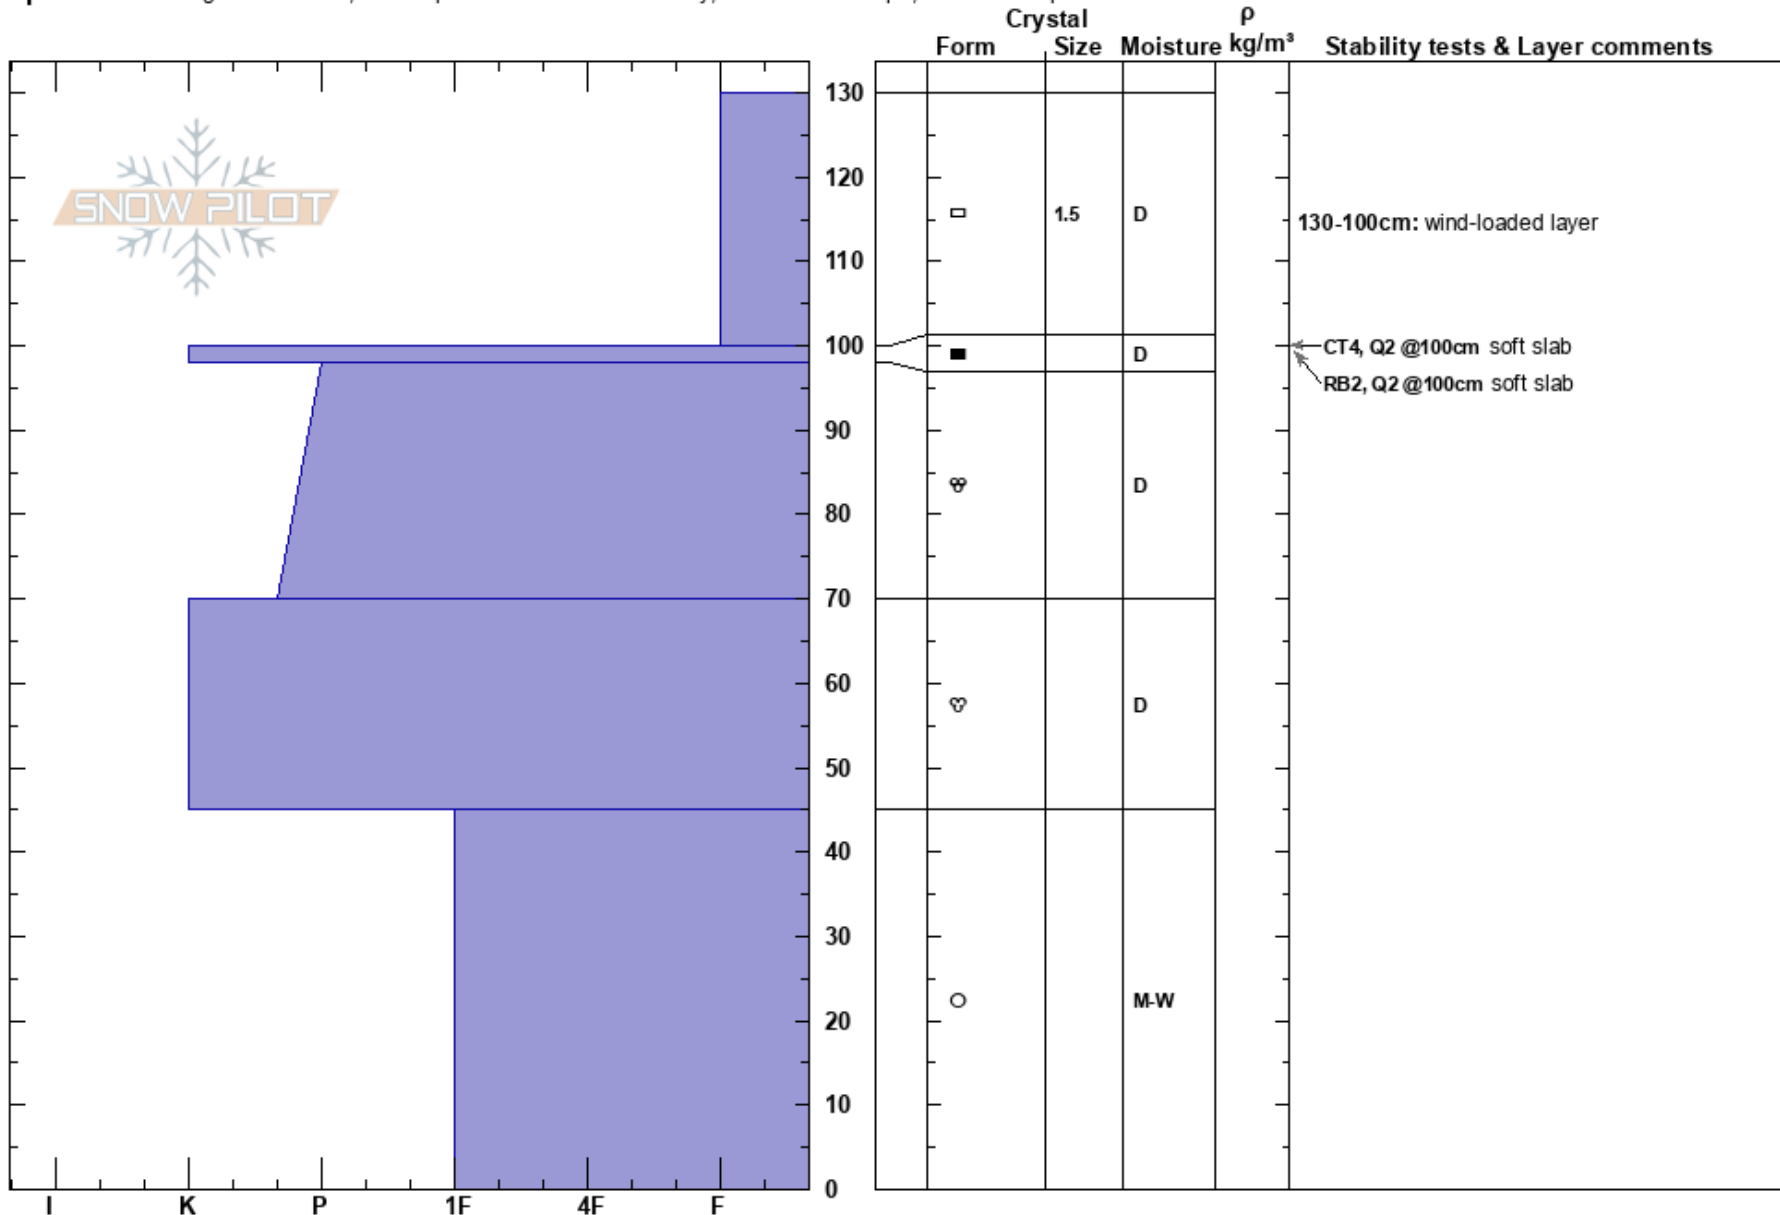

Vitosha\_Stena\_nadsinia Dimitar Berov  
 Vitosha 17/01/2021 - 12:00  
 Bulgaria Co-ord: 42.57636N, 23.29261E  
 Elevation: 1737 m Slope Angle: 35°  
 Aspect: NE Wind Loading: yes

Stability: HS:130  
 Air Temperature: -15°C PF:10 130-100cm: wind-loaded layer  
 Sky Cover: BKN 130-100cm: Problematic layer  
 Precipitation: NO  
 Wind: NW Moderate

Specifics: Pit dug in a Ski Area; Pit is representative of backcountry; Ski tracks on slope; We skied slope

Notes: BEFSA avalanche course L1 practice pit