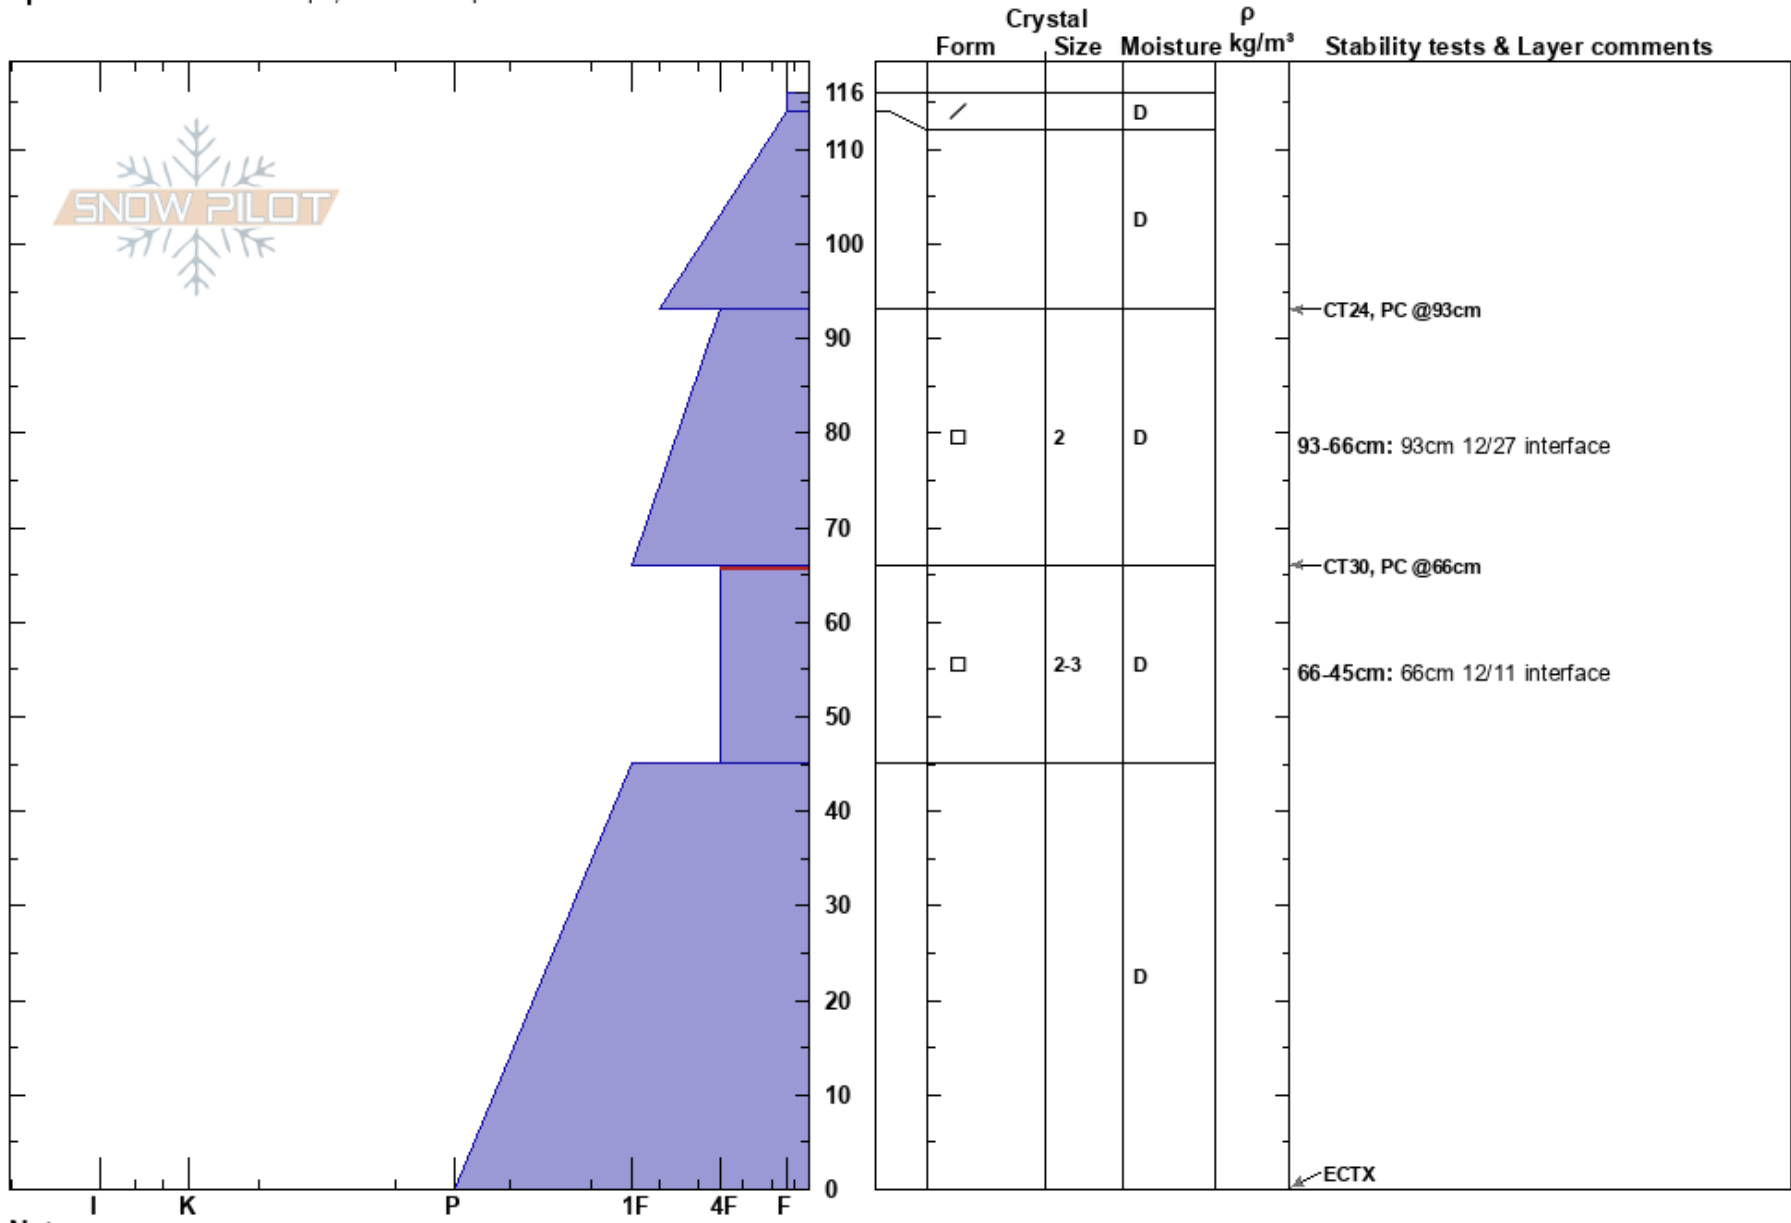

Richmond Trees
San Juan Range
CO

Michael Barney

01/17/2021 - 11:30am

Co-ord: 37.94994N, -107.71813W

Elevation: 11788 ft

Slope Angle: 20°

Aspect: NW

Wind Loading: yes

Specifics: Ski tracks on slope; We skied slope

Stability: Good

Air Temperature: 25°C

Sky Cover: SCT

Precipitation: NO

Wind: N Light Breeze

HS:116

93-66cm: 93cm 12/27 interface

66-45cm: 66cm 12/11 interface

66-45cm: Problematic layer

Layer Notes:

Notes:

I K P 1F 4F F