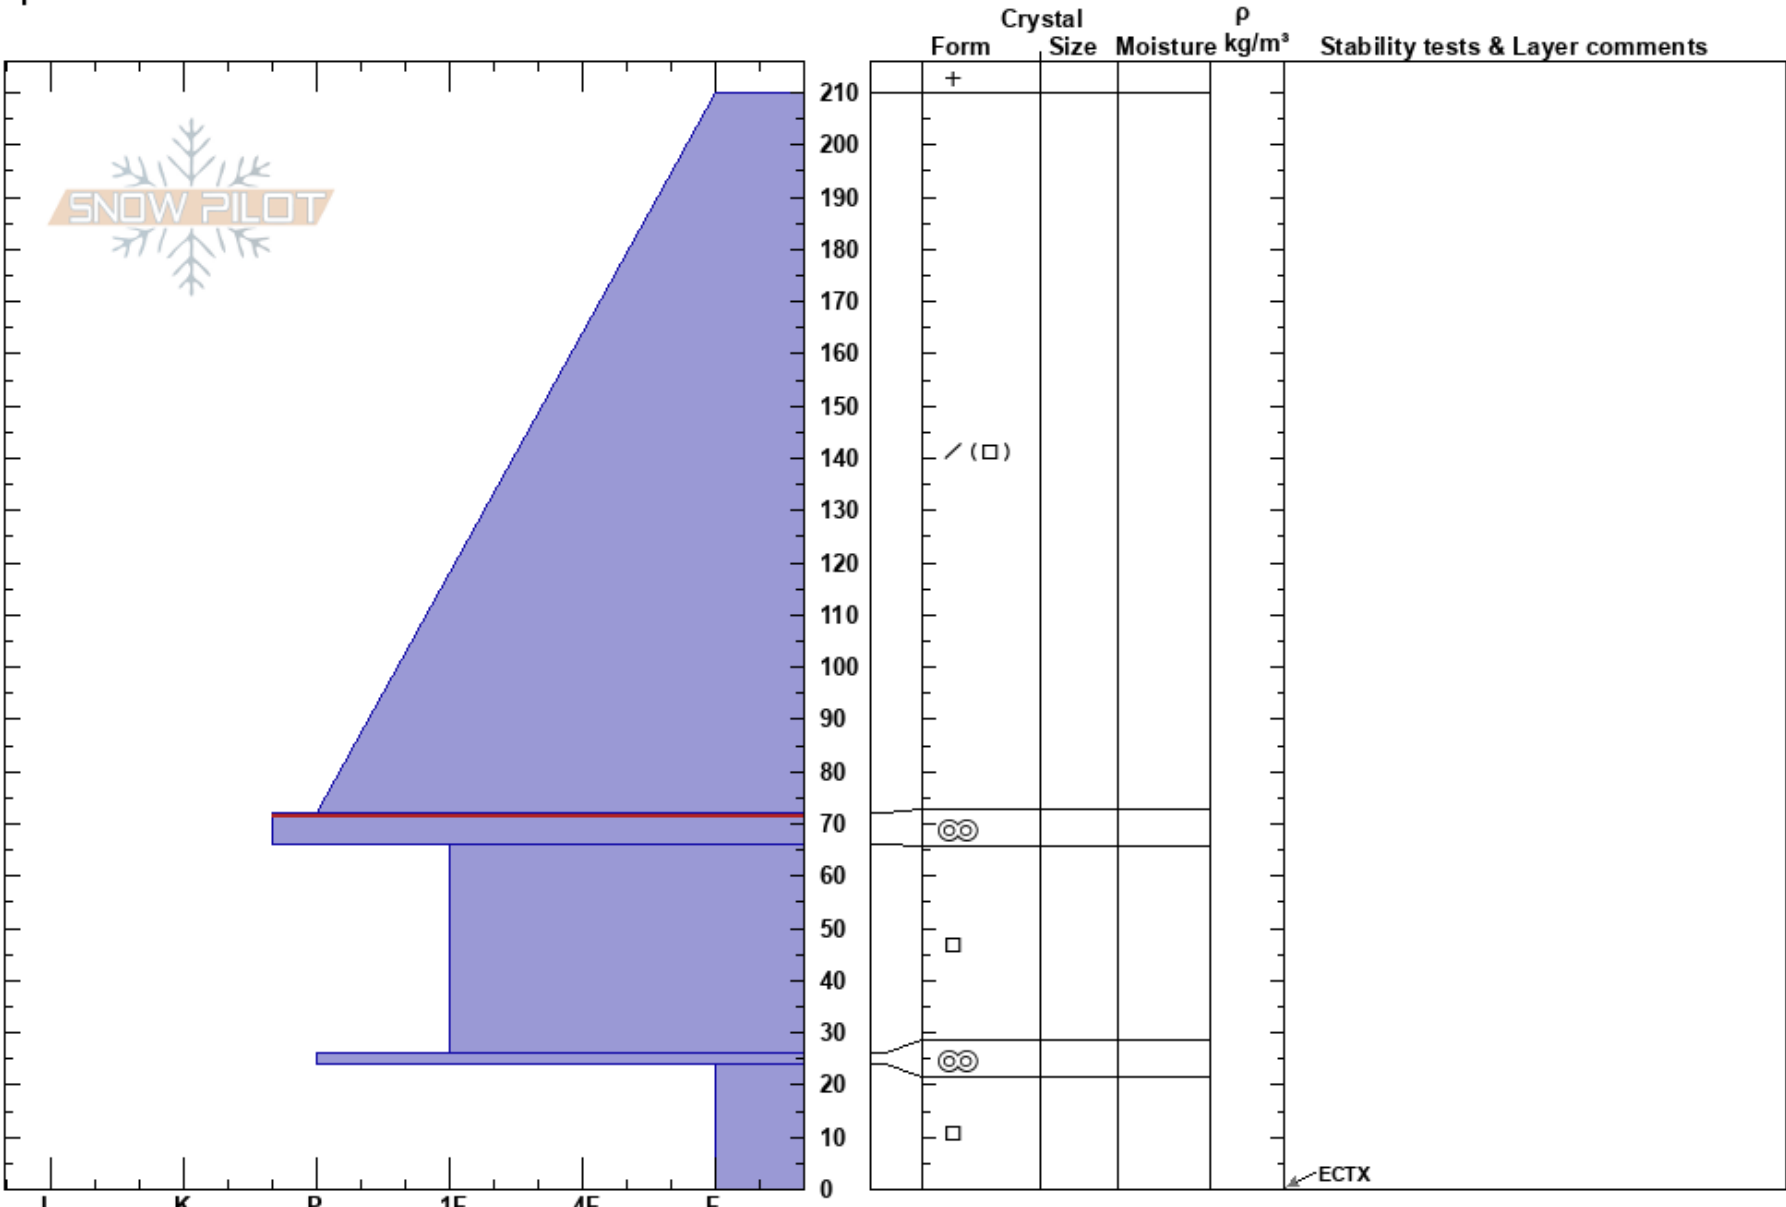

S5 base pitch 20210118

Elet Hall
18/01/2021 - 17:00

Stability: HS:210
Air Temperature: -10°C PF:54 72-66cm:Problematic layer
Sky Cover: OVC PS: 15
Precipitation: S-1
Wind: E Light Breeze

Turkey
Elevation: 2640 m
Aspect: N
Specifics:

Co-ord:
Slope Angle: 21°
Wind Loading: previous

Notes: deep snow-shallow areas may trigger weakness above m/f crust